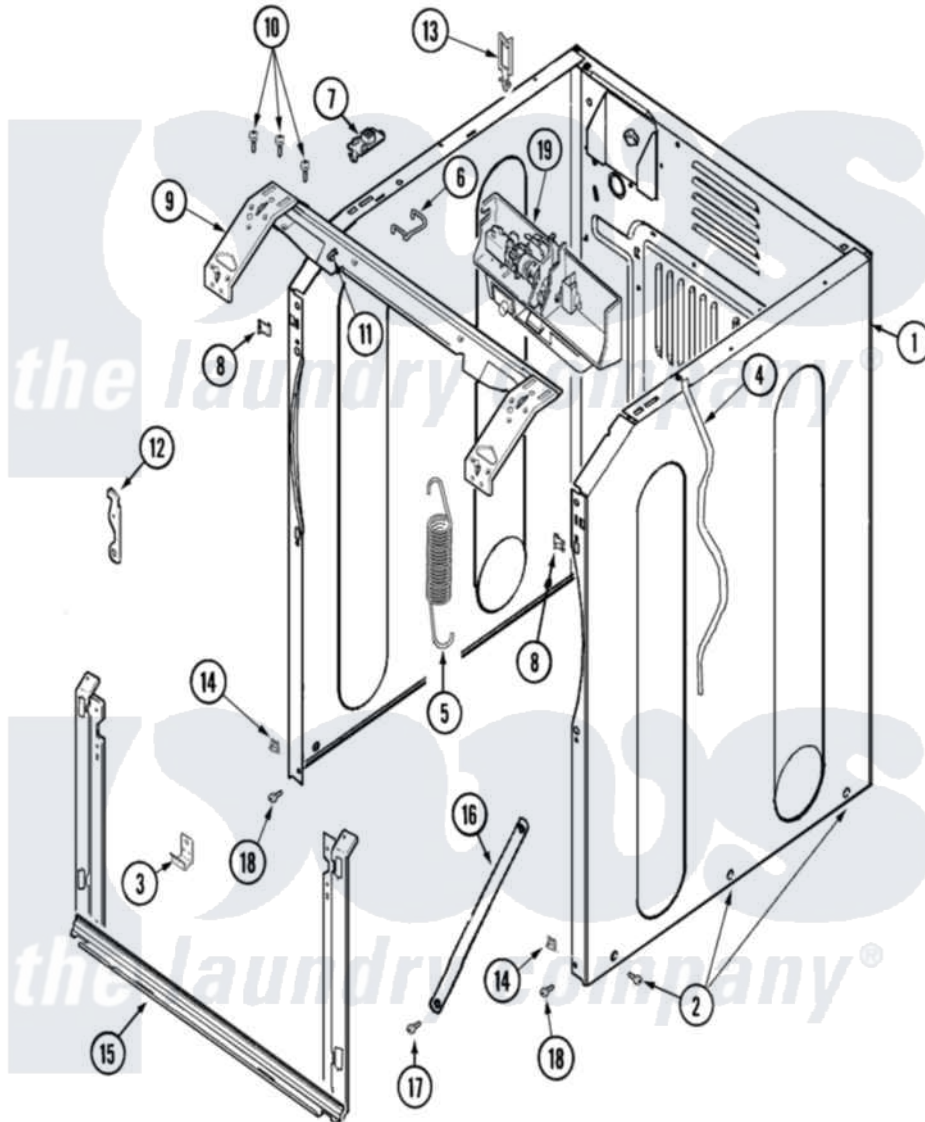

Maytag MAH21PNDWW 03 - CABINET-FRONT

Maytag [Residential Maytag MAH21PNDWW Washer Parts](#) Parts Diagram 03 - CABINET-FRONT
 Click on the part number to view part

Item	Original Part Number	Replaced By	Status	Part Description
001	22003639			Cabinet Assembly
002	22003409	213007		Xfor Cabinet See Cabinet, Back
003	22002239			Clip, Front Panel
004	33001836			Strap, Top Cover Support
005	22003254			Spring, Cabinet To Tub
006	22002297			Support, Spring
007	22001997			Spacer, Top Cover
008	22002049			Clip Note: Clip, Front Panel
009	22003637			BRACE ASSEMBLY, TOP CROSS CONTAINS ITEMS 12 & 13
010	22001995			Screw Note: Screw, Tumbler Front And Shroud
011	22002014			Clip, Harness To Support
012	33002597			Hook, Security
013	22003298			Retainer, Wire
014	22002013			Stop, Shipping

015	22003638	22003652	Shroud Support Assembly
016	22002259	22002767	Brace, Cross
017	22001995		Screw Note: Screw, Tumbler Front And Shroud
018	22001995		Screw Note: Screw, Tumbler Front And Shroud
019	22003706		Door Lock Assembly, Commercial