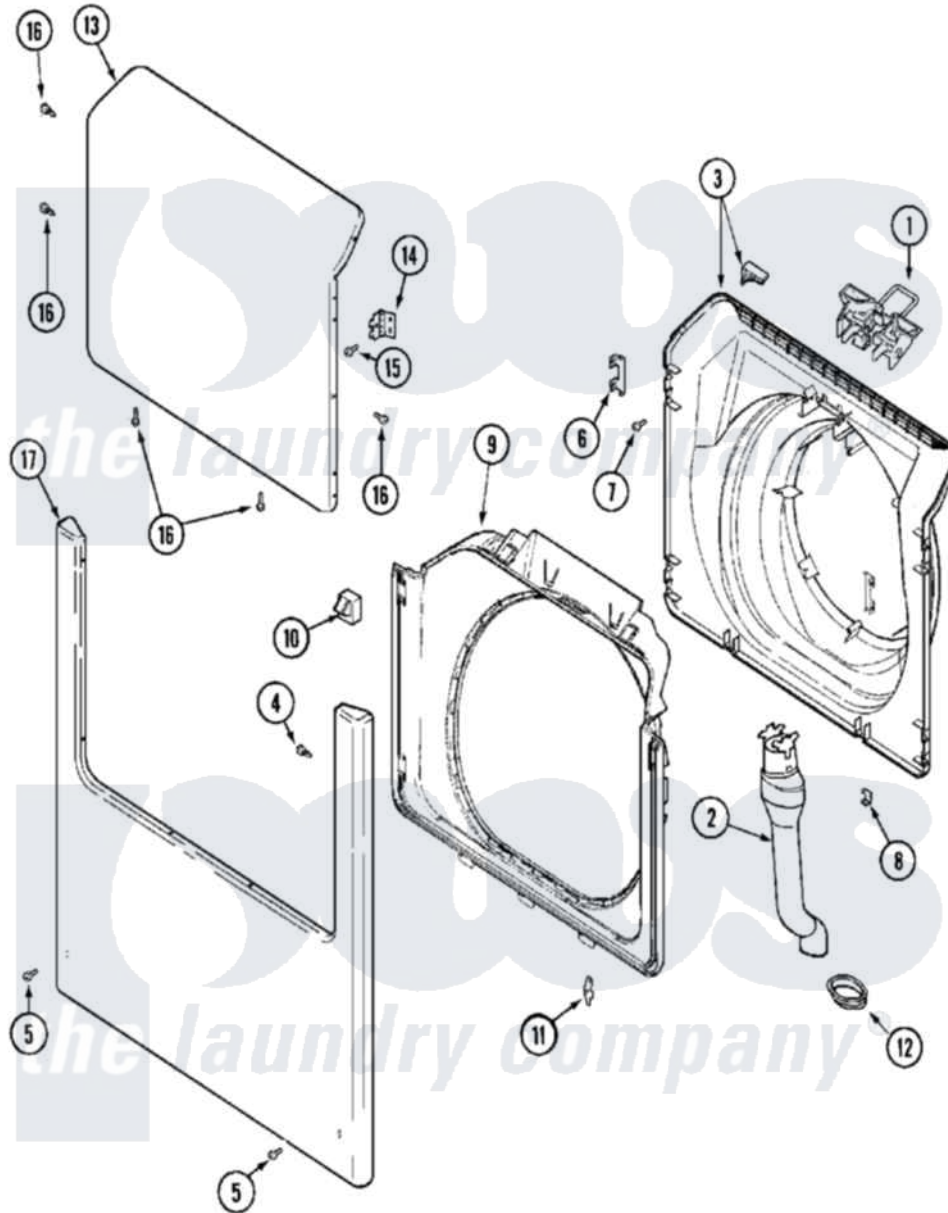

# Maytag MAH21PNDWW 04 - DOOR & FRONT PANEL

Maytag Residential Maytag MAH21PNDWW Washer Parts Parts Diagram 04 - DOOR & FRONT PANEL  
 Click on the part number to view part

Item	Original Part Number	Replaced By	Status	Part Description
001	<a href="#">22003269</a>			Door, Lock Hoop Assembly
002	<a href="#">22003850</a>			Vent Tube Assembly
003	<a href="#">22003275</a>			Door, Inner/Door Strike
004	<a href="#">22002244</a>			Clip, Grounding
005	<a href="#">33002190</a>			SCrew, C BraCe, BraCket, Cabinet
006	<a href="#">22002038</a>			Clip, Door
007	<a href="#">22002007</a>			Screw, Wire Frame
008	<a href="#">22002039</a>			Clip, Door
009	22003516	<a href="#">22002234</a>		Shroud And Dispenser Hose
010	22002241	<a href="#">22002836</a>		Panel, Front
011	<a href="#">33001764</a>			Cover, Hinge Hole
"	<a href="#">33001846</a>			Screw, Hinge Hole Cover
012	<a href="#">22003075</a>			Grommet, Vent Tube
013	<a href="#">22002333</a>			Label, Open Door
"	<a href="#">22003785</a>			Door, Outer
014	<a href="#">22002798</a>			Hinge, Door

015	22002062	<a href="#">98006631</a>	Screw
"	<a href="#">22002243</a>		Screw, Front Panel And Hinge
"	<a href="#">22002244</a>		Clip, Grounding
016	<a href="#">22002063</a>		Screw No.8-18AB Wafer Head