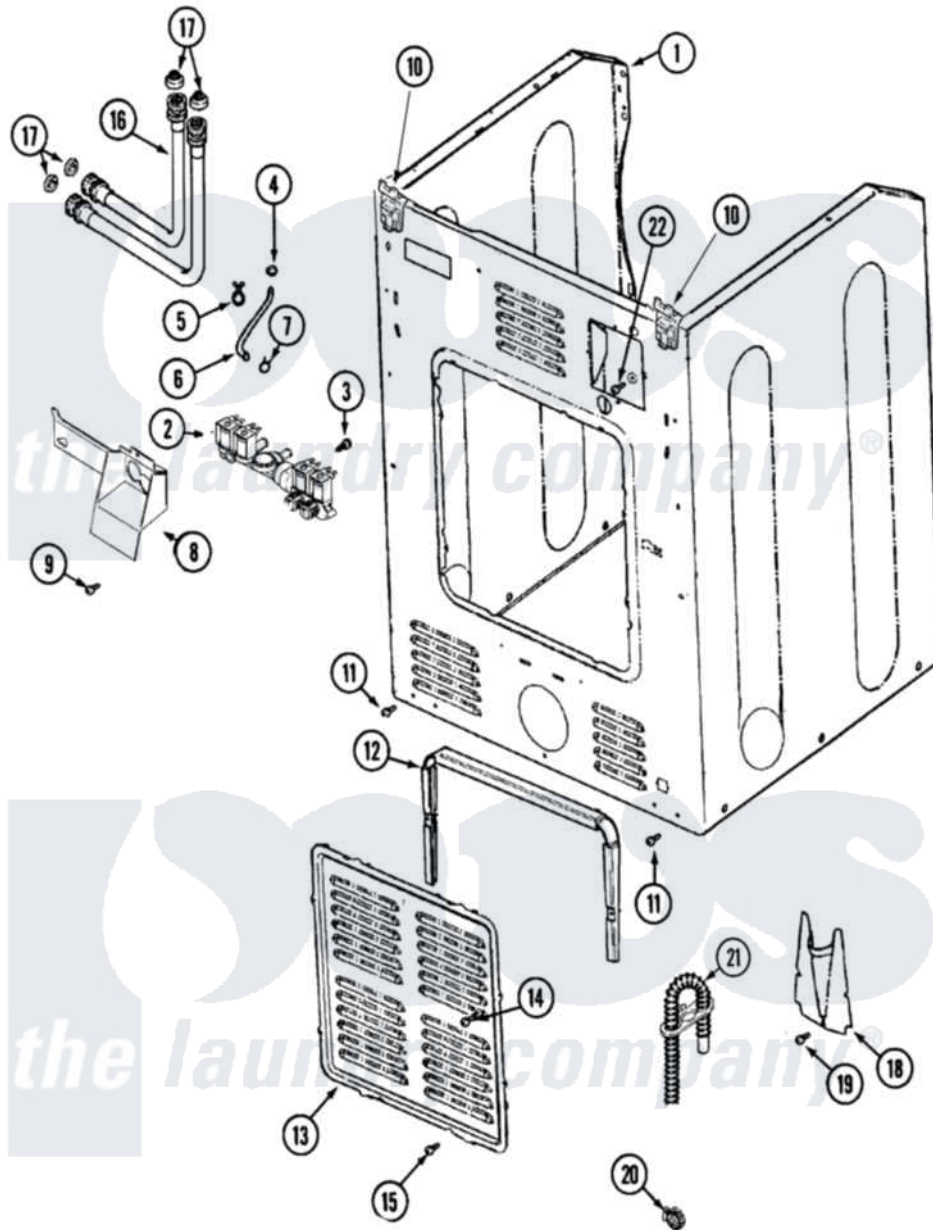

Maytag MAH21PNDWW 05 - CABINET-REAR

Maytag Residential Maytag MAH21PNDWW Washer Parts Parts Diagram 05 - CABINET-REAR
 Click on the part number to view part

Item	Original Part Number	Replaced By	Status	Part Description
001	22003639			Cabinet Assembly
002	22004186	22003940		Water Valve
003	22002925	3370225		Screw
004	22002054	285655		Clamp, Hose
005	22003707			Cable, Tie
006	22002083			Hose, Injector
007	216169	596669		Clamp, Manifold
008	33002212			Bracket, Water Valve
009	22002436			Screw, Water Valve Bracket
010	22004095			Hinge, Plastic
011	22001995			Screw Note: Screw, Tumbler Front And Shroud
012	22002022			Spacer, Access Panel
013	22002092			Panel, Access
"	22004355			Rear Access Panel
014	22002295	67006908		Screw, Ice Rack
015	22001996	3370225		Screw

016	22003597	12001900	Kit-Inlet Hose Assembly
"	22003598	12001901	Kit-Inlet Hose Assembly
017	12001413		Strainer And Washer Kit
018	22002704		Cover, Drain Hose
019	22001995		Screw Note: Screw, Tumbler Front And Shroud
020	22001984	285655	Clamp, Hose
021	12001659	12001807	Drain Hose Kit
"	22002892		Retainer, Drain Hose
022	NLA	Not Available	SCREW---NA