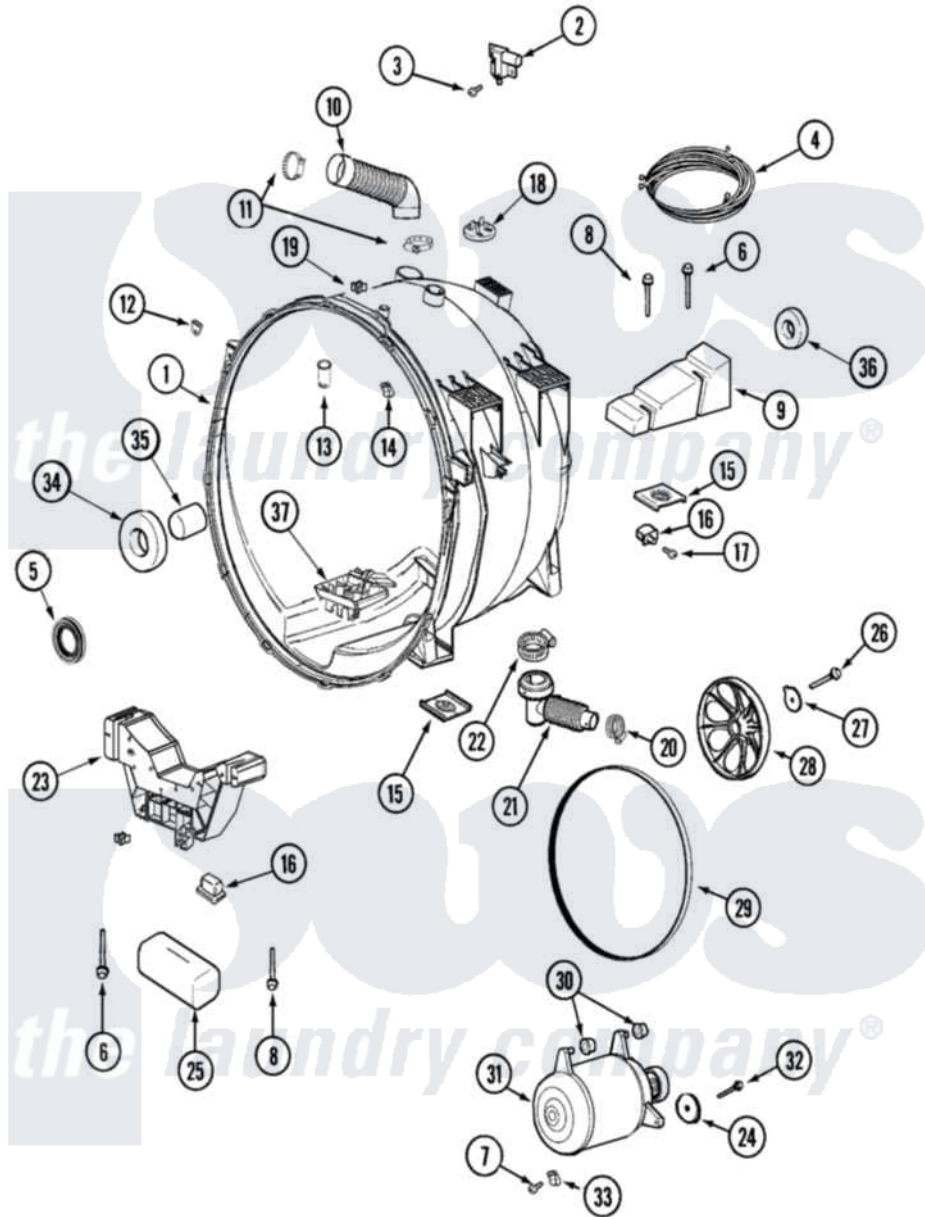

Maytag MAH21PNDWW 06 - OUTER TUB & MOTOR

Maytag Residential Maytag MAH21PNDWW Washer Parts Parts Diagram 06 - OUTER TUB & MOTOR
 Click on the part number to view part

Item	Original Part Number	Replaced By	Status	Part Description
001	22002061	910187		Screw
"	22004465			Outer Tub Assembly, As Pack
002	22003302			Switch, Internal Unbalance
003	22002061	910187		Screw
"	912615	33002917		Screw, No.10-16
004	22004052			Harness Upper Sub Assembly
005	12002022			Lip Seal Kit
006	22003615			Bolt, Double Sems 5-3/8
"	33002973			Screw, No.9-15 X 1.00 Hx WS
007	22002019			Screw, Wire Clip To Motor Cnt
008	22003616			Bolt, Double Sems 3-3/8
"	33002973			Screw, No.9-15 X 1.00 Hx WS
009	22002102			Weight, Counter Balance
010	22002083			Hose, Injector
011	22003627	616099		Clamp
012	22002103			Clip, U

013	22002954		Deflector, Water
014	22002006		Clip, Unbalance Switch Harness
015	22002065		Nut, Counter Balance
016	22002044		Switch, Tub Displacement
017	22002061	910187	Screw
018	22002061	910187	Screw
"	22002797		Clip, Hose
019	22002006		Clip, Unbalance Switch Harness
"	22002019		Screw, Wire Clip To Motor Cnt
020	22001984	285655	Clamp, Hose
021	22003262		Hose, Tub To Pump Outlet
022	22002053	696392	Hose Clamp
023	22003826	22004472	Bracket, Lower
"	22004472		Bracket, Lower
"	33002973		Screw, No.9-15 X 1.00 Hx WS
024	22002320		Washer, Belt Tension Bolt
025	22003827		Cushion
026	22002057	22003937	Screw, Retaining Bolt
027	22003936		Washer
028	22002315		Pulley, Spinner
029	22002313	12001788	Kit, Belt And Isolator--W
030	22003329		Isolator, Motor
031	22003856		Motor, Variable Speed
032	22003686		Bolt, Motor
033	22002006		Clip, Unbalance Switch Harness
034	22002934		Bearing, Front
035	22002935		Spacer, Bearing
036	22003441		Bearing, Rear
037	22002059		Screw, Baffle
"	22003710		Sump Cap W/ Labyrinth Feature