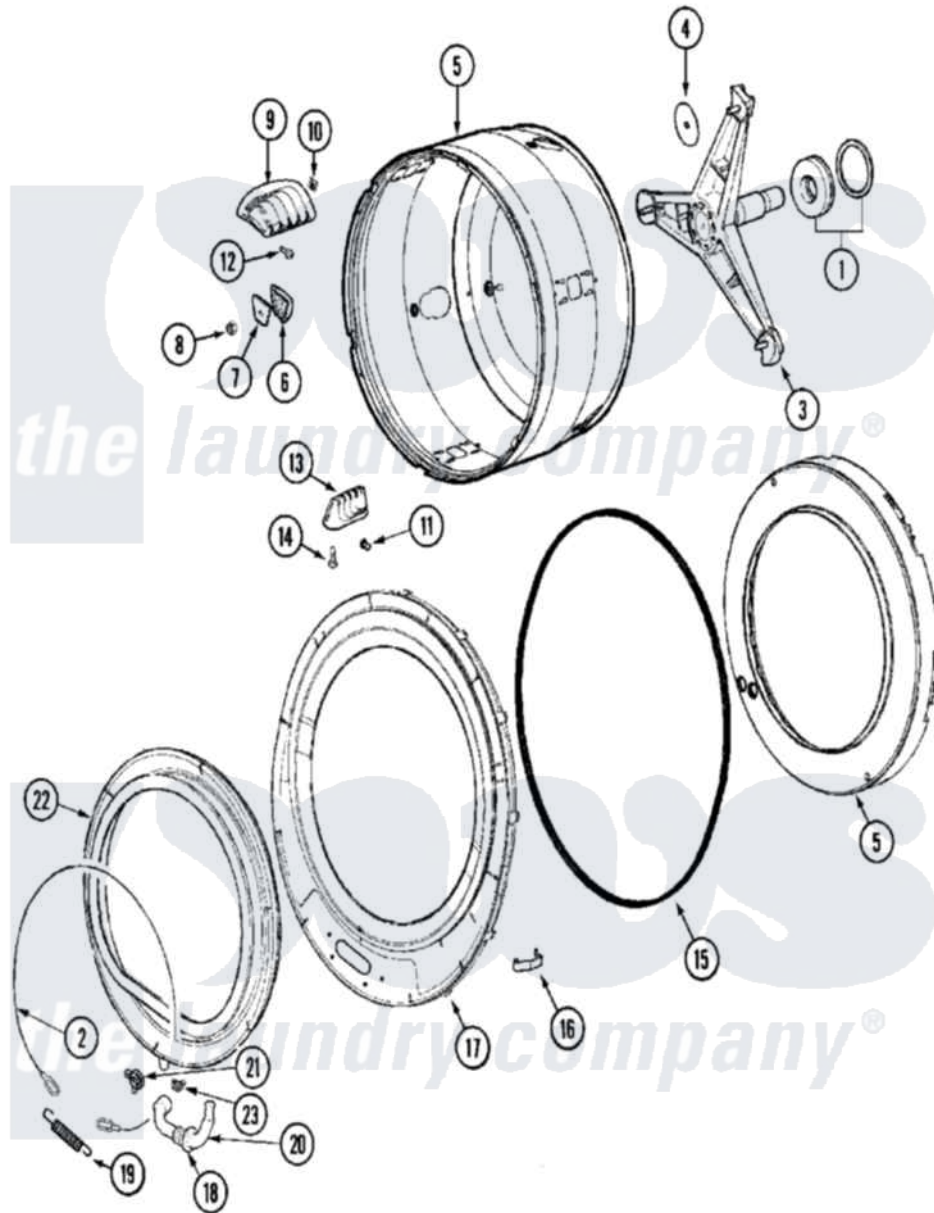

Maytag MAH21PNDWW 07 - SPINNER ASSEMBLY & OUTER TUB COVER

Maytag Residential Maytag MAH21PNDWW Washer Parts Parts Diagram 07 - SPINNER ASSEMBLY & OUTER TUB COVER

Click on the part number to view part

Item	Original Part Number	Replaced By	Status	Part Description
001	12002022			Lip Seal Kit
002	22002327			Wire, Boot Clamp
003	22002123			Tube, Molykote
"	22004081	W10181639		Support
004	22002023			Washer, Plastic
005	22003549	6-2717080		Spinner As
006	22002482			Washer, Profile
007	22002020			Washer, Spinner Support
008	22002122	2207454		Nut, Hex
009	22001985			Baffle, Drip
010	22002009			Grommet, Baffle
011	22001999			Grommet, Baffle
012	22003556			Screw, Baffle
013	22001986			Baffle, Drip
014	22002059			Screw, Baffle
015	22002077			Seal, Tub Cover

016	22002050		Clip, Tub To Cover
017	22004264	22004254	Cover, Tub W/Sealandcaps Aspk
018	22003074		Guard, Hose
019	22002099		Spring, Tub
020	22003071	22004477	Drain Hose, Door Boot
021	Y22003072		CLAMP, HOSE DOUBLE WIRE
022	22003893		Door Boot, Black
023	22003073	596669	Clamp, Manifold
024	22003081		Plug