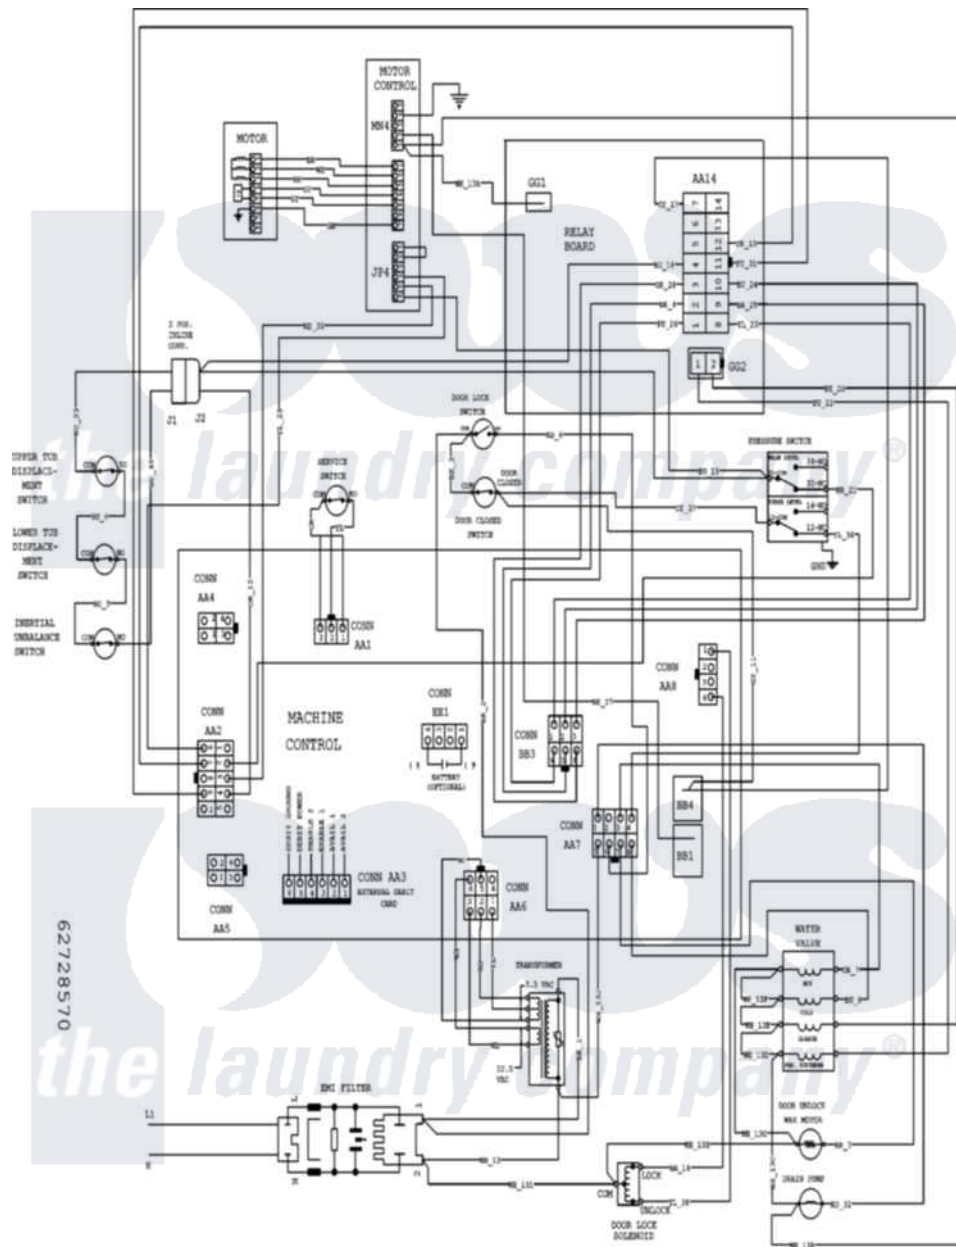

# Maytag MAH21PNDWW 09 - WIRING INFORMATION

Maytag Residential Maytag MAH21PNDWW Washer Parts Parts Diagram 09 - WIRING INFORMATION  
 Click on the part number to view part

Item	Original Part Number	Replaced By	Status	Part Description
001	NLA		Not Available	WIRING INFORMATION