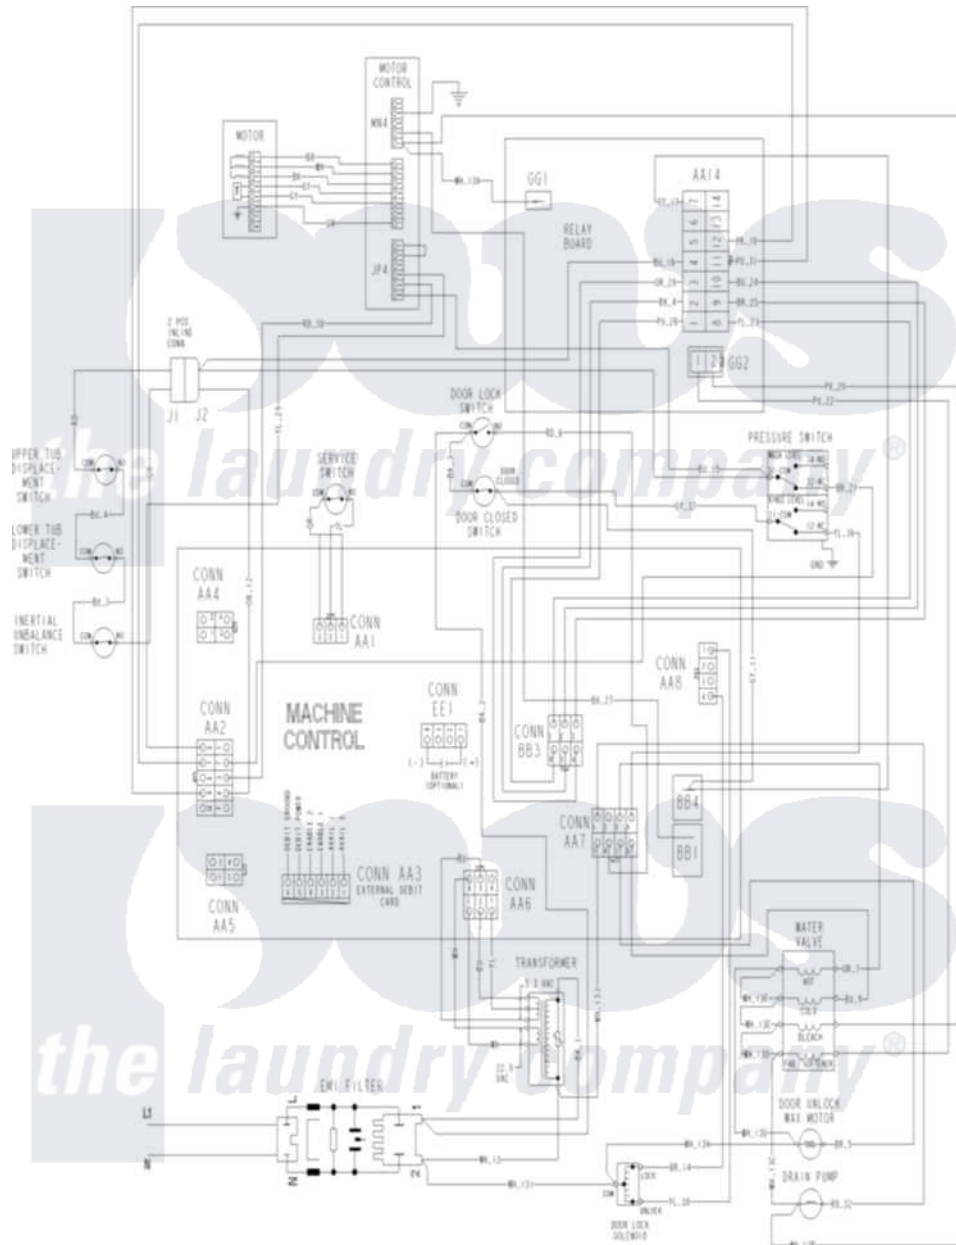

Maytag MAH21PNDWW 10 - WIRING INFORMATION SER-15

Maytag Residential Maytag MAH21PNDWW Washer Parts Parts Diagram 10 - WIRING INFORMATION SER-15
 Click on the part number to view part

Item	Original Part Number	Replaced By	Status	Part Description
001	NLA		Not Available	WIRING INFORMATION