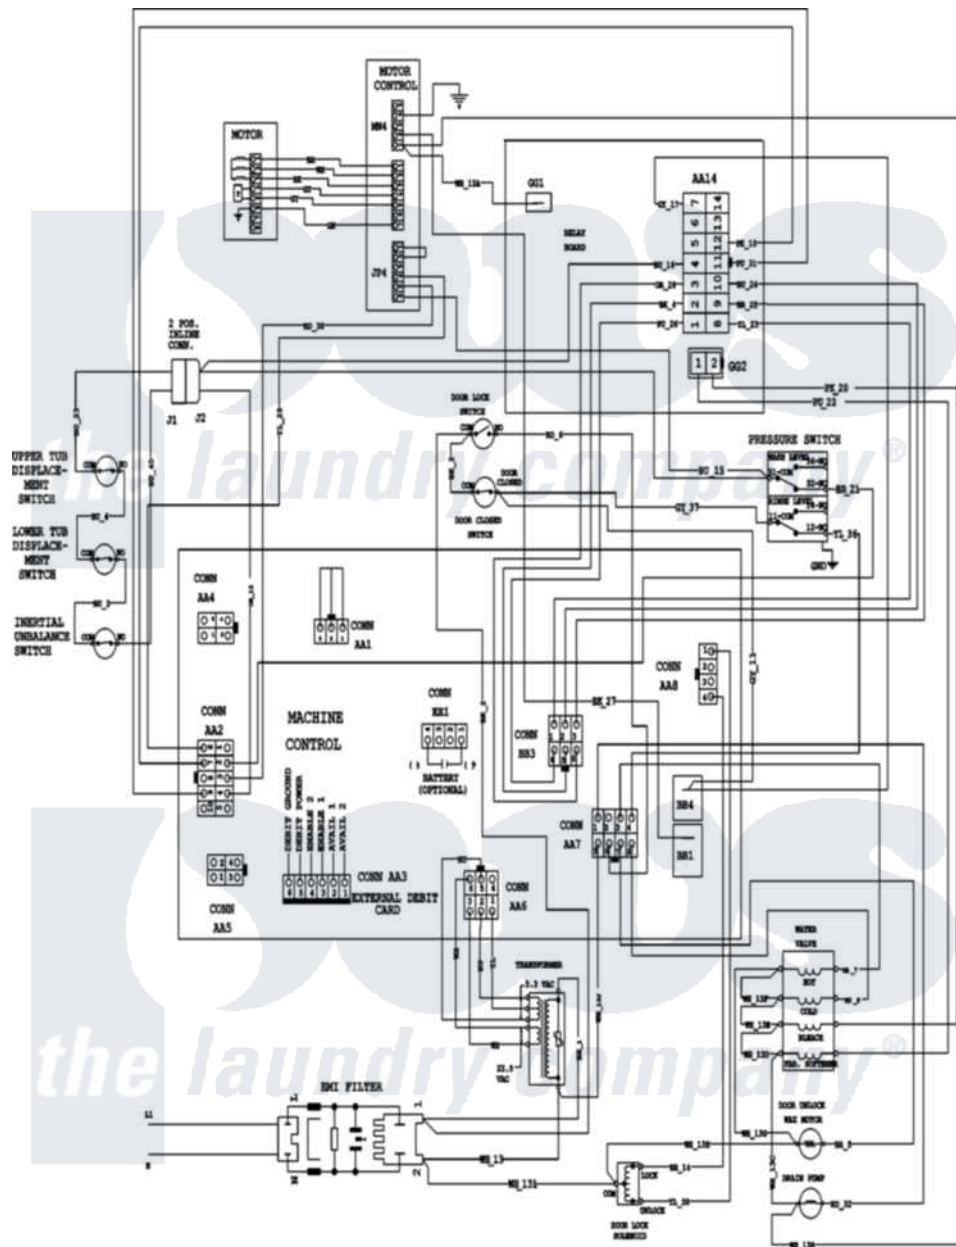

Maytag MAH21PRAWQ 02 - WIRING INFORMATION(SER 31)

Maytag Parts Diagram 02 - WIRING INFORMATION(SER 31)  
 Click on the part number to view part

Item	Original Part Number	Replaced By	Status	Part Description
001	NLA		Not Available	WIRING INFORMATION