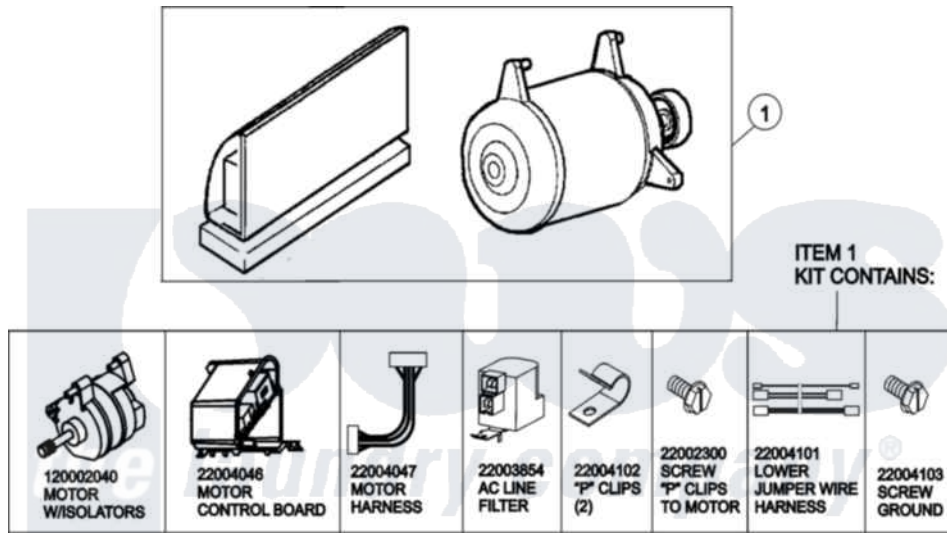

Maytag MAH21PRAWW 10 - MOTOR & MOTOR CONTROL

(SEE TEXT FOR ITEMS 2, 3, 4 AND 8)

Maytag Residential Maytag MAH21PRAWW Washer Parts Parts Diagram 10 - MOTOR & MOTOR CONTROL
 Click on the part number to view part

Item	Original Part Number	Replaced By	Status	Part Description
001	12002039			Neptune Motor Conversion Kit
002	22004046			Control Assembly, Motor
003	22003856			Motor, Variable Speed
004	22004047	22004212		Motor Harness
005	33002190			SCrew, C BraCe, BraCket, Cabinet
006	22004102			P Clips
007	22002300	9740848		Screw, Mixing Valve Mounting
008	22003854	22003858		EMI Suppression Filter, 16a
009	22004101			Repair Jumper Harness
010	22003329			Isolator, Motor
011	22003686			Bolt, Motor
012	22002320			Washer, Belt Tension Bolt
013	22004103			Screw