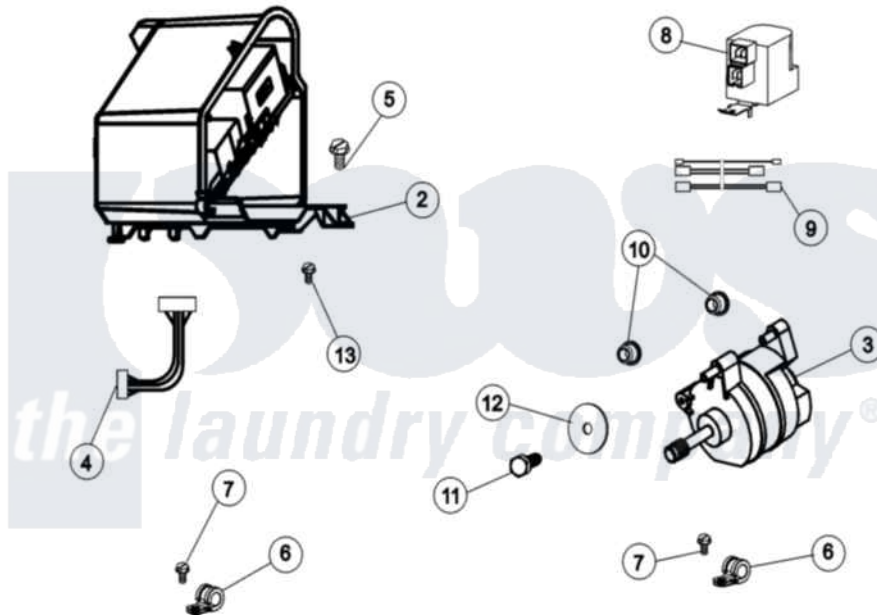

Maytag MAH21PRAWW 10 - MOTOR & MOTOR CONTROL

(SEE TEXT FOR ITEMS 2, 3, 4 AND 8)

Maytag Residential Maytag MAH21PRAWW Washer Parts Parts Diagram 10 - MOTOR & MOTOR CONTROL
 Click on the part number to view part

Item	Original Part Number	Replaced By	Status	Part Description
001	12002039			Neptune Motor Conversion Kit
002	22004046			Control Assembly, Motor
003	22003856			Motor, Variable Speed
004	22004047	22004212		Motor Harness
005	33002190			SCrew, C BraCe, BraCket, Cabinet
006	22004102			P Clips
007	22002300	9740848		Screw, Mixing Valve Mounting
008	22003854	22003858		EMI Suppression Filter, 16a
009	22004101			Repair Jumper Harness
010	22003329			Isolator, Motor
011	22003686			Bolt, Motor
012	22002320			Washer, Belt Tension Bolt
013	22004103			Screw