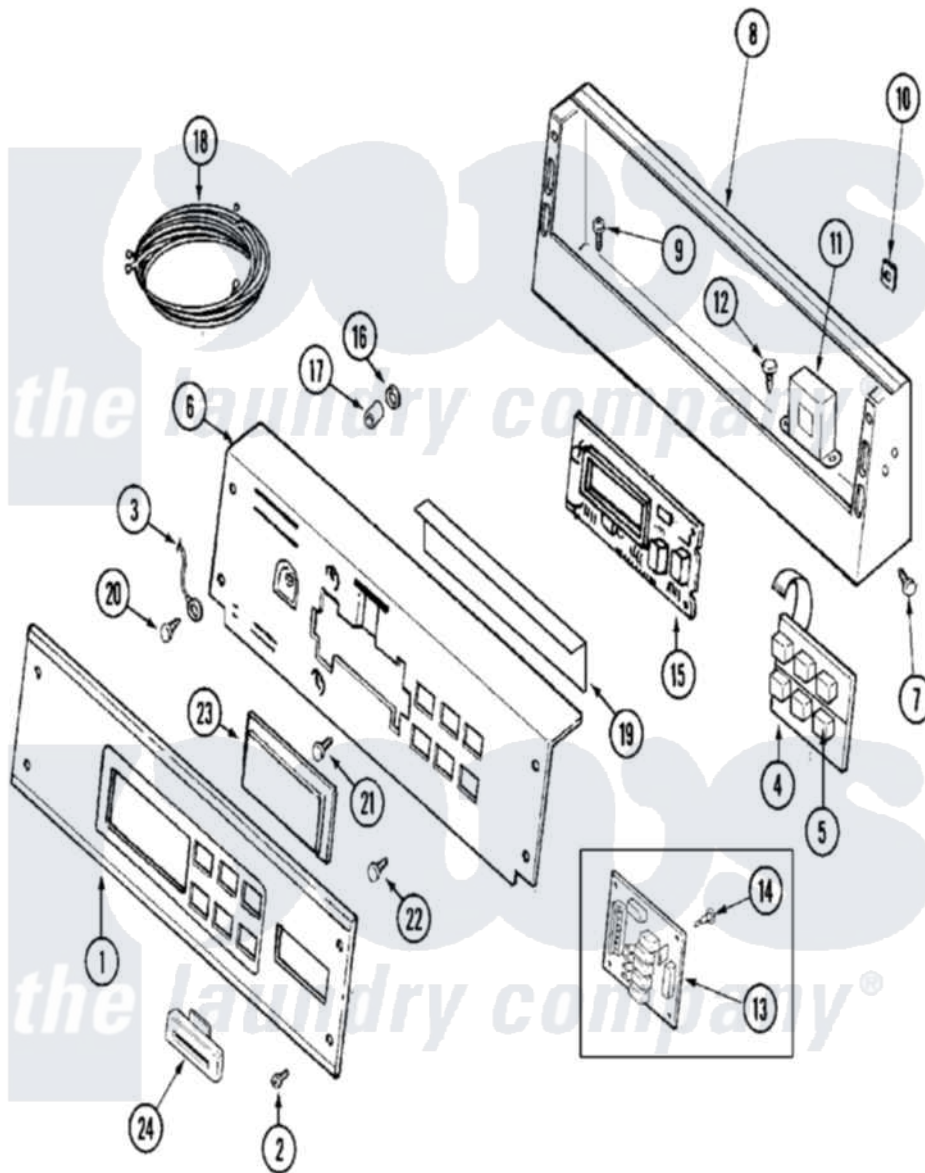

# Maytag MAH21PRDWW 01 - CONTROL PANEL

Maytag [Residential Maytag MAH21PRDWW Washer Parts](#) Parts Diagram 01 - CONTROL PANEL  
 Click on the part number to view part

Item	Original Part Number	Replaced By	Status	Part Description
001	<a href="#">22004351</a>			Facia - Pr
002	<a href="#">215506</a>			Screw, Control Panel Overlay
003	<a href="#">205810</a>			Wire, Ground
004	206808	<a href="#">W10135389</a>		Push Button And Switch Assembly
"	215527	<a href="#">W10140652</a>		Screw, 6-20 X 1/2
005	215517	<a href="#">W10131113</a>		Push Button
006	<a href="#">22002354</a>			Screw, Back Bracket
"	<a href="#">22003697</a>			Bracket, Back
007	212276	<a href="#">W10116760</a>		Screw
"	33002156	<a href="#">912077</a>		Locknut, Reader Harness
008	216423	<a href="#">3370225</a>		Screw
"	<a href="#">22003101</a>			Console
009	22002925	<a href="#">3370225</a>		Screw
010	<a href="#">215003</a>			Fastener, Panel And Bracket
011	<a href="#">22001960</a>			Transformer
012	22002925	<a href="#">3370225</a>		Screw

013	<a href="#">22004172</a>		Relay Board Drs
014	<a href="#">22002782</a>		Pad, Foam
"	<a href="#">33001204</a>		Stand-Off, Ccontrol Board
015	<a href="#">22004335</a>		Control Board
016	<a href="#">912077</a>		Locknut, Reader Harness
017	<a href="#">22002943</a>		Stand-Off
018	NLA	Not Available	WIRE HARNESS PR (MAIN)
"	<a href="#">Y2205142</a>		Harness, Wire
019	<a href="#">22002954</a>		Deflector, Water
020	210186	<a href="#">3370225</a>	Screw
021	<a href="#">215526</a>		Screw, Circuit Board
022	215527	<a href="#">W10140652</a>	Screw, 6-20 X 1/2
023	22001962	<a href="#">W10131114</a>	Cover, Display
024	<a href="#">22001976</a>		Bezel
025	22002155	<a href="#">33001856</a>	Reader Harness Kit
026	<a href="#">22001973</a>		Harness, Pr Service