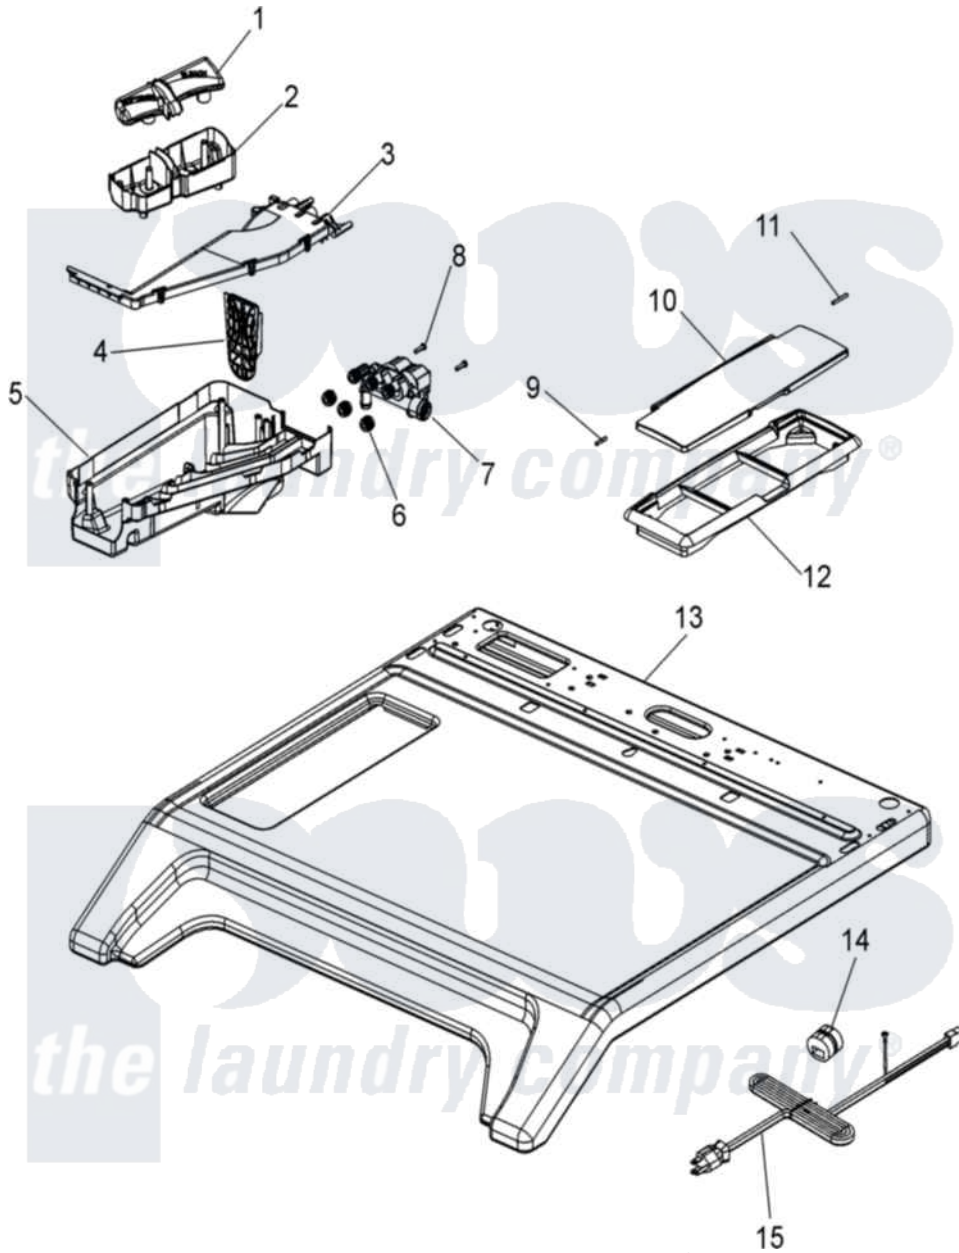

Maytag MAH21PRDWW 02 - TOP

Maytag [Residential Maytag MAH21PRDWW Washer Parts](#) Parts Diagram 02 - TOP
 Click on the part number to view part

Item	Original Part Number	Replaced By	Status	Part Description
001	22003849			Siphon Cap
002	22003848			Siphon Cup
003	22003845			Dispenser Cover
004	22003321			Grid, Dispenser
005	22003844			Dispenser Bottom
006	22003847	12001929		Valve Seal Kit
007	22003846	12001930		Dispenser Valve Assembly Kit
008	22002243			Screw, Front Panel And Hinge
009	Y912679			Pin, Hinge
010	22002941			Lid, Dispenser Commercial
011	Y912678	6-912678		Pin- Hinge
012	22003665			Bezel, Dispenser
013	22004180			Cover, Top
014	211881			Grommet, Cord Part Not Used-Gas Models Only
015	22003062			Cord, Power