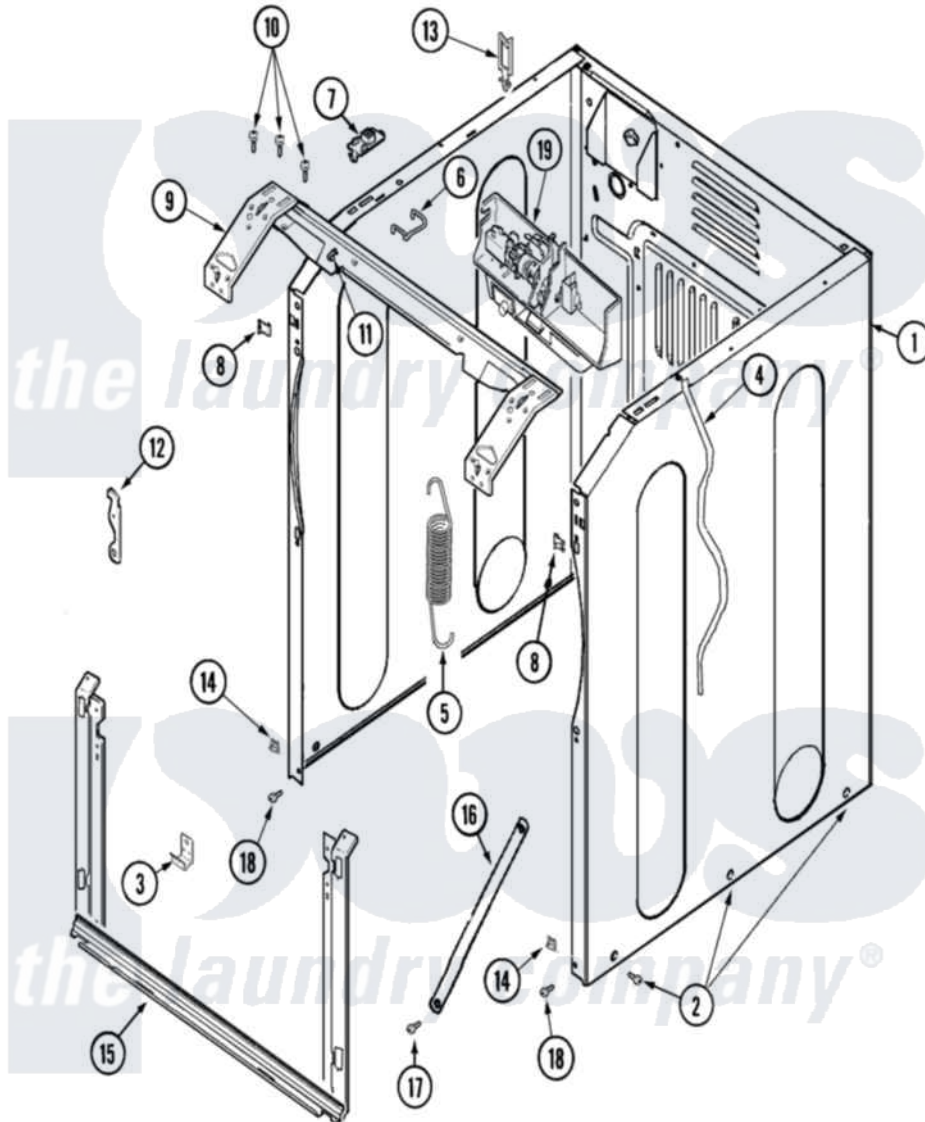

Maytag MAH21PRDWW 03 - CABINET-FRONT

Maytag [Residential Maytag MAH21PRDWW Washer Parts](#) Parts Diagram 03 - CABINET-FRONT
 Click on the part number to view part

Item	Original Part Number	Replaced By	Status	Part Description
001	22003639			Cabinet Assembly
002	213007			Xfor Cabinet See Cabinet, Back
003	22002239			Clip, Front Panel
004	33001836			Strap, Top Cover Support
005	22003254			Spring, Cabinet To Tub
006	22002297			Support, Spring
007	22001997			Spacer, Top Cover
008	22002049			Clip Note: Clip, Front Panel
009	22003637			BRACE ASSEMBLY, TOP CROSS CONTAINS ITEMS 12 & 13
010	22001995			Screw Note: Screw, Tumbler Front And Shroud
011	22002014			Clip, Harness To Support
012	33002597			Hook, Security
013	22003298			Retainer, Wire
014	22002013			Stop, Shipping

015	22001995		Screw Note: Screw, Tumbler Front And Shroud
"	22003638	22003652	Shroud Support Assembly
016	22002259	22002767	Brace, Cross
017	22001995		Screw Note: Screw, Tumbler Front And Shroud
018	22001995		Screw Note: Screw, Tumbler Front And Shroud
019	22003706		Door Lock Assembly, Commercial