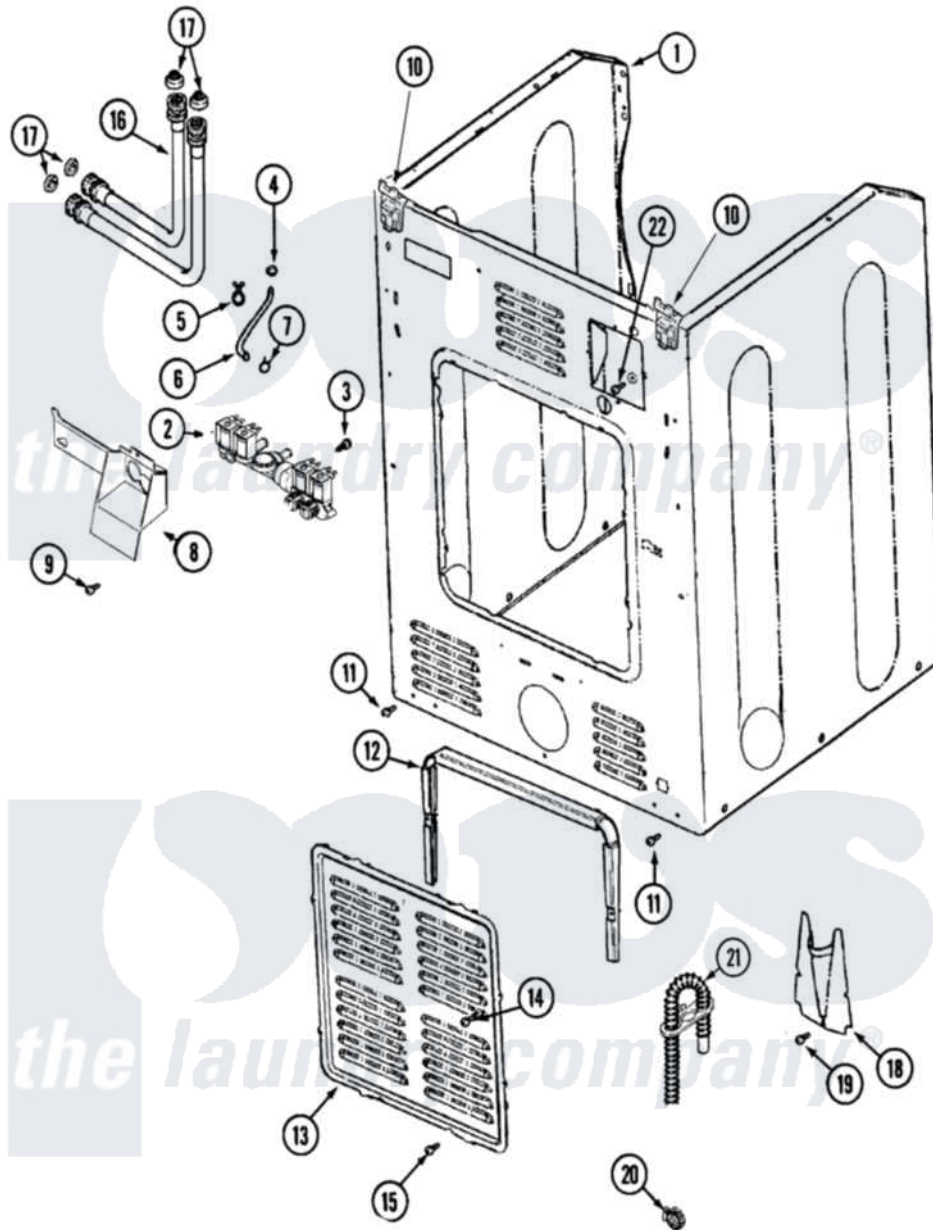

Maytag MAH21PRDWW 04 - CABINET-REAR

Maytag Residential Maytag MAH21PRDWW Washer Parts Parts Diagram 04 - CABINET-REAR
 Click on the part number to view part

Item	Original Part Number	Replaced By	Status	Part Description
001	22003639			Cabinet Assembly
002	22004186	22003940		Water Valve
003	22002436			Screw, Water Valve Bracket
004	22002054	285655		Clamp, Hose
005	22003707			Cable, Tie
006	22002083			Hose, Injector
007	216169	596669		Clamp, Manifold
008	33002212			Bracket, Water Valve
009	22002436			Screw, Water Valve Bracket
010	22004095			Hinge, Plastic
011	22001995			Screw Note: Screw, Tumbler Front And Shroud
012	22002022			Spacer, Access Panel
013	22002092			Panel, Access
"	22004355			Rear Access Panel
014	22002295	67006908		Screw, Ice Rack
015	22001996	3370225		Screw

016	22003682	12001901	Kit-Inlet Hose Assembly
"	22003683	12001900	Kit-Inlet Hose Assembly
017	12001413		Strainer And Washer Kit
018	22002704		Cover, Drain Hose
019	22001995		Screw Note: Screw, Tumbler Front And Shroud
020	22001984	285655	Clamp, Hose
021	22002892		Retainer, Drain Hose
"	22003319	12001807	Drain Hose Kit
022	NLA	Not Available	SCREW---NA