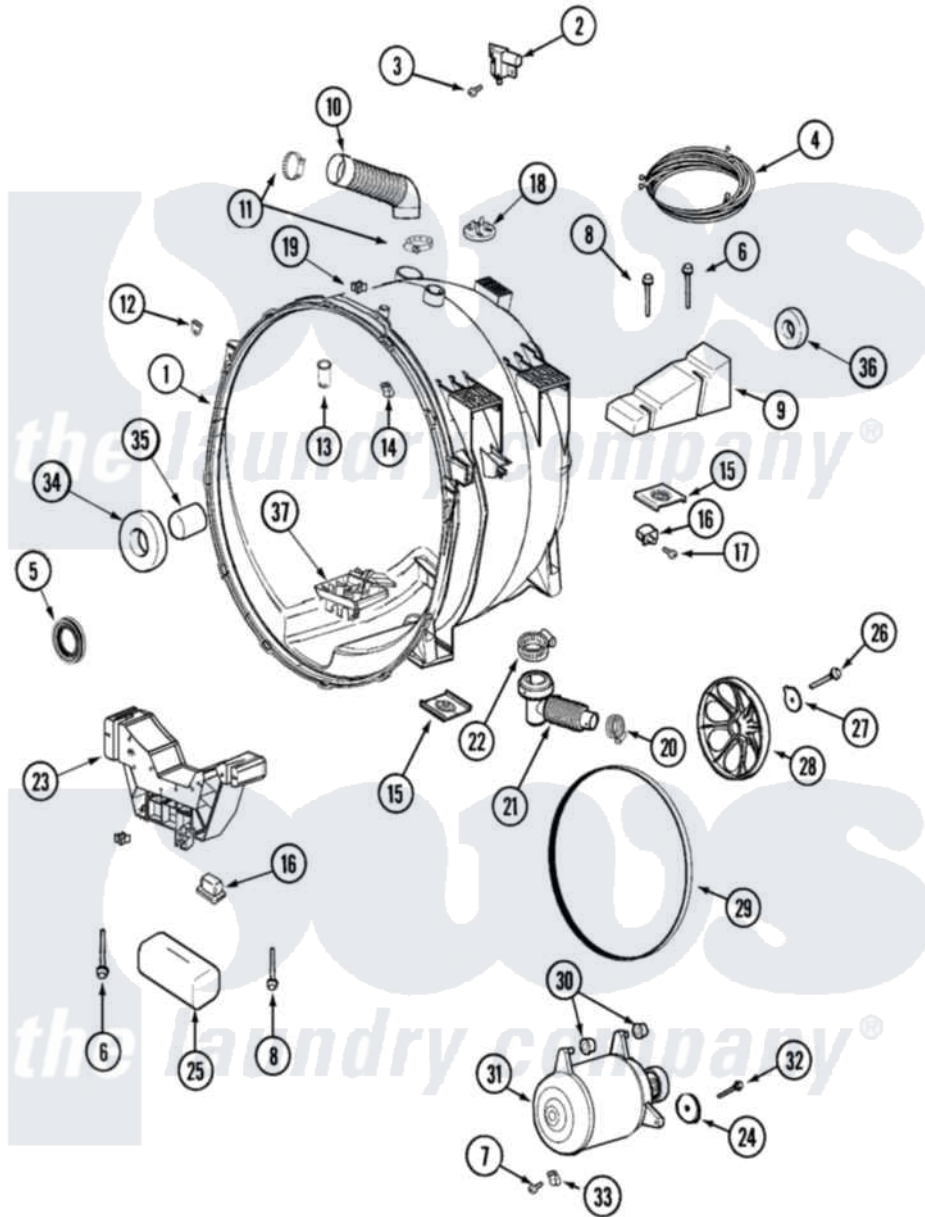

# Maytag MAH21PRDWW 05 - OUTER TUB & MOTOR

Maytag Residential Maytag MAH21PRDWW Washer Parts Parts Diagram 05 - OUTER TUB & MOTOR  
 Click on the part number to view part

Item	Original Part Number	Replaced By	Status	Part Description
001	<a href="#">22004465</a>			Outer Tub Assembly, As Pack
002	<a href="#">22003302</a>			Switch, Internal Unbalance
003	22002061	<a href="#">910187</a>		Screw
004	<a href="#">22004052</a>			Harness Upper Sub Assembly
005	<a href="#">12002022</a>			Lip Seal Kit
006	<a href="#">22003615</a>			Bolt, Double Sems 5-3/8
"	<a href="#">33002973</a>			Screw, No.9-15 X 1.00 Hx WS
007	<a href="#">22002019</a>			Screw, Wire Clip To Motor Cnt
008	<a href="#">22003616</a>			Bolt, Double Sems 3-3/8
"	<a href="#">33002973</a>			Screw, No.9-15 X 1.00 Hx WS
009	<a href="#">22002102</a>			Weight, Counter Balance
010	<a href="#">22002083</a>			Hose, Injector
011	22003627	<a href="#">616099</a>		Clamp
012	<a href="#">22002103</a>			Clip, U
013	<a href="#">22004310</a>			Water Deflector
014	<a href="#">22002006</a>			Clip, Unbalance Switch Harness