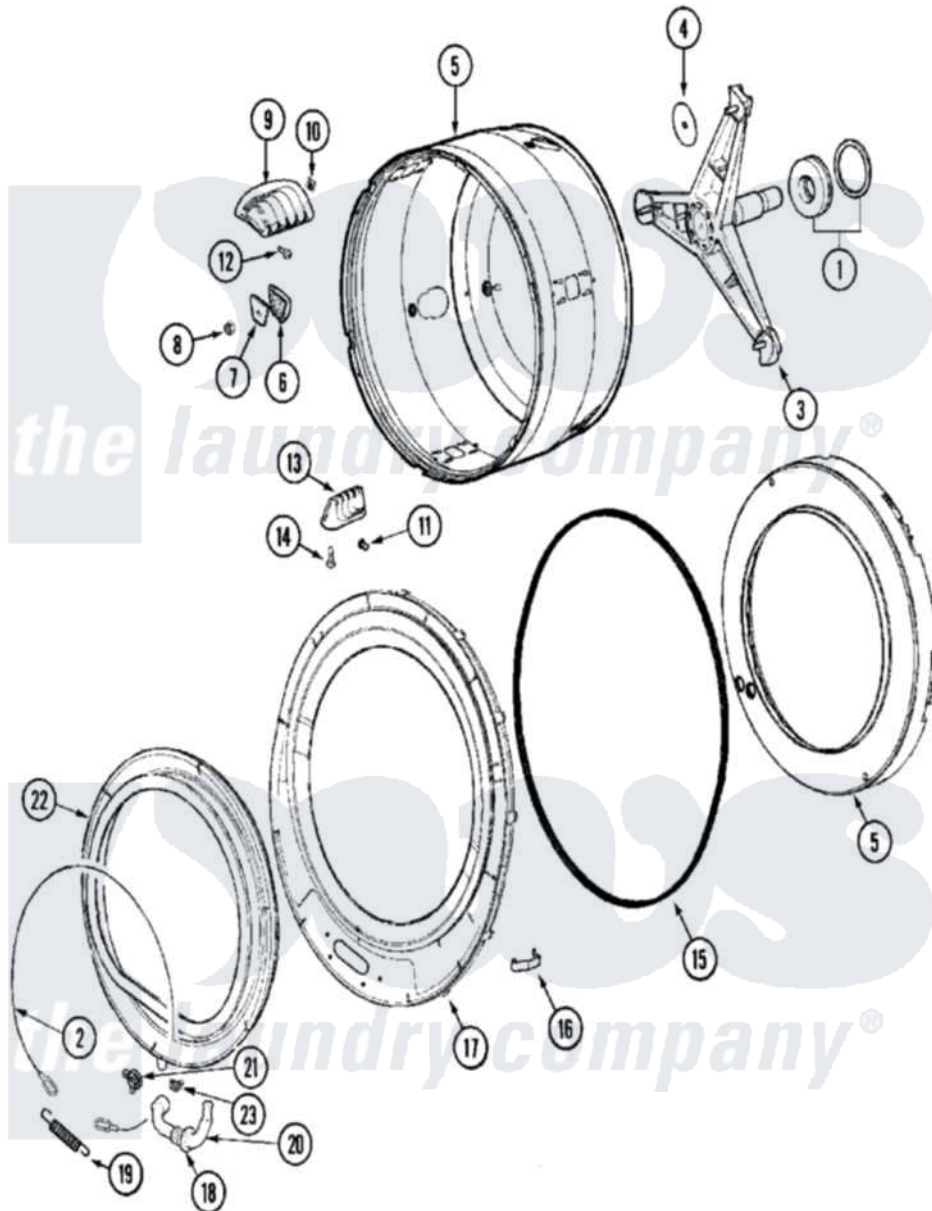

Maytag MAH21PRDWW 06 - SPINNER ASSEMBLY & OUTER TUB COVER

Maytag Residential Maytag MAH21PRDWW Washer Parts Diagram 06 - SPINNER ASSEMBLY & OUTER TUB COVER

Click on the part number to view part

Item	Original Part Number	Replaced By	Status	Part Description
001	12002022			Lip Seal Kit
002	22002327			Wire, Boot Clamp
003	22004081	W10181639		Support
004	22002023			Washer, Plastic
005	22003670	6-2717080		Spinner As
006	22002482			Washer, Profile
007	22002020			Washer, Spinner Support
008	22002122	2207454		Nut, Hex
009	22001985			Baffle, Drip
010	22002009			Grommet, Baffle
011	22001999			Grommet, Baffle
012	22003556			Screw, Baffle
013	22001986			Baffle, Drip
014	22002059			Screw, Baffle
015	22002077			Seal, Tub Cover
016	22002050			Clip, Tub To Cover

017	22004264	22004254	Cover, Tub W/Sealandcaps Aspk
018	22003074		Guard, Hose
019	22002099		Spring, Tub
020	22003071	22004477	Drain Hose, Door Boot
021	Y22003072		CLAMP, HOSE DOUBLE WIRE
022	22003893		Door Boot, Black
023	22003073	596669	Clamp, Manifold