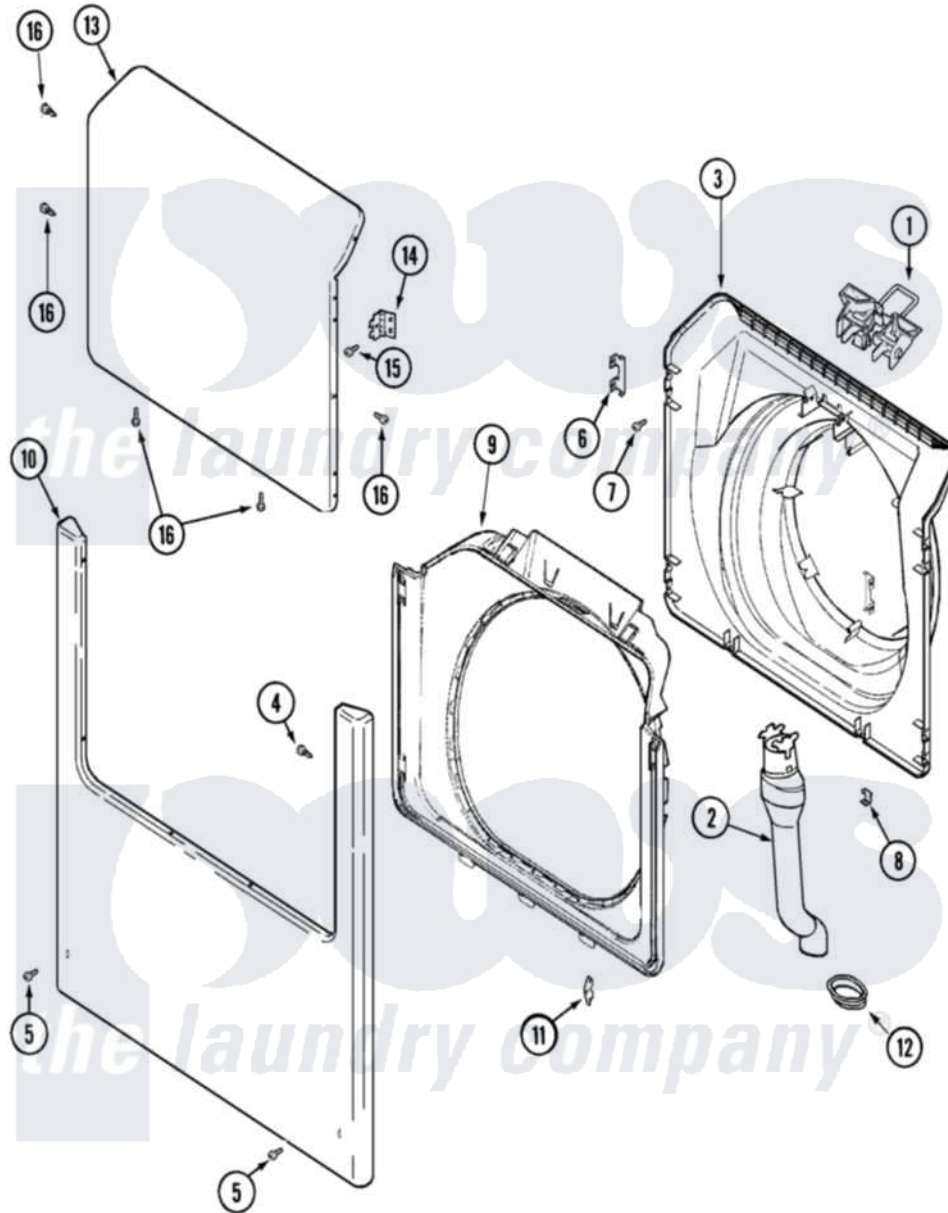

Maytag MAH21PRDWW 08 - DOOR, SHROUD, & FRONT PANEL

Maytag [Residential Maytag MAH21PRDWW Washer Parts](#) Parts Diagram 08 - DOOR, SHROUD, & FRONT PANEL
 Click on the part number to view part

Item	Original Part Number	Replaced By	Status	Part Description
001	22003269			Door, Lock Hoop Assembly
002	22003850			Vent Tube Assembly
003	22003275			Door, Inner/Door Strike
004	22002244			Clip, Grounding
005	33002190			SCrew, C BraCe, BraCket, Cabinet
006	22002038			Clip, Door
007	22002007			Screw, Wire Frame
008	22002039			Clip, Door
009	22003516	22002234		Shroud And Dispenser Hose
010	22002836			Panel, Front
011	33001764			Cover, Hinge Hole
"	33001846			Screw, Hinge Hole Cover
012	22003075			Grommet, Vent Tube
013	22003785			Door, Outer
014	22002798			Hinge, Door
015	22002062	98006631		Screw

"	22002243	Screw, Front Panel And Hinge
"	22002244	Clip, Grounding
016	22002063	Screw No.8-18AB Wafer Head