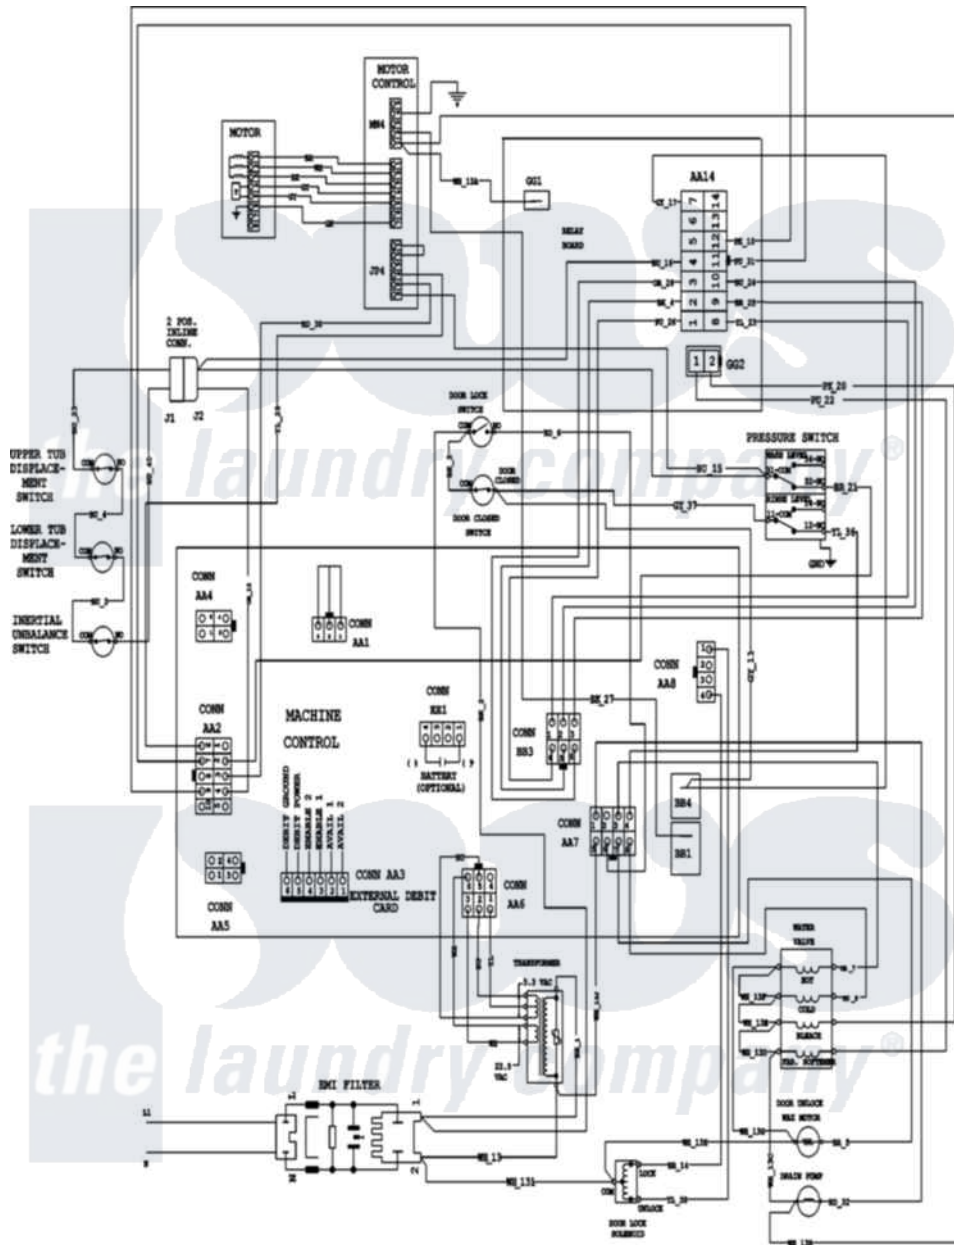

# Maytag MAH21PRDWW 09 - WIRING INFORMATION

Maytag Residential Maytag MAH21PRDWW Washer Parts Diagram 09 - WIRING INFORMATION  
 Click on the part number to view part

| Item | Original Part Number | Replaced By | Status        | Part Description   |
|------|----------------------|-------------|---------------|--------------------|
| 001  | NLA                  |             | Not Available | WIRING INFORMATION |