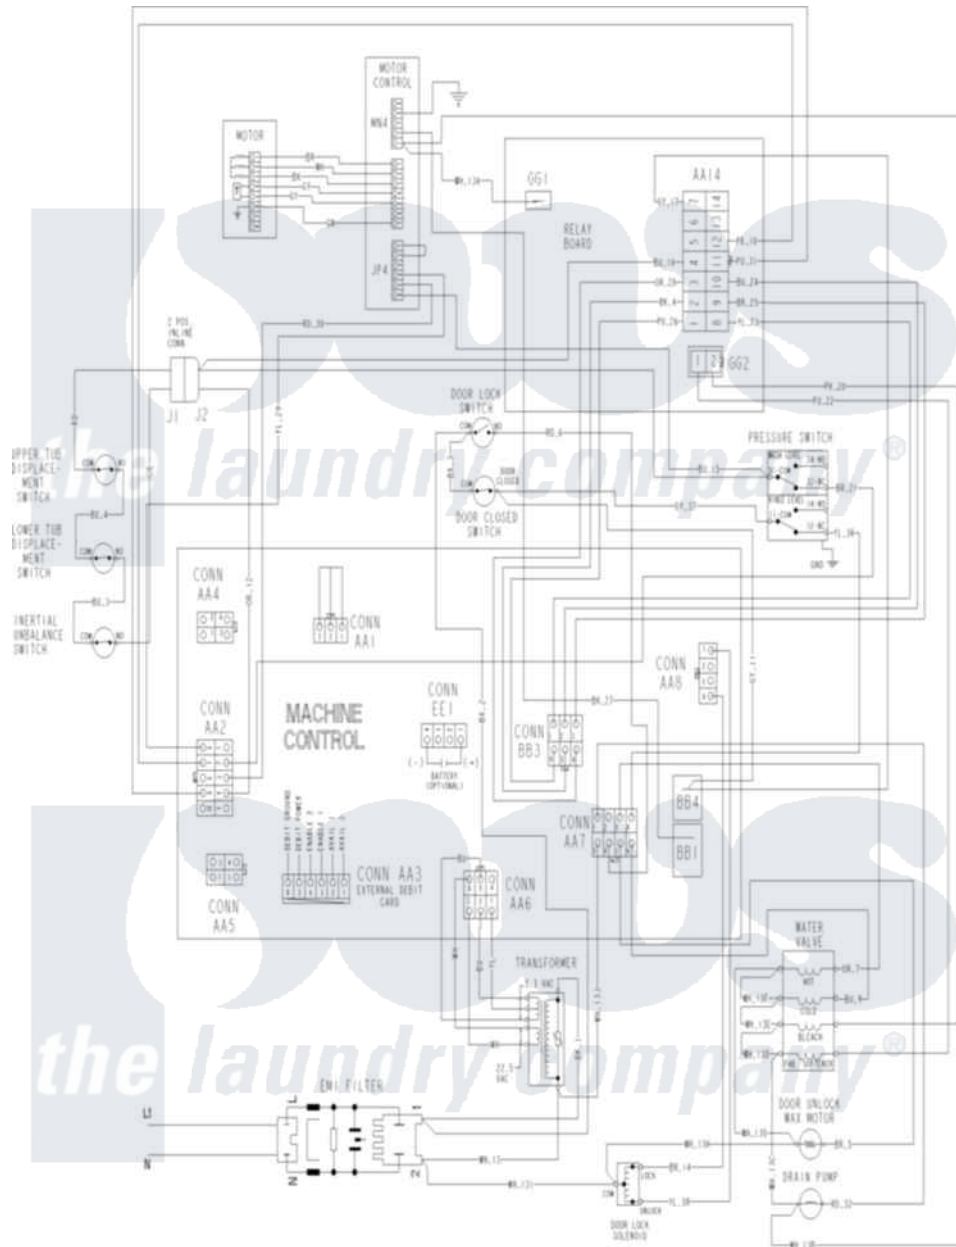

Maytag MAH21PRDWW 10 - WIRING INFORMATION SER-15

Maytag Residential Maytag MAH21PRDWW Washer Parts Parts Diagram 10 - WIRING INFORMATION SER-15
 Click on the part number to view part

Item	Original Part Number	Replaced By	Status	Part Description
001	NLA		Not Available	WIRING INFORMATION