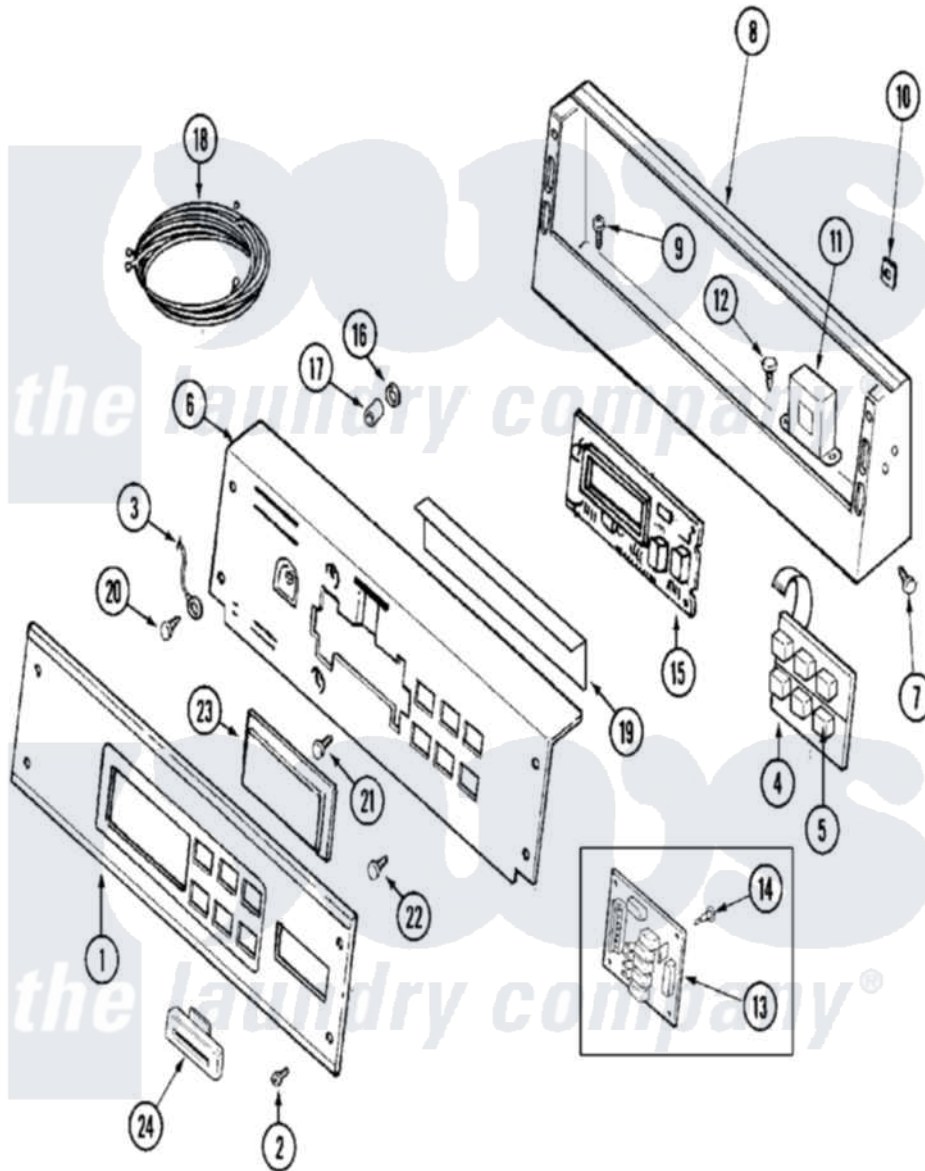

# Maytag MAH21PSAWW 01 - CONTROL PANEL

Maytag [Residential Maytag MAH21PSAWW Washer Parts](#) Parts Diagram 01 - CONTROL PANEL  
 Click on the part number to view part

Item	Original Part Number	Replaced By	Status	Part Description
001	22003688	<a href="#">22004349</a>		Facia - Pd/Ps
002	<a href="#">215506</a>			Screw, Control Panel Overlay
003	<a href="#">205810</a>			Wire, Ground
004	206808	<a href="#">W10135389</a>		Push Button And Switch Assembly
"	215527	<a href="#">W10140652</a>		Screw, 6-20 X 1/2
005	215517	<a href="#">W10131113</a>		Push Button
006	<a href="#">22003676</a>			Switch Brkt And Back Brkt
007	212276	<a href="#">W10116760</a>		Screw
008	<a href="#">22003089</a>			Console
009	22002925	<a href="#">3370225</a>		Screw
010	<a href="#">215003</a>			Fastener, Panel And Bracket
011	<a href="#">22001960</a>			Transformer
012	22002925	<a href="#">3370225</a>		Screw
013	<a href="#">22004172</a>			Relay Board Drs
014	<a href="#">33001204</a>			Stand-Off, Ccontrol Board
015	22003689	<a href="#">22004335</a>		Control Board

"	22004255	<a href="#">22004335</a>	Control Board
016	<a href="#">912077</a>		Locknut, Reader Harness
017	<a href="#">22002943</a>		Stand-Off
018	<a href="#">22002782</a>		Pad, Foam
"	<a href="#">22003675</a>		Harness, Wire
"	22003830	<a href="#">3370225</a>	Screw
"	<a href="#">22003934</a>		Wire Harness
019	<a href="#">22002954</a>		Deflector, Water
020	210186	<a href="#">3370225</a>	Screw
021	<a href="#">215526</a>		Screw, Circuit Board
022	215527	<a href="#">W10140652</a>	Screw, 6-20 X 1/2
023	22001962	<a href="#">W10131114</a>	Cover, Display
024	NLA	Not Available	MANUAL-USE & CARE