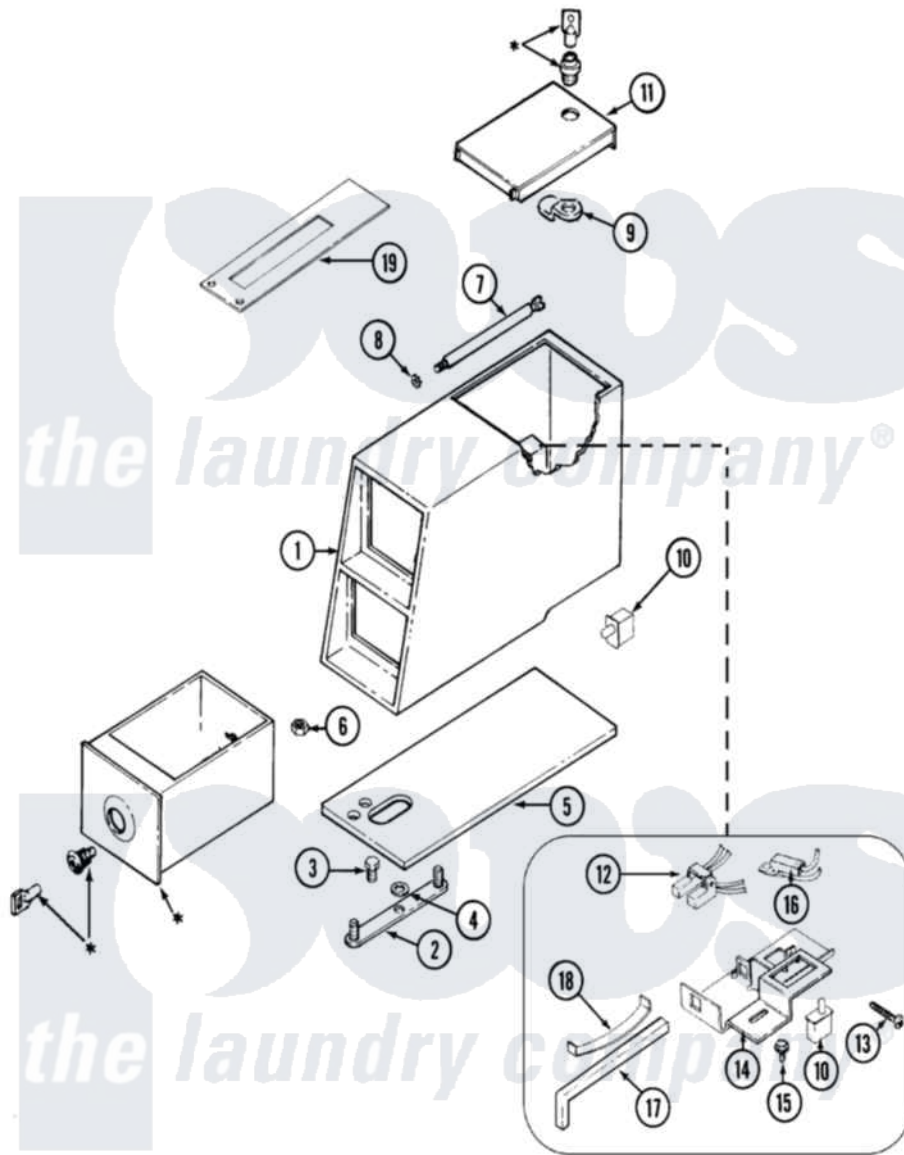

Maytag MAH21PSAWW 02 - CONTROL CENTER

***CONTACT YOUR COMMERCIAL LAUNDRY DISTRIBUTOR**

Maytag [Residential Maytag MAH21PSAWW Washer Parts](#) Parts Diagram 02 - CONTROL CENTER
 Click on the part number to view part

Item	Original Part Number	Replaced By	Status	Part Description
001	22001812	22003416		Actuator Kit
"	22002478		Not Available	VAULT, COIN (WHT) (ORIGINAL COIN VAULT NLA USE)
002	22001810		Not Available	STRAP, MOUNTING
003	22001996	3370225		Screw
004	910309			Washer, Mounting Strap
005	22002072			Gasket, Control Center
006	Y052740	62739		Nut, Lock
007	22001903	8576635		Bolt
008	910181			Lockwasher, Terminal Block
009	22003677			Nut, Locking Cam
010	33001250			Switch, Vault And Service Door
011	22001910	22003679		Timer Access Door Assembly
012	22001965			Optic Switch Assembly
013	314665			Screw, Switch Assembly