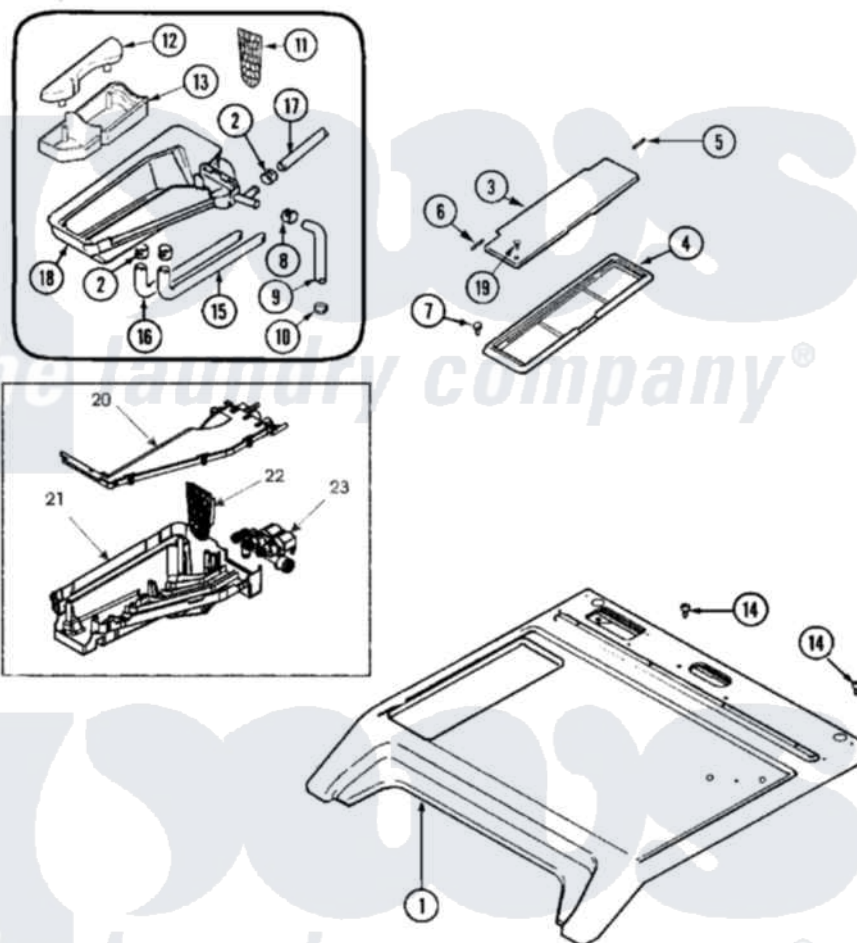

Maytag MAH21PSAWW 03 - TOP

Maytag [Residential Maytag MAH21PSAWW Washer Parts](#) Parts Diagram 03 - TOP
 Click on the part number to view part

Item	Original Part Number	Replaced By	Status	Part Description
001	22003586	22004178		Cover, Top
"	22004178			Cover, Top
002	205161	489503		Clamp
003	22002941			Lid, Dispenser Commercial
004	22003665			Bezel, Dispenser
005	Y912678	6-912678		Pin- Hinge
006	Y912679			Pin, Hinge
007	22002060	400021-1		Screw
008	22001984	285655		Clamp, Hose
009	22003259			Hose, Shower
010	201011	285655		Clamp, Hose
011	22003321			Grid, Dispenser
012	22002266			Cap, Siphon
"	22003849			Siphon Cap
013	22002265			Cup, Siphon
"	22003848			Siphon Cup

014	912365	3370225	Screw
015	22002551		Hose, Bleach
016	22003634		Hose, Fabric Softener
017	22003457		Hose, Detergent
018	22003320		Bottom, Dispenser Assembly
"	22003322		Top, Dispenser
"	22003723		Bottom, Dispenser
019	22003681	22003263	Screw, Sump Cap
020	22003845		Dispenser Cover
021	22003844		Dispenser Bottom
022	22003321		Grid, Dispenser
023	12001929		Valve Seal Kit
"	22001640	285655	Clamp, Hose
"	22003832		Fill Hose, Dispenser
"	22003833		Hose, Tub Shower
"	22003846	12001930	Dispenser Valve Assembly Kit