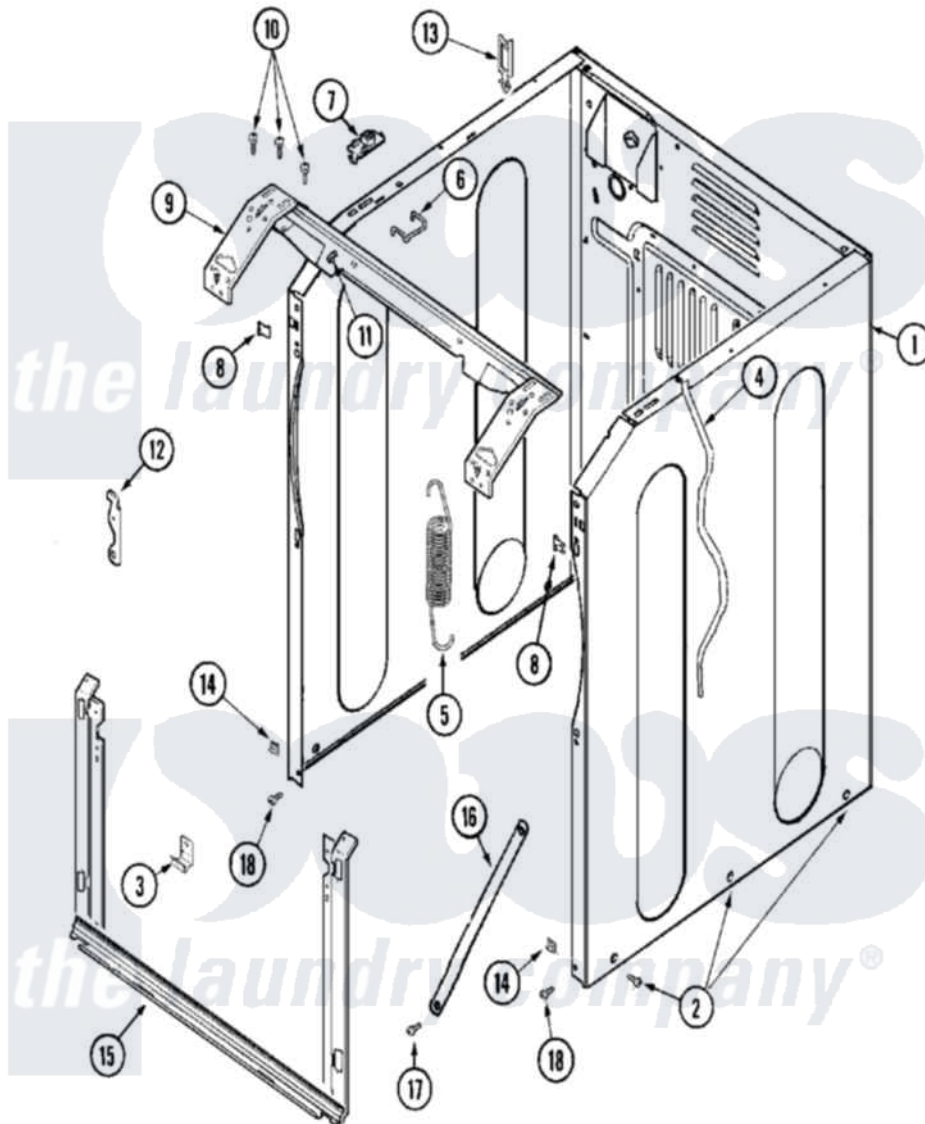

# Maytag MAH21PSAWW 04 - CABINET-FRONT

Maytag [Residential Maytag MAH21PSAWW Washer Parts](#) Parts Diagram 04 - CABINET-FRONT  
 Click on the part number to view part

Item	Original Part Number	Replaced By	Status	Part Description
001	<a href="#">22003639</a>			Cabinet Assembly
002	22003409	<a href="#">213007</a>		Xfor Cabinet See Cabinet, Back
003	<a href="#">22002239</a>			Clip, Front Panel
004	<a href="#">33001836</a>			Strap, Top Cover Support
005	<a href="#">22003254</a>			Spring, Cabinet To Tub
006	<a href="#">22002297</a>			Support, Spring
007	<a href="#">22001997</a>			Spacer, Top Cover
008	<a href="#">22002049</a>			Clip Note: Clip, Front Panel
009	22003637			BRACE ASSEMBLY, TOP CROSS CONTAINS ITEMS 12 & 13
010	<a href="#">22001995</a>			Screw Note: Screw, Tumbler Front And Shroud
011	<a href="#">22002014</a>			Clip, Harness To Support
012	22002247	<a href="#">33002597</a>		Hook, Security
013	<a href="#">22003298</a>			Retainer, Wire
014	<a href="#">22002013</a>			Stop, Shipping

015	22003638	<a href="#">22003652</a>	Shroud Support Assembly
016	22002259	<a href="#">22002767</a>	Brace, Cross
017	<a href="#">22001995</a>		Screw Note: Screw, Tumbler Front And Shroud
018	<a href="#">22001995</a>		Screw Note: Screw, Tumbler Front And Shroud