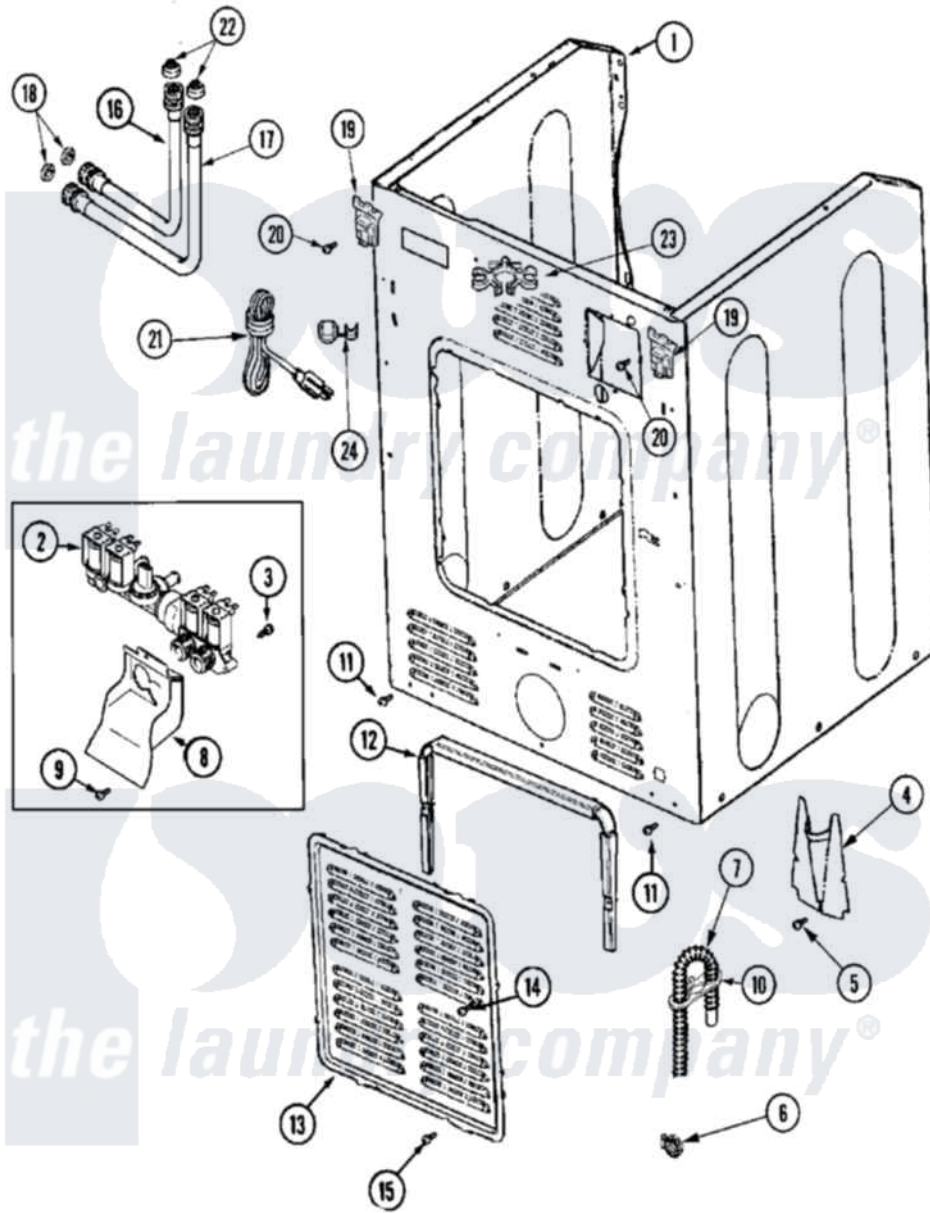

Maytag MAH21PSAWW 05 - CABINET-REAR

Maytag Residential Maytag MAH21PSAWW Washer Parts Parts Diagram 05 - CABINET-REAR
 Click on the part number to view part

Item	Original Part Number	Replaced By	Status	Part Description
001	22003639			Cabinet Assembly
002	22002944			Valve, Water
"	22003940			Water Valve
003	22002436			Screw, Water Valve Bracket
004	22002704			Cover, Drain Hose
005	22001995			Screw Note: Screw, Tumbler Front And Shroud
006	22001984	285655		Clamp, Hose
007	22003319	12001807		Drain Hose Kit
008	33002212			Bracket, Water Valve
009	22002925	3370225		Screw
010	22002892			Retainer, Drain Hose
011	22001995			Screw Note: Screw, Tumbler Front And Shroud
012	22002022			Spacer, Access Panel
013	22002092			Panel, Access
014	22002295	67006908		Screw, Ice Rack

015	22002925	3370225	Screw
016	22003682	12001901	Kit-Inlet Hose Assembly
017	22003683	12001900	Kit-Inlet Hose Assembly
018	Y013783		Washer, Inlet Hose
019	22003367	22004095	Hinge, Plastic
020	22001995		Screw Note: Screw, Tumbler Front And Shroud
021	22003062		Cord, Power
022	22002229	22002960	Strainer, Washer Inlet
023	22002932		Clip, Drain Hose
024	211881		Grommet, Cord Part Not Used- Gas Models Only