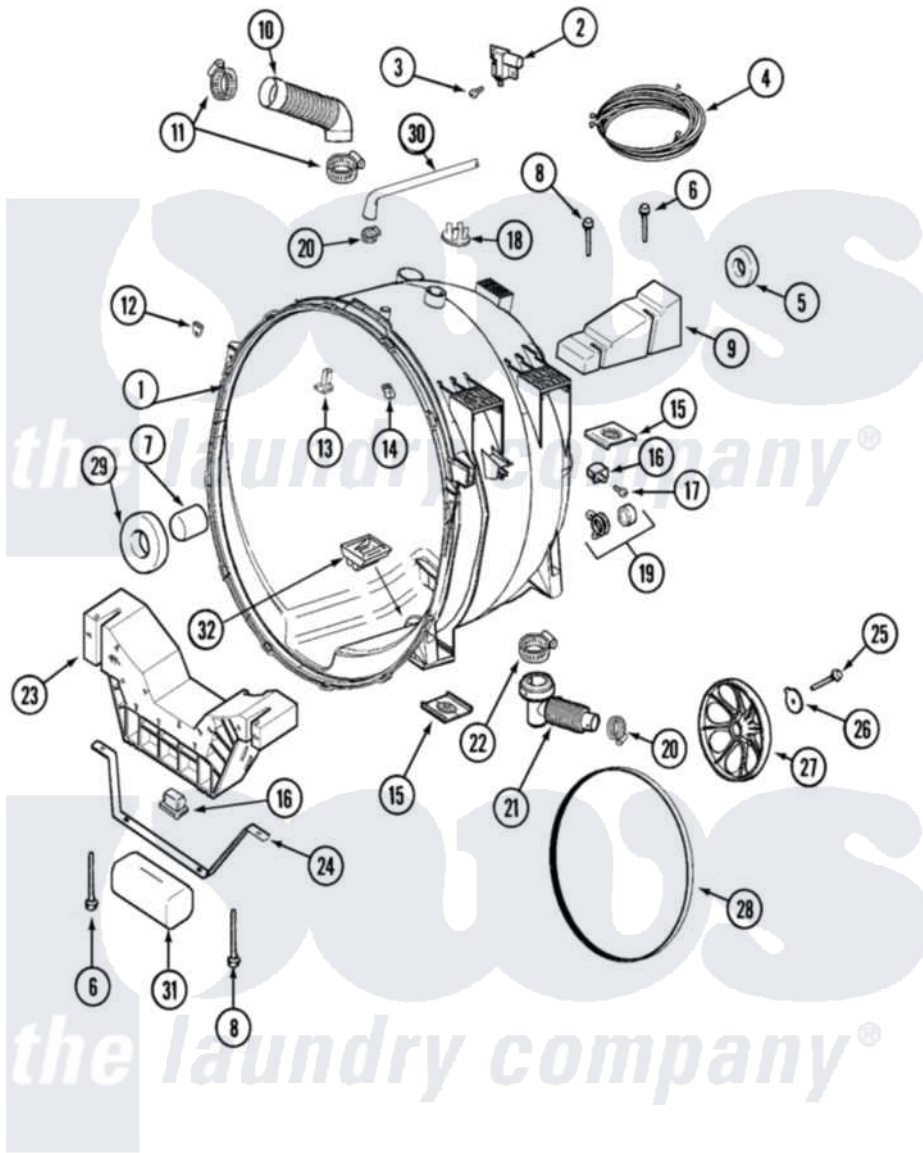

Maytag MAH21PSAWW 06 - OUTER TUB

Maytag [Residential Maytag MAH21PSAWW Washer Parts](#) Parts Diagram 06 - OUTER TUB
 Click on the part number to view part

Item	Original Part Number	Replaced By	Status	Part Description
001	22003413	22004465		Outer Tub Assembly, As Pack
"	22004080	22004465		Outer Tub Assembly, As Pack
002	22002006			Clip, Unbalance Switch Harness
"	22002045	22003302		Switch, Internal Unbalance
003	22002061	910187		Screw
"	22002300	9740848		Screw, Mixing Valve Mounting
004	22003065	22004093		Unbalance
"	22003684			Wire Harness, Upper Sub Assembly
"	22003684			Wire Harness, Upper Sub Assembly
"	22004052			Harness Upper Sub Assembly
005	22003441			Bearing, Rear
006	22003615			Bolt, Double Sems 5-3/8
"	22003828	33002973		Screw, No.9-15 X 1.00 Hx WS
007	22002935			Spacer, Bearing

008	22003616		Bolt, Double Sems 3-3/8
"	22003828	33002973	Screw, No.9-15 X 1.00 Hx WS
009	22002102		Weight, Counter Balance
010	22002083		Hose, Injector
011	22002052	616099	Clamp
012	22002103		Clip, U
013	22002959	22004310	Water Deflector
014	22002006		Clip, Unbalance Switch Harness
015	22002065		Nut, Counter Balance
016	22002044		Switch, Tub Displacement
017	22002061	910187	Screw
018	22002797		Clip, Hose
019	22003261		Plug, Outer Tub
"	22003295	285655	Clamp, Hose
020	202515	596669	Clamp, Manifold
021	22003262		Hose, Tub To Pump Outlet
022	22002053	696392	Hose Clamp
023	22003253		Bracket, Front Weight
"	22003826	22004472	Bracket, Lower
024	22001810	Not Available	STRAP, MOUNTING
025	22002057	22003937	Screw, Retaining Bolt
026	22002055	22003936	Washer
"	22003936		Washer
027	22002315		Pulley, Spinner
028	12001788		Kit, Belt And Isolator--W
"	22002313	12001788	Kit, Belt And Isolator--W
029	22002934		Bearing, Front
030	22003833		Hose, Tub Shower
031	22003225	Not Available	CUSHION
"	22003827		Cushion
032	22003257	22003710	Sump Cap W/ Labyrinth Feature