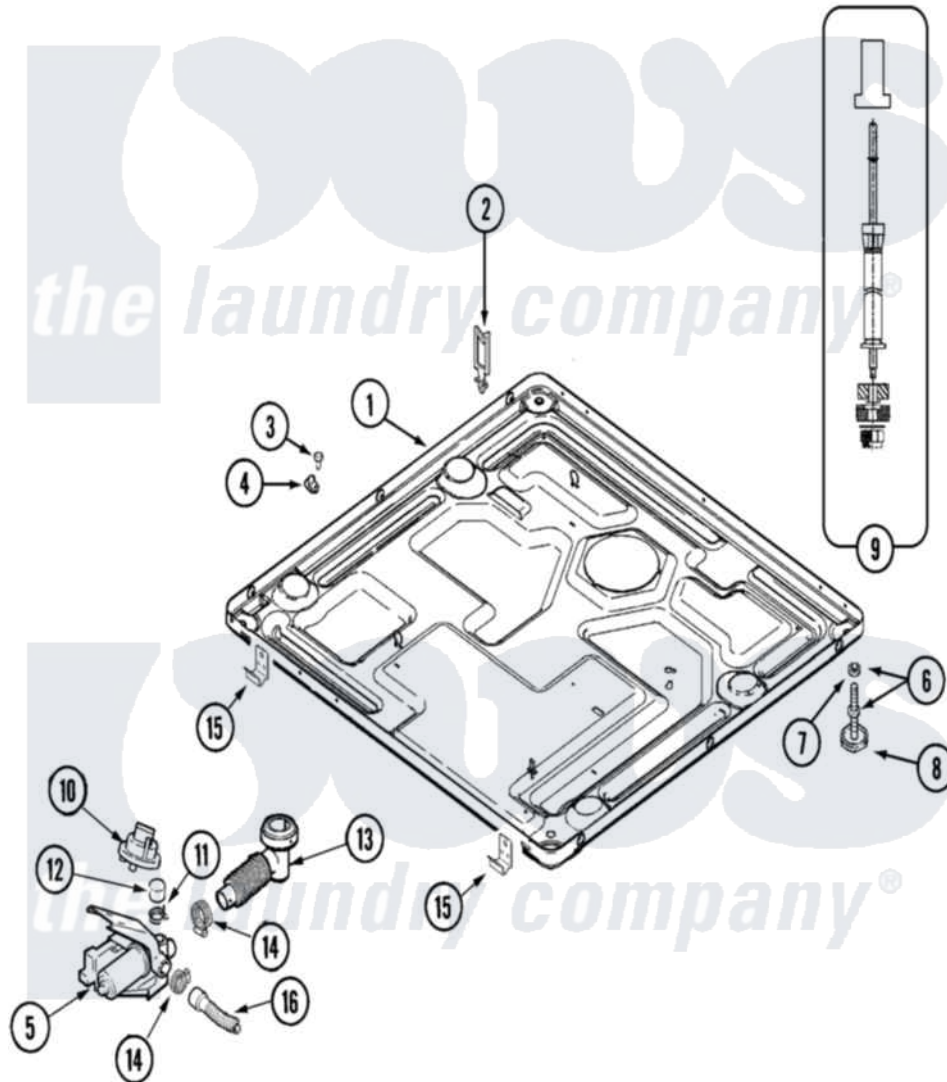

Maytag MAH21PSAWW 07 - BASE

Maytag [Residential Maytag MAH21PSAWW Washer Parts](#) Parts Diagram 07 - BASE
 Click on the part number to view part

Item	Original Part Number	Replaced By	Status	Part Description
001	22003605			Base Weld Assembly
002	22003298			Retainer, Wire
003	Y313561			Screw---NA
004	22003327			Clamp, Lcd Harness To Cover
005	22003244	25001052		Pump Assembly
006	22003544			Adjustable Leg W/Foot And Nut
007	Y052740	62739		Nut, Lock
008	210684			Foot, Adjustable Leg
009	22001988			Strut Assembly-Rear
010	22003728			Switch, Pressure Items 22-30 Listed As Series
"	NLA		Not Available	BAG, PLASTIC W/DRAWSTRING
011	22002853	285655		Clamp, Hose
012	22003268			Cap, Rubber
013	22003262			Hose, Tub To Pump Outlet

014	202515	596669	Clamp, Manifold
015	22001995		Screw Note: Screw, Tumbler Front And Shroud
"	22002239		Clip, Front Panel
016	22002892		Retainer, Drain Hose
"	22003319	12001807	Drain Hose Kit