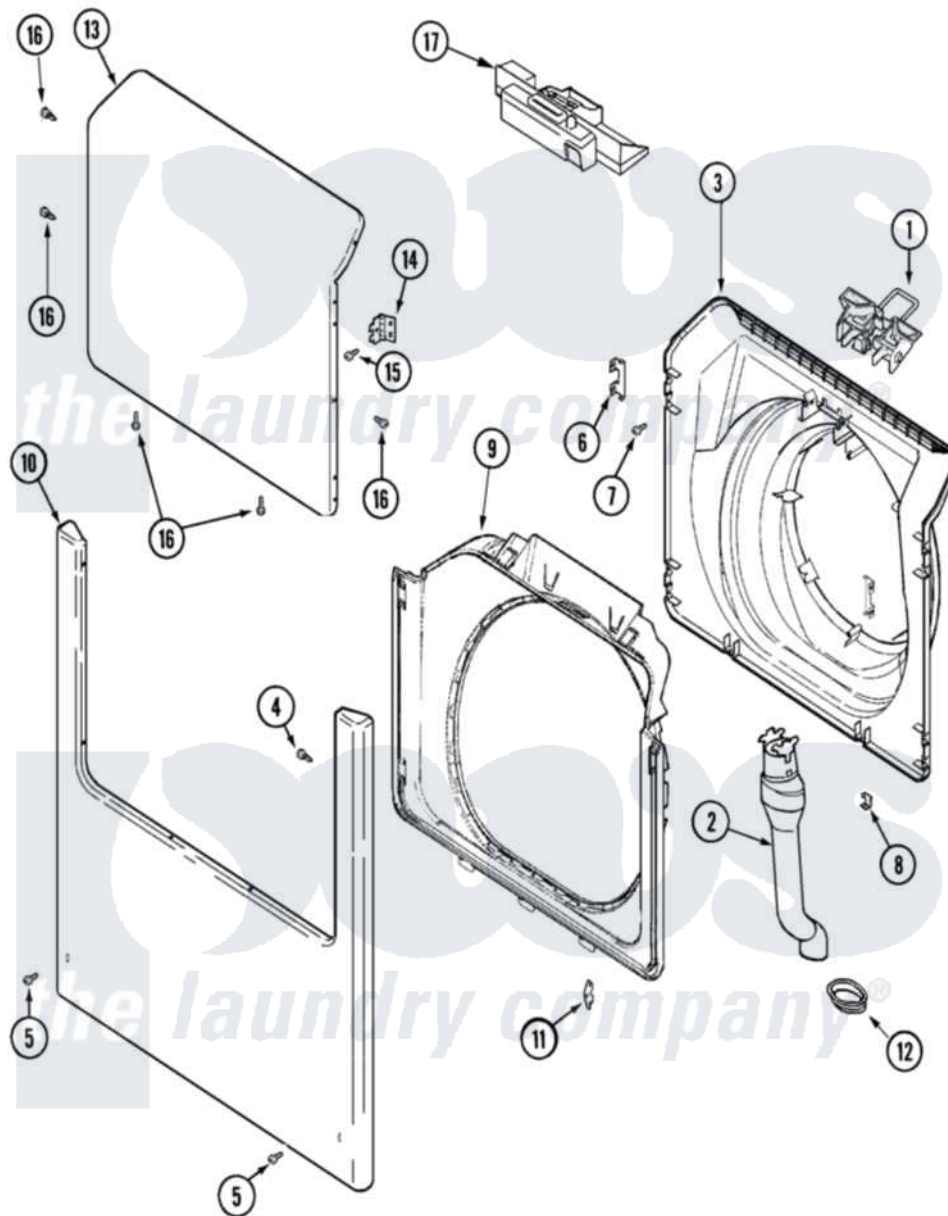

Maytag MAH21PSAWW 08 - DOOR, SHROUD, FRONT PANEL & LATCH ASSY

Maytag Residential Maytag MAH21PSAWW Washer Parts Parts Diagram 08 - DOOR, SHROUD, FRONT PANEL & LATCH ASSY

Click on the part number to view part

Item	Original Part Number	Replaced By	Status	Part Description
001	22003269			Door, Lock Hoop Assembly
002	22003576	22003850		Vent Tube Assembly
003	22003275			Door, Inner/Door Strike
004	22002244			Clip, Grounding
005	33002190			SCrew, C BraCe, BraCket, Cabinet
006	22002038			Clip, Door
007	22002007			Screw, Wire Frame
008	22002039			Clip, Door
009	22003516	22002234		Shroud And Dispenser Hose
010	22002836			Panel, Front
011	22002095	12001994		Cover
"	33001764			Cover, Hinge Hole
"	33001846			Screw, Hinge Hole Cover
012	22003075			Grommet, Vent Tube