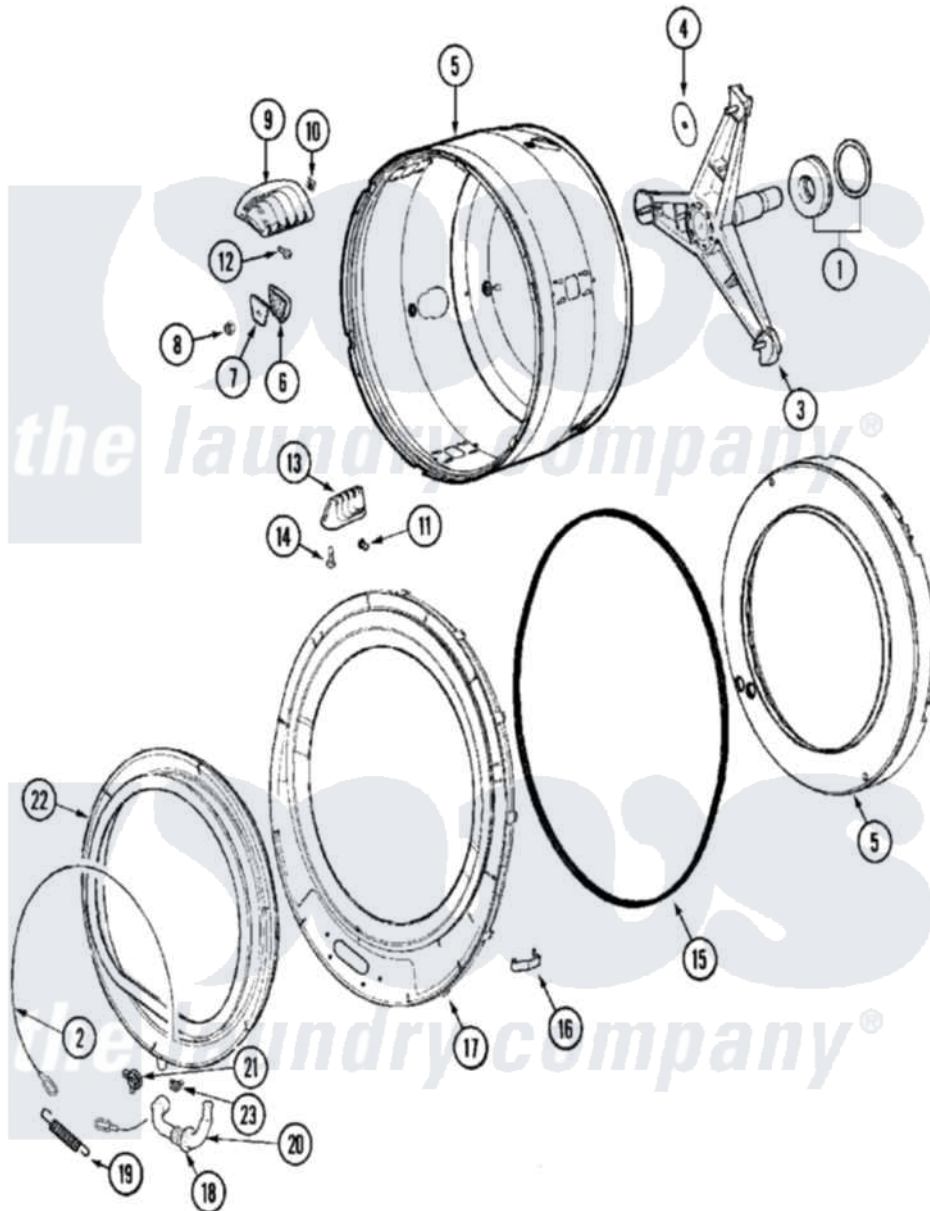

Maytag MAH21PSAWW 09 - SPINNER ASSEMBLY & OUTER TUB COVER

Maytag Residential Maytag MAH21PSAWW Washer Parts Parts Diagram 09 - SPINNER ASSEMBLY & OUTER TUB COVER

Click on the part number to view part

Item	Original Part Number	Replaced By	Status	Part Description
001	12001478	12002022		Lip Seal Kit
"	12002022			Lip Seal Kit
002	22002327			Wire, Boot Clamp
003	22002123			Tube, Molykote
"	22002897	W10181639		Support
"	22003925	W10181639		Support
004	22002023			Washer, Plastic
005	22003670	6-2717080		Spinner As
006	22002482			Washer, Profile
007	22002020			Washer, Spinner Support
008	22002122	2207454		Nut, Hex
009	22001985			Baffle, Drip
010	22002009			Grommet, Baffle
011	22001999			Grommet, Baffle
012	22003556			Screw, Baffle
013	22001986			Baffle, Drip

014	22002059		Screw, Baffle
015	22002077		Seal, Tub Cover
016	22002050		Clip, Tub To Cover
017	22003212		Cover, Tub --W
"	22004079	22004464	Outer Tub Cover Kit
"	22004254		Cover, Tub W/Sealandcaps Aspk
018	22003074		Guard, Hose
019	22002099		Spring, Tub
020	22003071	22004477	Drain Hose, Door Boot
021	Y22003072		CLAMP, HOSE DOUBLE WIRE
022	22003070	12002533	Boot Kit
023	22003073	596669	Clamp, Manifold