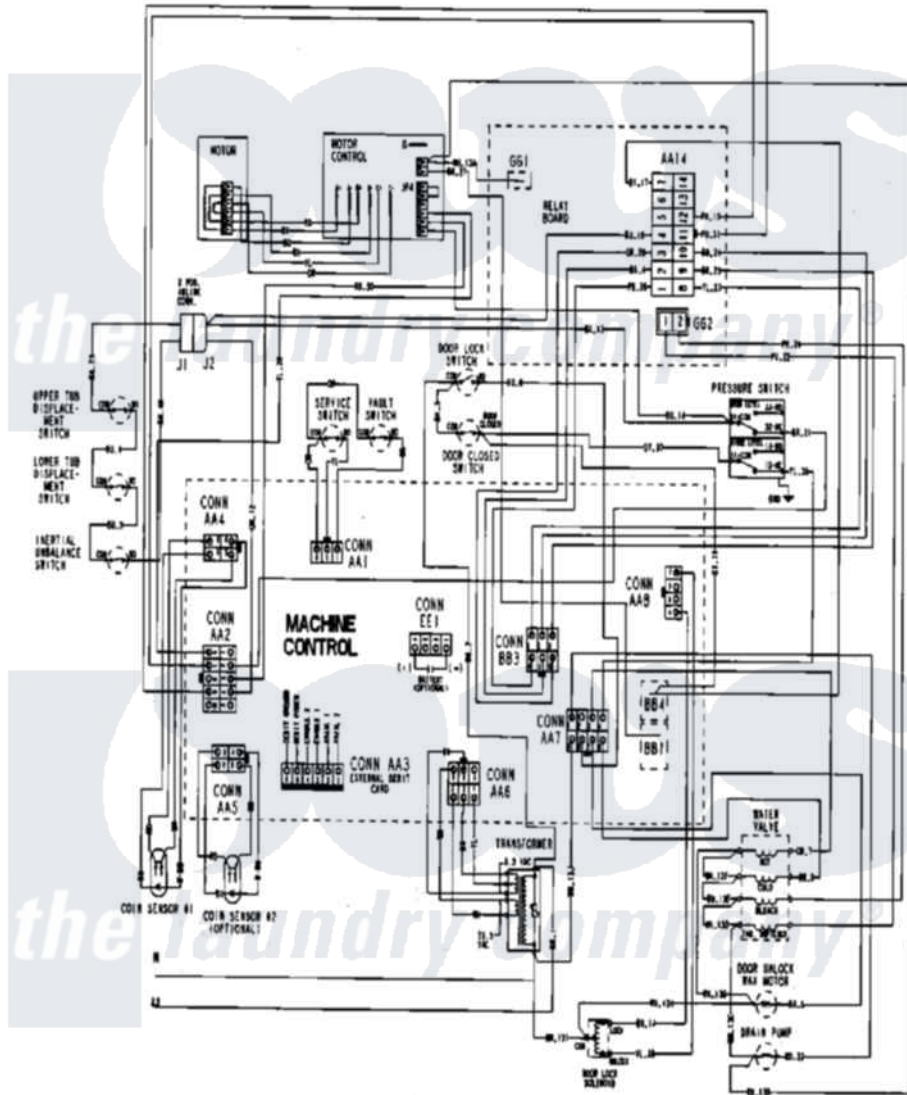

Maytag MAH21PSAWW 10 - WIRING INFORMATION

Maytag Residential Maytag MAH21PSAWW Washer Parts Parts Diagram 10 - WIRING INFORMATION
 Click on the part number to view part

Item	Original Part Number	Replaced By	Status	Part Description
001	NLA		Not Available	WIRING INFORMATION
"	NLA		Not Available	WIRING INFORMATION