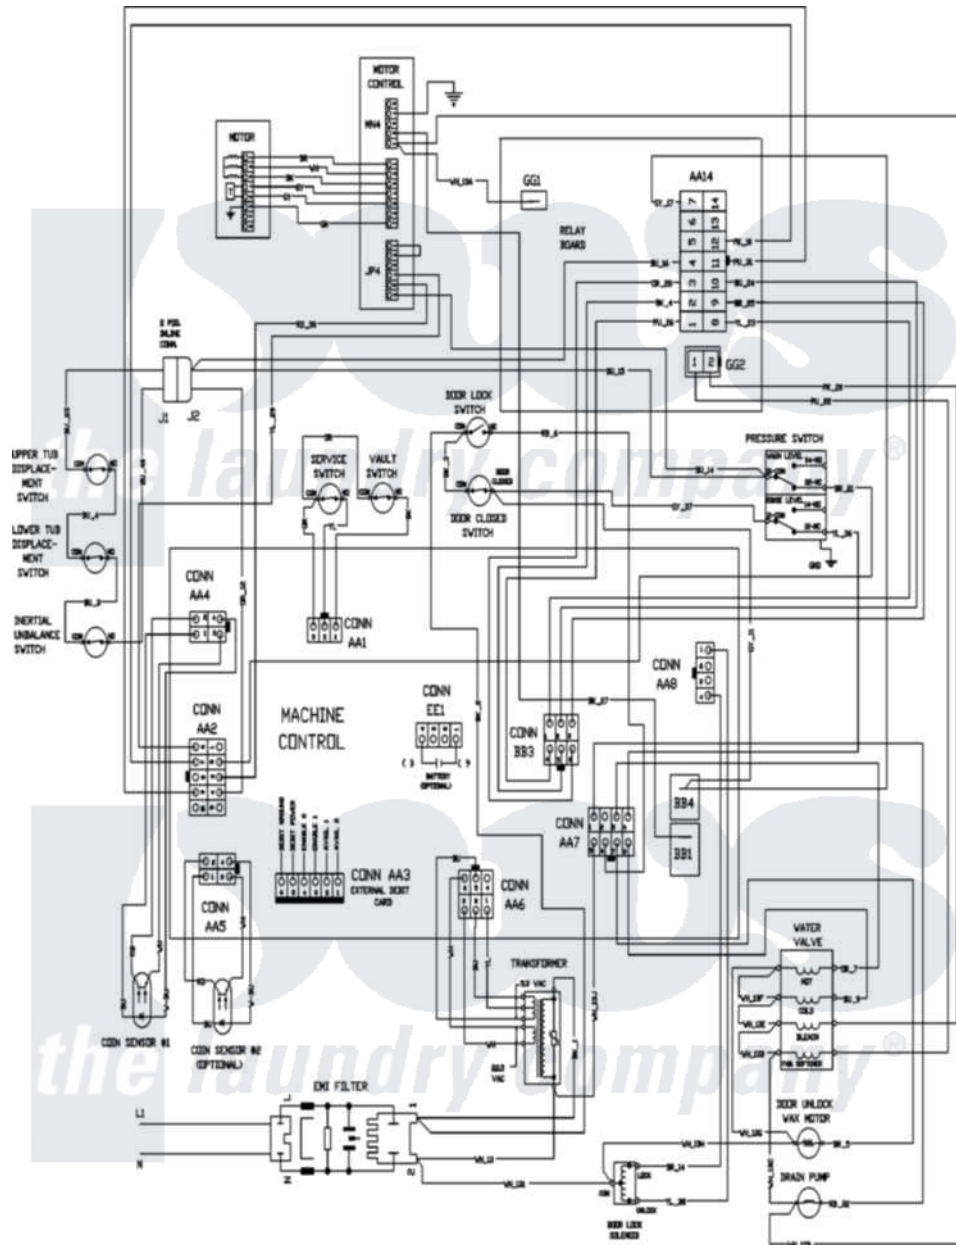

# Maytag MAH21PSAWW 12 - WIRING INFORMATION(SER 31)

Maytag Residential Maytag MAH21PSAWW Washer Parts Parts Diagram 12 - WIRING INFORMATION(SER 31)  
 Click on the part number to view part

Item	Original Part Number	Replaced By	Status	Part Description
001	NLA		Not Available	WIRING INFORMATION