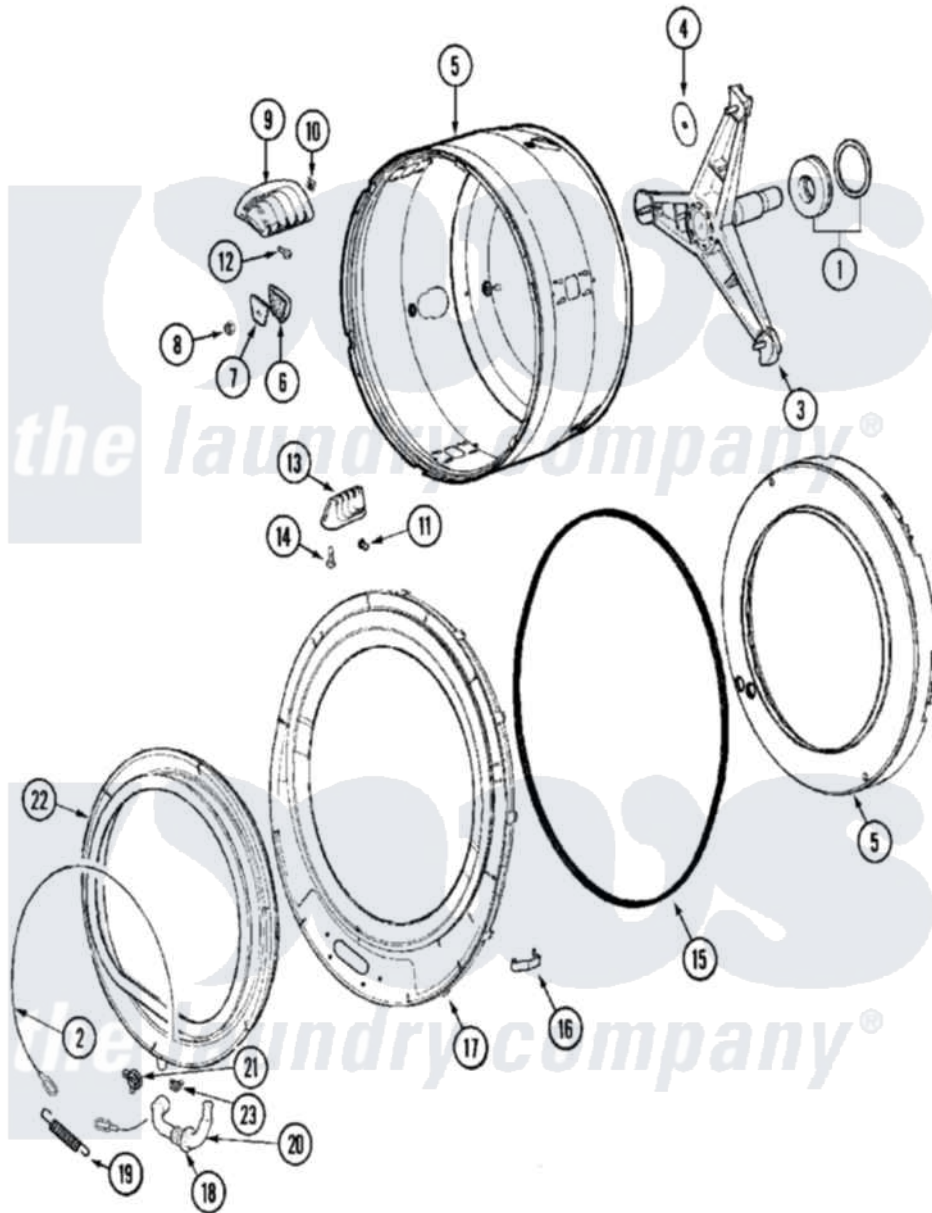

Maytag MAH21PSDWW 07 - SPINNER ASSEMBLY & OUTER TUB COVER

Maytag Residential Maytag MAH21PSDWW Washer Parts Parts Diagram 07 - SPINNER ASSEMBLY & OUTER TUB COVER

Click on the part number to view part

Item	Original Part Number	Replaced By	Status	Part Description
001	12002022			Lip Seal Kit
002	22002327			Wire, Boot Clamp
003	22004081	W10181639		Support
004	22002023			Washer, Plastic
005	22003670	6-2717080		Spinner As
006	22002482			Washer, Profile
007	22002020			Washer, Spinner Support
008	22002122	2207454		Nut, Hex
009	22001985			Baffle, Drip
010	22002009			Grommet, Baffle
011	22001999			Grommet, Baffle
012	22003556			Screw, Baffle
013	22001986			Baffle, Drip
014	22002059			Screw, Baffle
015	22002077			Seal, Tub Cover
016	22002050			Clip, Tub To Cover

017	22004264	22004254	Cover, Tub W/Sealandcaps Aspk
018	22003074		Guard, Hose
019	22002099		Spring, Tub
020	22003071	22004477	Drain Hose, Door Boot
021	Y22003072		CLAMP, HOSE DOUBLE WIRE
022	22003893		Door Boot, Black
023	22003073	596669	Clamp, Manifold