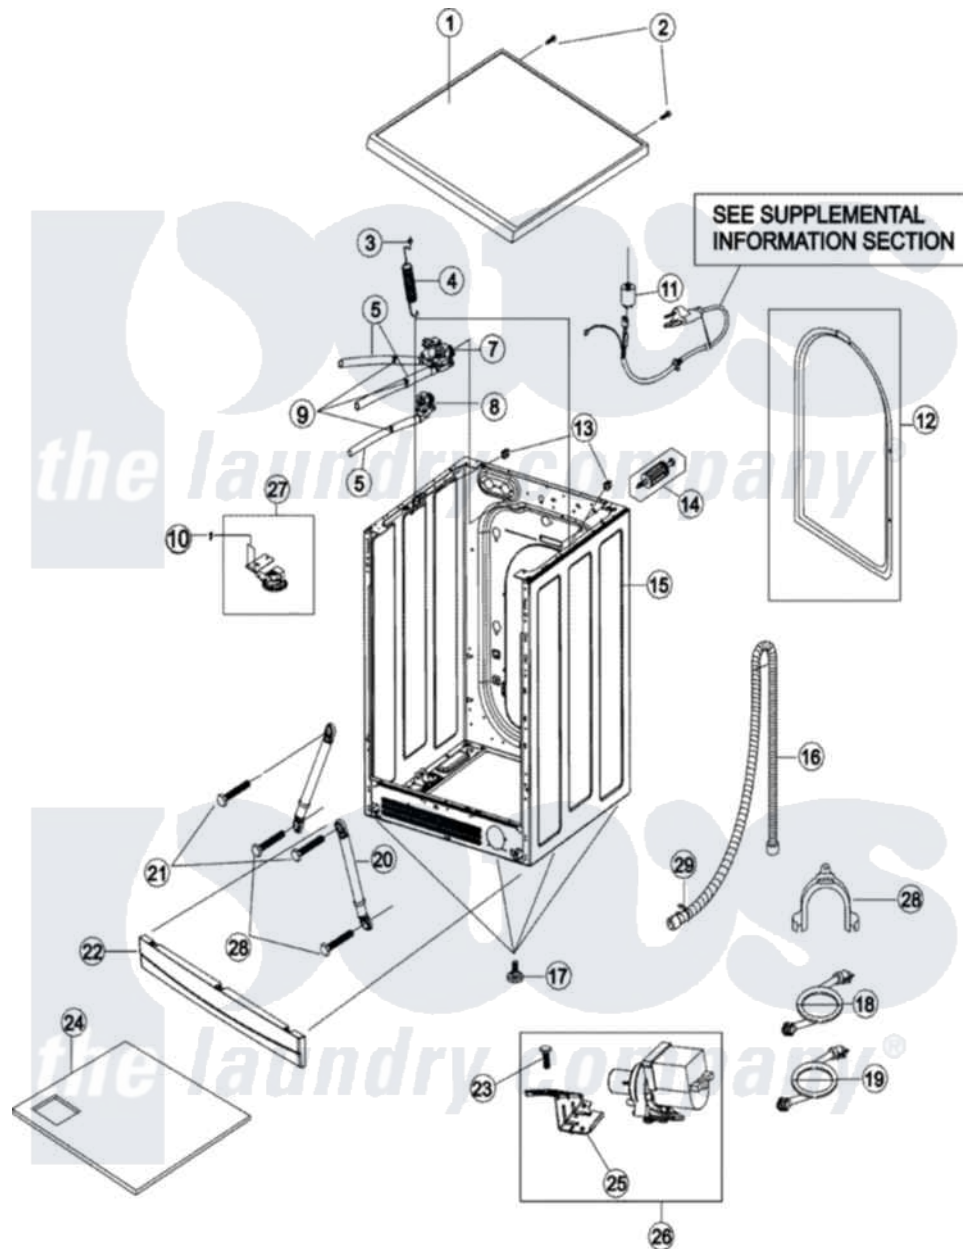

# Maytag MAH2400AWW 01 - CABINET

Maytag [Residential Maytag MAH2400AWW Washer Parts](#) Parts Diagram 01 - CABINET  
 Click on the part number to view part

Item	Original Part Number	Replaced By	Status	Part Description
1	<a href="#">34001128</a>			Assembly-Cover Top
2	<a href="#">34001185</a>			Screw-Tapping
3	<a href="#">34001150</a>			Sleeve-Plug
4	<a href="#">34001137</a>			Spring-Hanger
5	34001249	<a href="#">34001210</a>		Hose-Dispe
6	<a href="#">34001210</a>			Hose-Dispe
7	<a href="#">34001151</a>			Valve, Inlet
8	<a href="#">34001131</a>			Valve, Inlet
9	34001208	<a href="#">596669</a>		Clamp, Manifold
10	<a href="#">6006-001170</a>			Screw-Tapping
11	<a href="#">34001203</a>			EMI Filter
12	<a href="#">34001092</a>			Cover-Back
13	<a href="#">34001097</a>			Guide, Spring-Washer Only
14	<a href="#">34001134</a>			Assembly-Fixer Tub
15	<a href="#">34001129</a>			Assembly-Frame -Washer Lu
16	<a href="#">34001095</a>			Hose, Drain

17	<a href="#">34001096</a>		Assembly-Leg
18	<a href="#">34001089</a>		Hose, Water Inlet
19	<a href="#">34001094</a>		Hose, Water Inlet
20	<a href="#">34001447</a>		Damper
"	34001132	<a href="#">34001447</a>	Damper
21	<a href="#">34001148</a>		Bolt
22	<a href="#">35001007</a>		Cover-Front
23	<a href="#">34001147</a>		Bolt
24	<a href="#">34001198</a>		Shutter
25	<a href="#">34001199</a>		Bracket-Pump
26	<a href="#">34001098</a>		Assembly-Pump Drain
27	<a href="#">34001209</a>		Assembly-Sensor/Pressure Switch
28	<a href="#">34001336</a>		U-Bend, Drain Hose
29	34001224	<a href="#">596669</a>	Clamp, Manifold