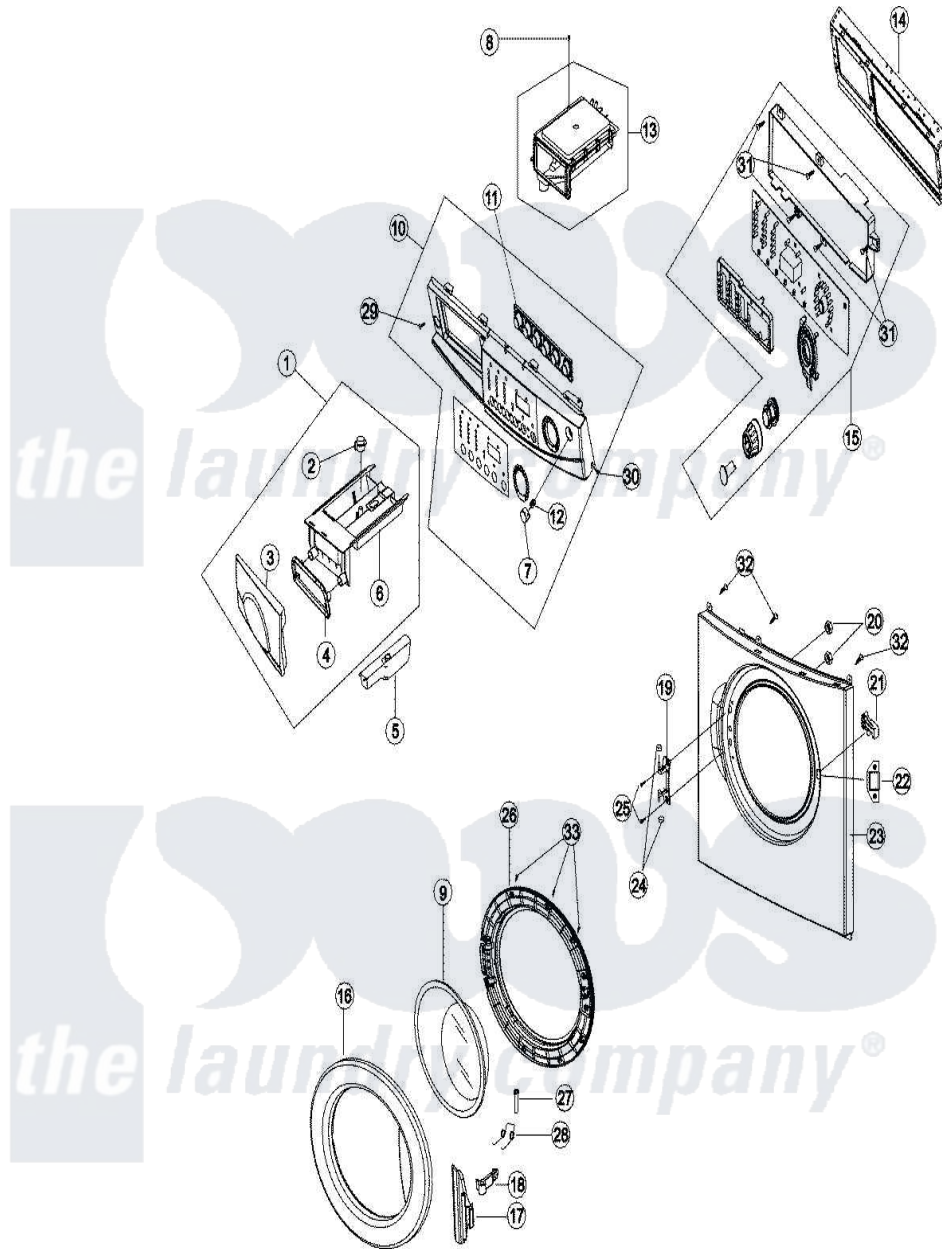

# Maytag MAH2400AWW 02 - DOOR - FRONT PANEL

Maytag Residential Maytag MAH2400AWW Washer Parts Parts Diagram 02 - DOOR - FRONT PANEL  
 Click on the part number to view part

Item	Original Part Number	Replaced By	Status	Part Description
1	<a href="#">34001197</a>			Assembly, Dispenser Drawer
2	<a href="#">34001087</a>			Cap-Rinse
3	<a href="#">34001141</a>			Panel-Drawer
4	34001190	<a href="#">34001345</a>		Handle-Drawer
5	<a href="#">34001278</a>			Cup, Bleach
"	<a href="#">34001191</a>			Assembly-Cover Drawer
6	<a href="#">34001103</a>			Body-Drawer
7	<a href="#">35001053</a>			Button-Push
8	6002-000213		Not Available	Screw-Tapping (5)
9	<a href="#">34001106</a>			Door-Glass
10	<a href="#">34001086</a>			Assembly-Panel Control
11	<a href="#">35001069</a>			Button-Push
12	<a href="#">35001068</a>			Spring Etc-Button
13	<a href="#">34001102</a>			Assembly-Housing Drawer
14	<a href="#">34001100</a>			Assembly-Frame Plate
15	12002616	<a href="#">12002651</a>		Control Board Assembly

"	<a href="#">12002651</a>		Control Board Assembly
"	34001176	<a href="#">12002651</a>	Control Board Assembly
16	<a href="#">34001178</a>		Cover-Door
17	<a href="#">34001196</a>		Handle-Door
18	<a href="#">34001111</a>		Lever-Door
19	<a href="#">34001215</a>		Hinge-Door
20	34001144	<a href="#">58001026</a>	Nut, Hex
21	<a href="#">34001011</a>		Door-Lock S/W
22	<a href="#">34001051</a>		Cover-Front
23	34001145	Not Available	ASSY-FRAME FRONT LU
24	<a href="#">34001192</a>		Bushing, Hinge Guide
25	34001193	<a href="#">8169475</a>	Screw
26	<a href="#">34001179</a>		Holder-Glass
27	<a href="#">34001194</a>		Guide-Bar
28	<a href="#">34001195</a>		Spring-Handle
29	<a href="#">34001214</a>		Screw-Console To Front Frame
30	<a href="#">34001213</a>		Screw-Painted, Side Panel
31	6002-000213	Not Available	Screw-Tapping (5)
32	<a href="#">34001211</a>		Screw-Pump Bracket
33	34001193	<a href="#">8169475</a>	Screw