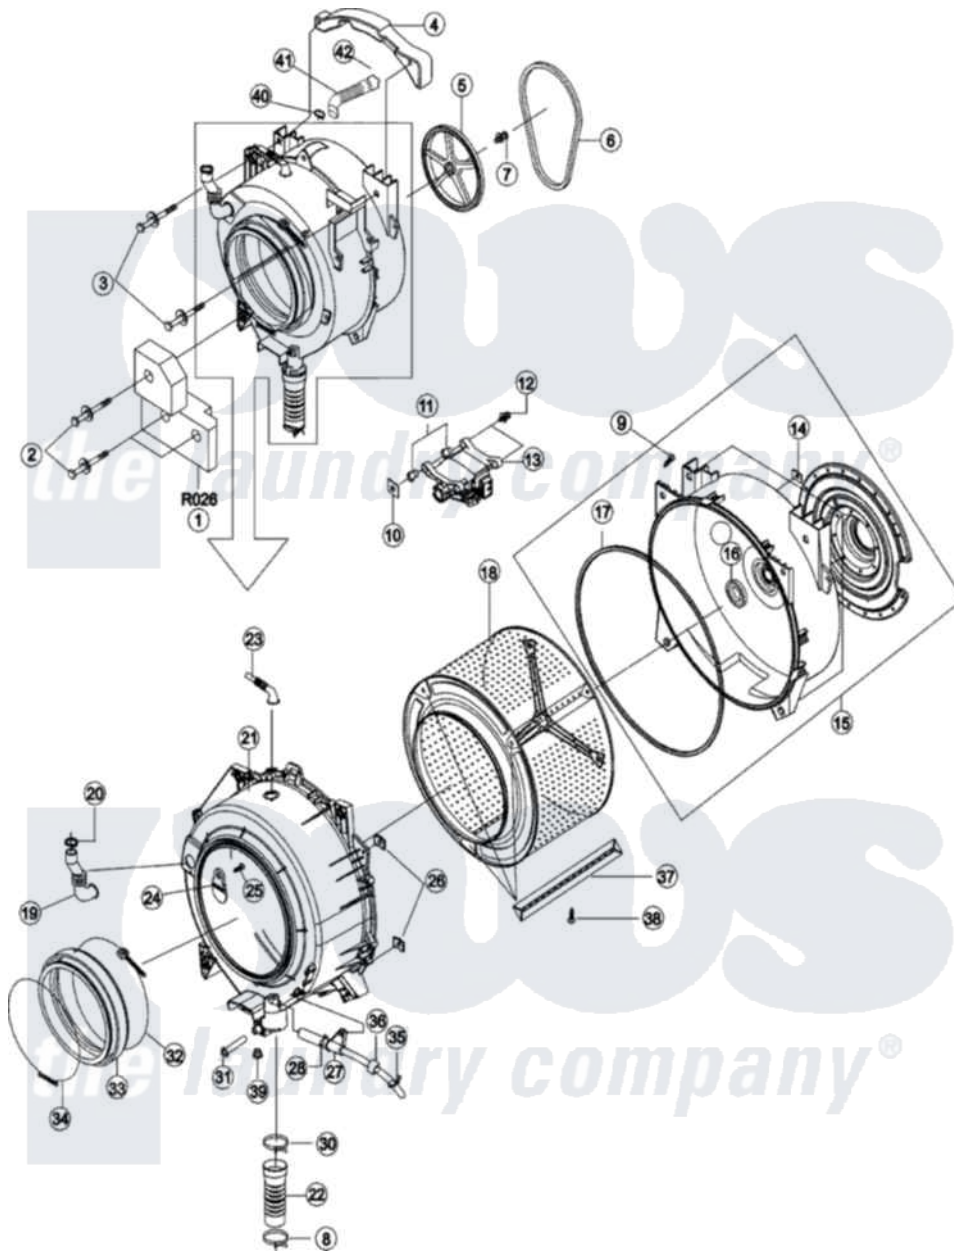

Maytag MAH2400AWW 04 - TUB

Maytag [Residential Maytag MAH2400AWW Washer Parts](#) Parts Diagram 04 - TUB
 Click on the part number to view part

Item	Original Part Number	Replaced By	Status	Part Description
1	34001156			Weight-Balance
2	34001158			Bolt Assembly
3	34001159			Exhaust Pipe
4	34001160			Weight-Balancer
5	34001124			Pulley - Washer
6	34001117			Belt
7	34001205			Assembly-Bolt
8	34001165	34001289		Clamp, Hose
9	34001212			Screw-Outer Tub Front To Back
10	34001163			Bracket-Nut
11	34001157			Bushing, Motor
12	34001158			Bolt Assembly
13	34001122			Motor-Drum
14	34001168			Bracket-Nut
15	34001115	12002538		Rear Outer
16	34001159			Exhaust Pipe

17	34001123		Packing-Tub
18	34001175	12002539	Spinner As
19	34001120		Hose-Drawer Tub
20	34001161	596669	Clamp, Manifold
21	34001174		Tub-Front
22	34001121		Hose-Filter Tub
23	34001119		Hose-Air
24	34001127		Vane-Check
25	34001162		Seal, Rubber
26	34001168		Bracket-Nut
27	34001091		Assembly-Hose Pressure
28	34001207	596669	Clamp, Manifold
29	34001121		Hose-Filter Tub
30	34001165	34001289	Clamp, Hose
31	34001202		Thermistor
32	34001113		Assembly-Clamp Diaphragm
33	34001118		Door-Diaphragm
34	34001116		Assembly-Wire Diaphragm
35	34001169		Clamp, Hose
36	34001170		Sponge-Hose Air
37	34001171	12002540	Baffle Rep
38	34001219		Screw-Baffle
39	34001162		Seal, Rubber
40	34001225		Band-Ring
41	34001226		Hose-O.f.
42	34001227		Cap-O.f.