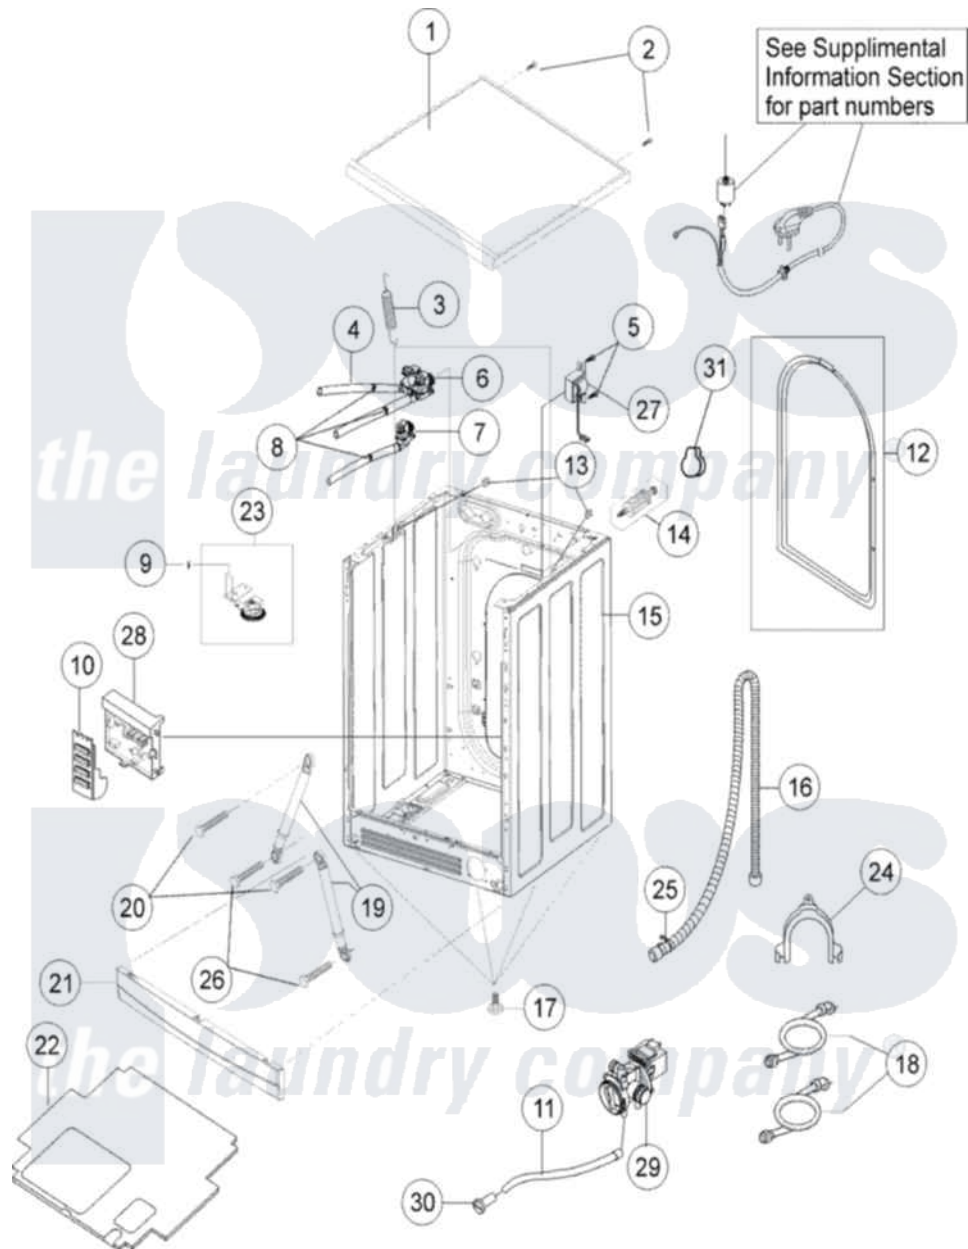

Maytag MAH2440AGW 01 - CABINET

Maytag [Residential Maytag MAH2440AGW Washer Parts](#) Parts Diagram 01 - CABINET
 Click on the part number to view part

Item	Original Part Number	Replaced By	Status	Part Description
1	34001128			Assembly-Cover Top
2	34001185			Screw-Tapping
3	34001137			Spring-Hanger
4	34001249	34001210		Hose-Dispe
5	6002-000213		Not Available	Screw-Tapping (5)
6	34001358			Valve-Water
7	34001359			Valve-Water
8	34001208	596669		Clamp, Manifold
9	6006-001170			Screw-Tapping
10	34001372			Guide-Cover Pcb
11	34001371			Hose-Drain
12	34001092			Cover-Back
13	34001097			Guide, Spring-Washer Only
14	34001134			Assembly-Fixer Tub
15	34001362			Assembly-Frame
16	34001363			Assembly-Hose Drain

17	34001096		Assembly-Leg
18	34001364		Hose-Water - Cold
"	34001396		Hose-Water - Hot
19	34001132	34001447	Damper
"	34001447		Damper
20	34001148		Bolt
21	34001365		Cover-Front
22	34001198		Shutter
23	34001209		Assembly-Sensor/Pressure Switch
24	34001200	34001500	Guide Hose
25	34001366	3367052	Clamp, Hose
26	34001147		Bolt
27	34001367		Trans-Reactor V
28	34001368		Assembly-Pcb Parts
29	34001370		Assembly-Pump Drain
30	34001369		Cap-Drain
31	34001395		Stack Kit, 27"