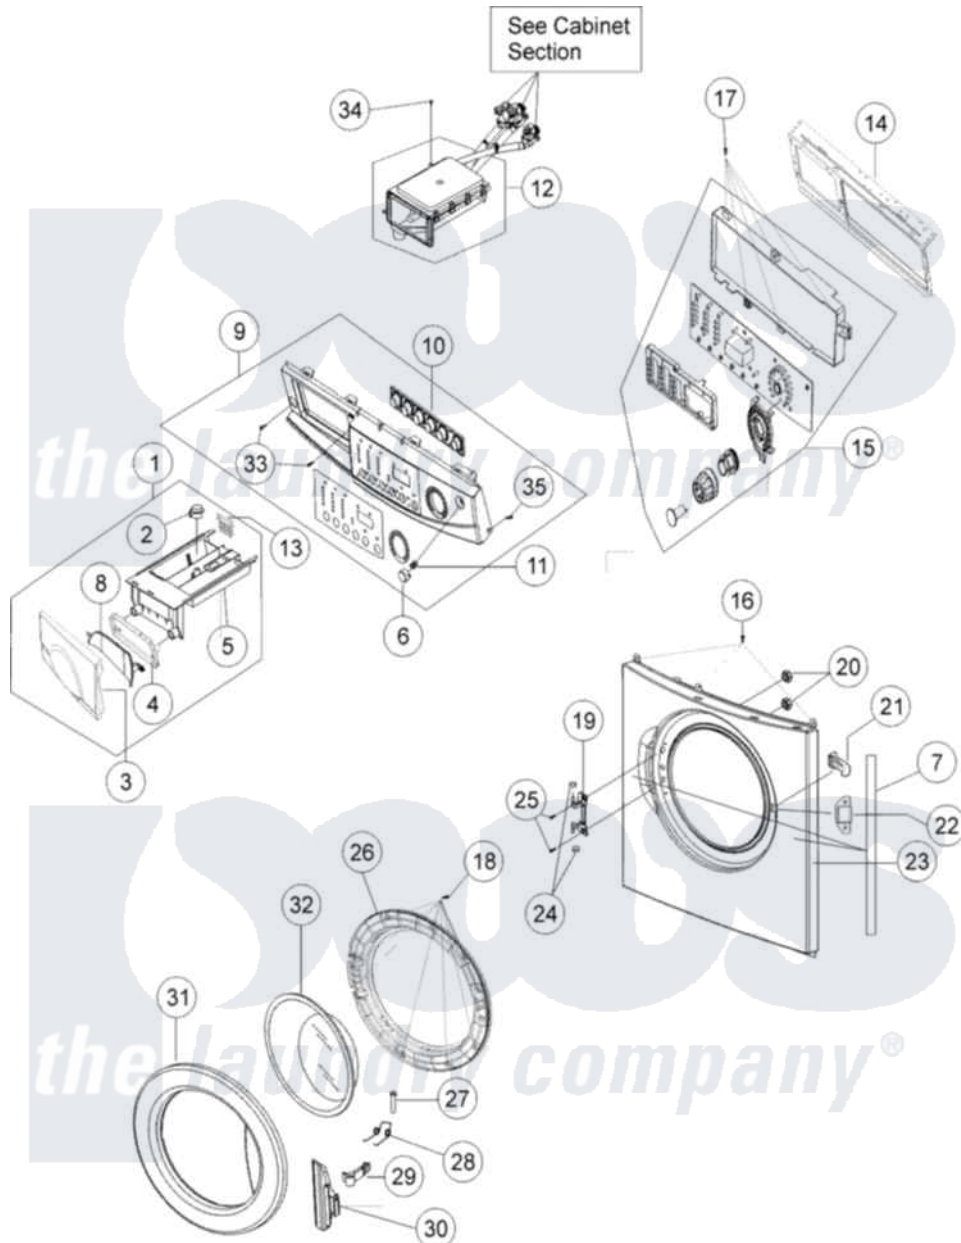

# Maytag MAH2440AGW 02 - CONTROL PANEL - FRONT

Maytag Residential Maytag MAH2440AGW Washer Parts Parts Diagram 02 - CONTROL PANEL - FRONT  
 Click on the part number to view part

Item	Original Part Number	Replaced By	Status	Part Description
1	<a href="#">34001489</a>			Assembly-Pcb Part
2	<a href="#">34001087</a>			Cap-Rinse
3	<a href="#">34001344</a>			Panel-Drawer
4	<a href="#">34001345</a>			Handle-Drawer
5	<a href="#">34001103</a>			Body-Drawer
6	<a href="#">35001053</a>			Button-Push
7	<a href="#">34001375</a>			Sponge-Epdm
8	<a href="#">34001374</a>			Cover-Panel
9	<a href="#">34001490</a>			Assembly-Pcb Part
"	<a href="#">34001346</a>			Assembly-Panel Control
"	<a href="#">12002618</a>			Control Board Assembly
10	<a href="#">35001069</a>			Button-Push
11	<a href="#">35001068</a>			Spring Etc-Button
12	<a href="#">34001102</a>			Assembly-Housing Drawer
13	<a href="#">34001317</a>			Screw, Special
14	<a href="#">34001100</a>			Assembly-Frame Plate

15	<a href="#">34001489</a>		Assembly-Pcb Part
"	<a href="#">34001368</a>		Assembly-Pcb Parts
16	35001166	<a href="#">34001211</a>	Screw-Pump Bracket
17	6002-000213		Not Available
			Screw-Tapping (5)
18	6002-001006		Not Available
			SCREW
19	<a href="#">34001215</a>		Hinge-Door
20	34001144	<a href="#">58001026</a>	Nut, Hex
21	<a href="#">34001474</a>		Door Switch
22	<a href="#">34001051</a>		Cover-Front
23	34001145		Not Available
			ASSY-FRAME FRONT LU
24	<a href="#">34001192</a>		Bushing, Hinge Guide
25	6002-001006		Not Available
			SCREW
26	<a href="#">34001179</a>		Holder-Glass
27	<a href="#">34001194</a>		Guide-Bar
28	<a href="#">34001195</a>		Spring-Handle
29	<a href="#">34001111</a>		Lever-Door
30	<a href="#">34001196</a>		Handle-Door
31	<a href="#">34001178</a>		Cover-Door
32	<a href="#">34001106</a>		Door-Glass
33	<a href="#">34001214</a>		Screw-Console To Front Frame
34	6002-000473	<a href="#">1163283</a>	Screw
35	<a href="#">34001213</a>		Screw-Painted, Side Panel