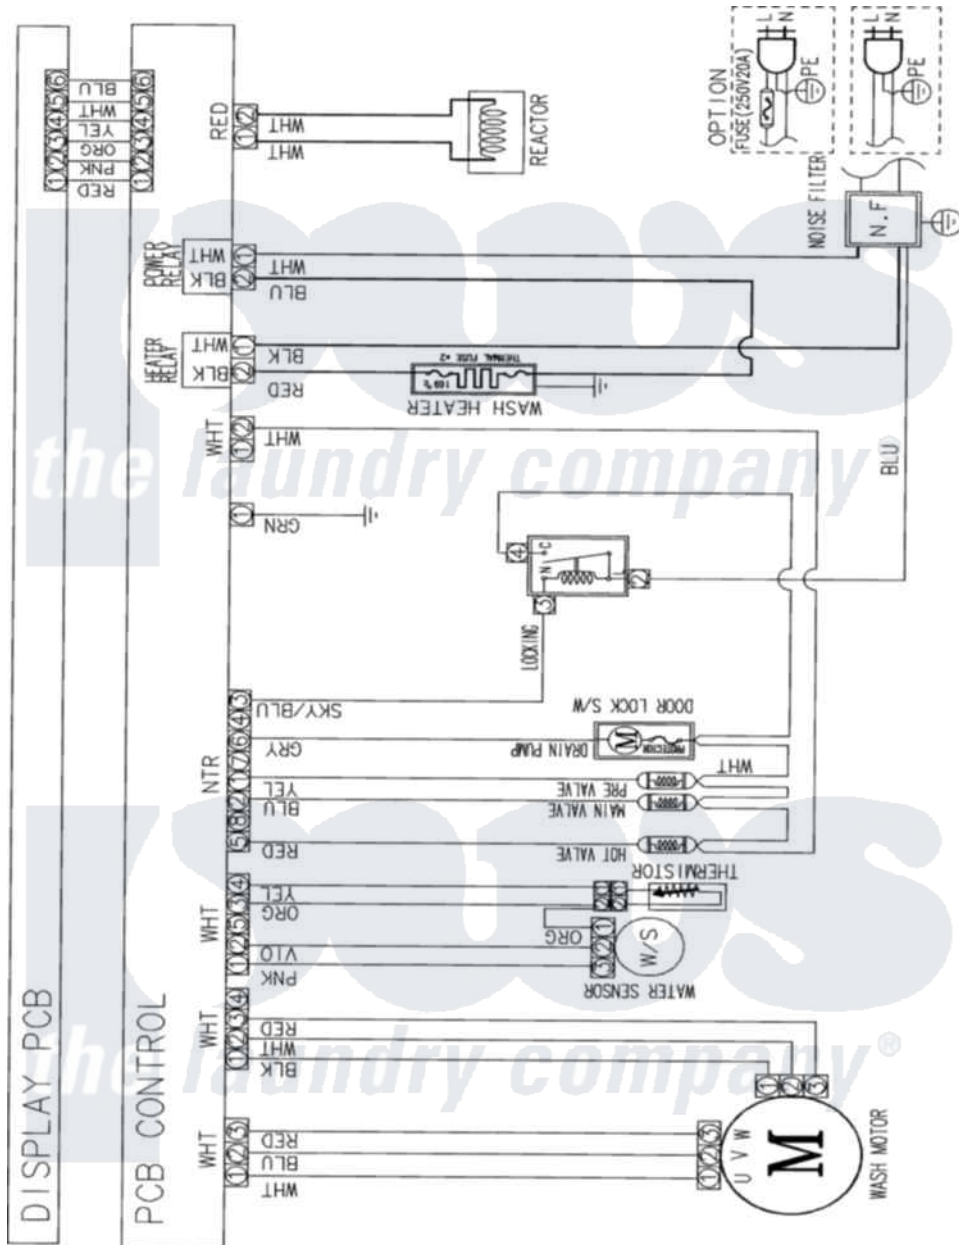

# Maytag MAH2440AGW 05 - WIRING INFORMATION

Maytag Residential Maytag MAH2440AGW Washer Parts Parts Diagram 05 - WIRING INFORMATION  
 Click on the part number to view part

Item	Original Part Number	Replaced By	Status	Part Description
1	15003681		Not Available	ASSY-WIRE DIAPHGRAM