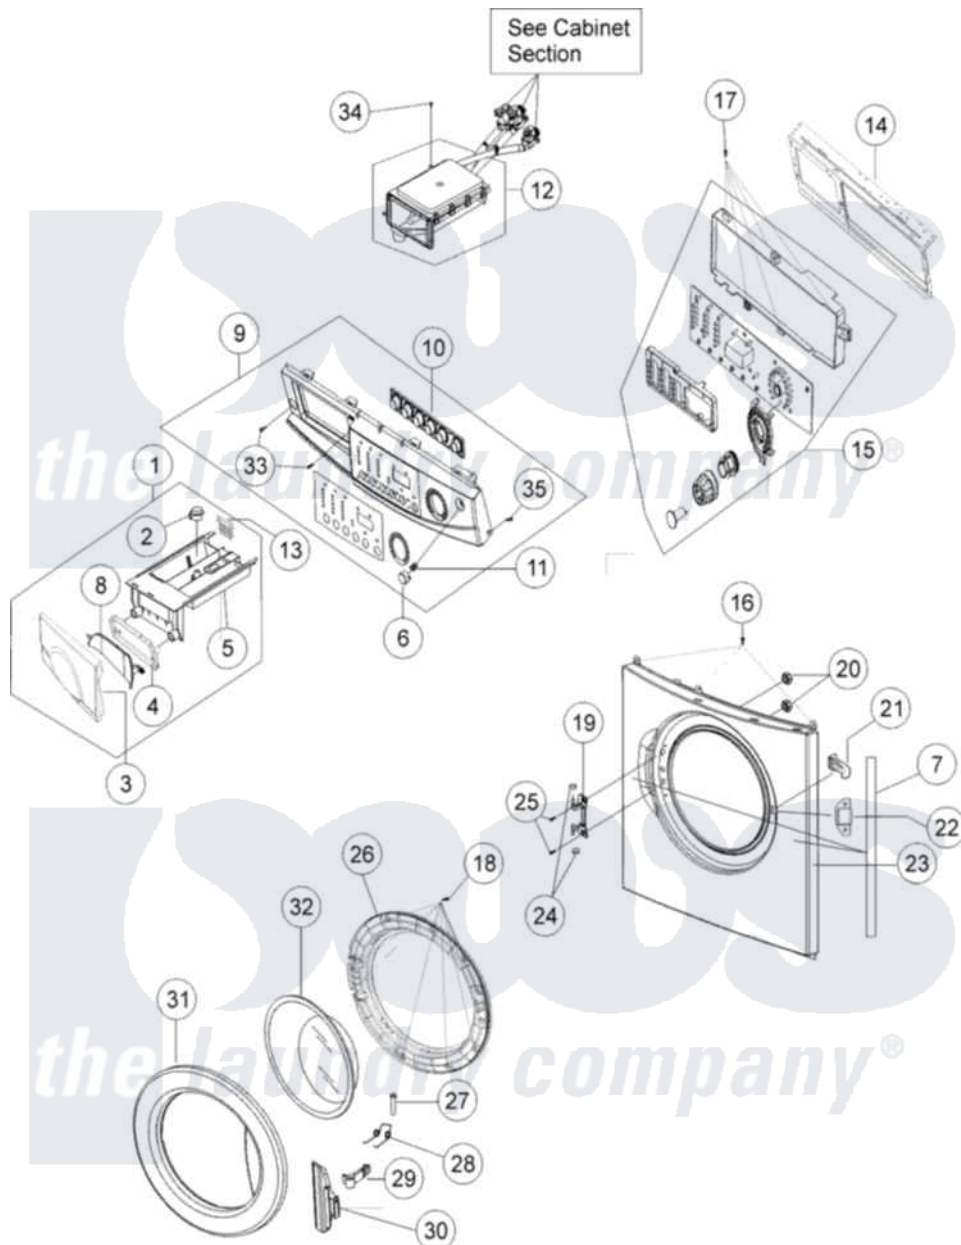

Maytag MAH2440BGW 02 - CONTROL PANEL - FRONT

Maytag Residential Maytag MAH2440BGW Washer Parts Parts Diagram 02 - CONTROL PANEL - FRONT
 Click on the part number to view part

Item	Original Part Number	Replaced By	Status	Part Description
1	34001489			Assembly-Pcb Part
2	34001087			Cap-Rinse
3	34001344			Panel-Drawer
4	34001345			Handle-Drawer
5	34001103			Body-Drawer
6	35001053			Button-Push
7	34001375			Sponge-Epdm
8	34001374			Cover-Panel
9	12002618			Control Board Assembly
"	34001347			Assembly-Panel Control
10	35001069			Button-Push
11	35001068			Spring Etc-Button
12	34001102			Assembly-Housing Drawer
13	34001317			Screw, Special
14	34001100			Assembly-Frame Plate
15	34001368			Assembly-Pcb Parts

"	34001489		Assembly-Pcb Part
16	35001166	34001211	Screw-Pump Bracket
17	6002-000213		Not Available Screw-Tapping (5)
18	6002-001006		Not Available SCREW
19	34001215		Hinge-Door
20	34001144	58001026	Nut, Hex
21	34001474		Door Switch
22	34001051		Cover-Front
23	34001145		Not Available ASSY-FRAME FRONT LU
24	34001192		Bushing, Hinge Guide
25	6002-001006		Not Available SCREW
26	34001179		Holder-Glass
27	34001194		Guide-Bar
28	34001195		Spring-Handle
29	34001111		Lever-Door
30	34001196		Handle-Door
31	34001178		Cover-Door
32	34001106		Door-Glass
33	34001214		Screw-Console To Front Frame
34	6002-000473	1163283	Screw
35	34001213		Screw-Painted, Side Panel