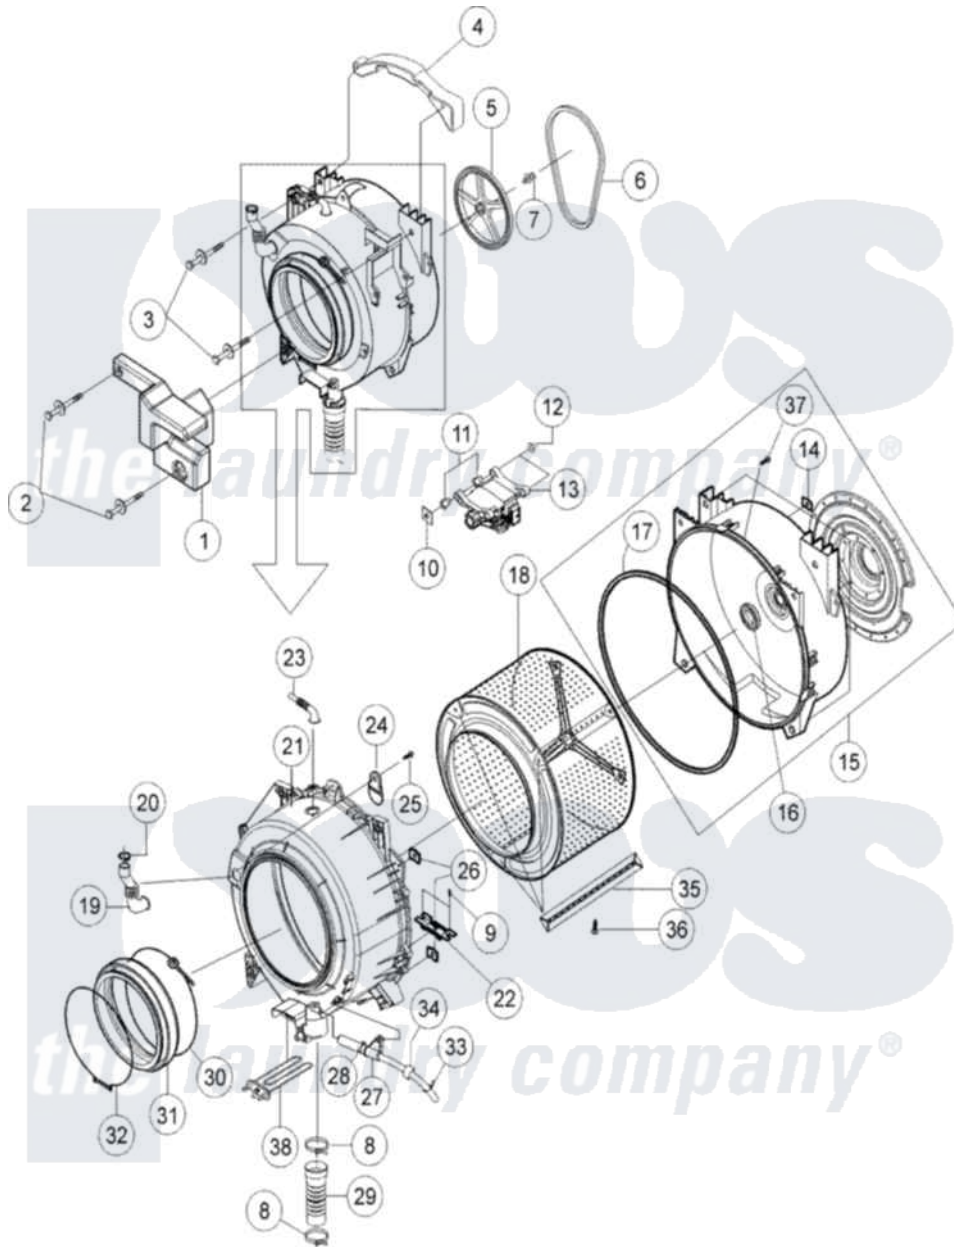

Maytag MAH2440BGW 04 - TUB

Maytag Residential Maytag MAH2440BGW Washer Parts Parts Diagram 04 - TUB
 Click on the part number to view part

Item	Original Part Number	Replaced By	Status	Part Description
1	34001156			Weight-Balance
2	34001158			Bolt Assembly
3	34001349			Assembly-Bolt
4	34001160			Weight-Balancer
5	34001124			Pulley - Washer
6	6002-001199		Not Available	SCREW-TAPPING
7	34001154			Assembly-Bolt
8	34001165	34001289		Clamp, Hose
9	34001251		Not Available	SCREW, TAPPING
10	34001163			Bracket-Nut
11	34001157			Bushing, Motor
12	34001158			Bolt Assembly
13	34001351			Motor-Drum
14	34001168			Bracket-Nut
15	34001352			Assembly-Tub Back
16	34001159			Exhaust Pipe

17	34001123		Packing-Tub
18	34001175	12002539	Spinner As
19	34001120		Hose-Drawer Tub
20	34001161	596669	Clamp, Manifold
21	34001353	Not Available	TUB-FRONT
22	34001356		Bracket-Heater
23	34001119		Hose-Air
24	34001127		Vane-Check
25	34001219		Screw-Baffle
26	34001168		Bracket-Nut
27	34001091		Assembly-Hose Pressure
28	34001208	596669	Clamp, Manifold
29	12002606		Assembly-Door Kit
30	34001113		Assembly-Clamp Diaphragm
31	34001354		Door-Diaphragm
32	34001116		Assembly-Wire Diaphragm
33	34001169		Clamp, Hose
34	34001170		Sponge-Hose Air
35	34001171	12002540	Baffle Rep
36	34001219		Screw-Baffle
37	34001212		Screw-Outer Tub Front To Back
38	34001355		Heater