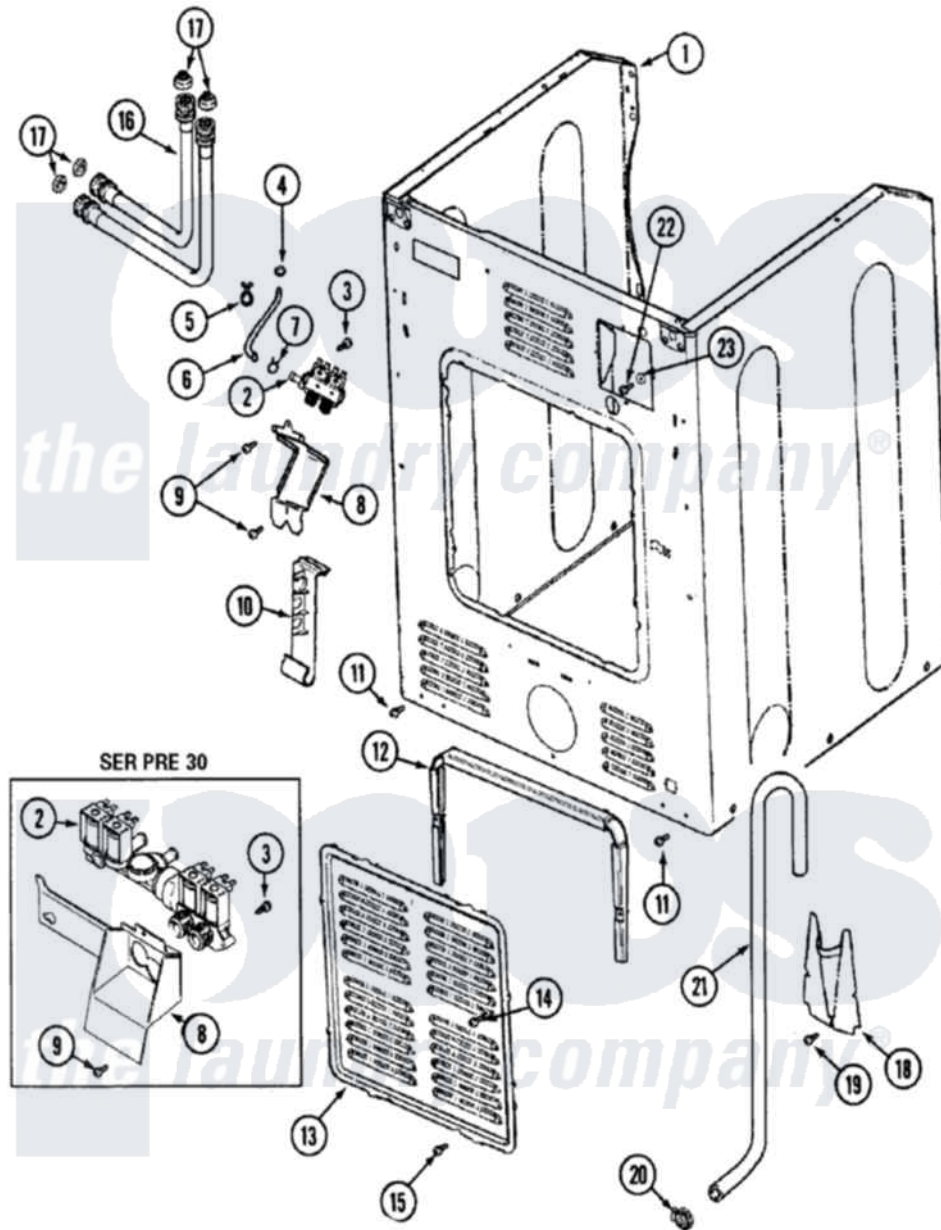

Maytag MAH3000AAW 03 - CABINET-REAR

Maytag [Residential Maytag MAH3000AAW Washer Parts](#) Parts Diagram 03 - CABINET-REAR
 Click on the part number to view part

Item	Original Part Number	Replaced By	Status	Part Description
1	22001995			Screw Note: Screw, Tumbler Front And Shroud
"	22002445		Not Available	LABEL, SAFETY
"	22002548	22003639		Cabinet Assembly
"	22003367	22004095		Hinge, Plastic
"	22003582		Not Available	CABINET, ASSY. (WHT-AS PK)
"	12001424	22003639		Cabinet Assembly
2	22002938			Valve, Water
"	22002903			Valve, Water
"	205161	489503		Clamp
3	22002436			Screw, Water Valve Bracket
"	Y313561			Screw---NA
4	22002054	285655		Clamp, Hose
5	22002027	74007164		Lock- Purs
6	22002179	8539404		Tie-Wire
"	22002296			Hose, Injector

7	216169	596669	Clamp, Manifold
8	22002089	22002572	Bracket- W
"	33002212		Bracket, Water Valve
9	22001996	3370225	Screw
10	33002213		Rack, Hose
11	22001995		Screw Note: Screw, Tumbler Front And Shroud
12	22002022		Spacer, Access Panel
13	22002092		Panel, Access
14	22002295	67006908	Screw, Ice Rack
15	22001996	3370225	Screw
16	22002229	22002960	Strainer, Washer Inlet
"	202860		Inlet Hose Assembly
17	Y013783		Washer, Inlet Hose
18	22002093	22002704	Cover, Drain Hose
19	22001995		Screw Note: Screw, Tumbler Front And Shroud
20	22001984	285655	Clamp, Hose
21	12001659	12001807	Drain Hose Kit
"	22002893	8539404	Tie-Wire
"	22002891	12001807	Drain Hose Kit
"	22002085	12001807	Drain Hose Kit
"	22002892		Retainer, Drain Hose
22	33001245		Screw---NA
23	313363	Not Available	WASHER
24	12001429	12001674	Drain Hose