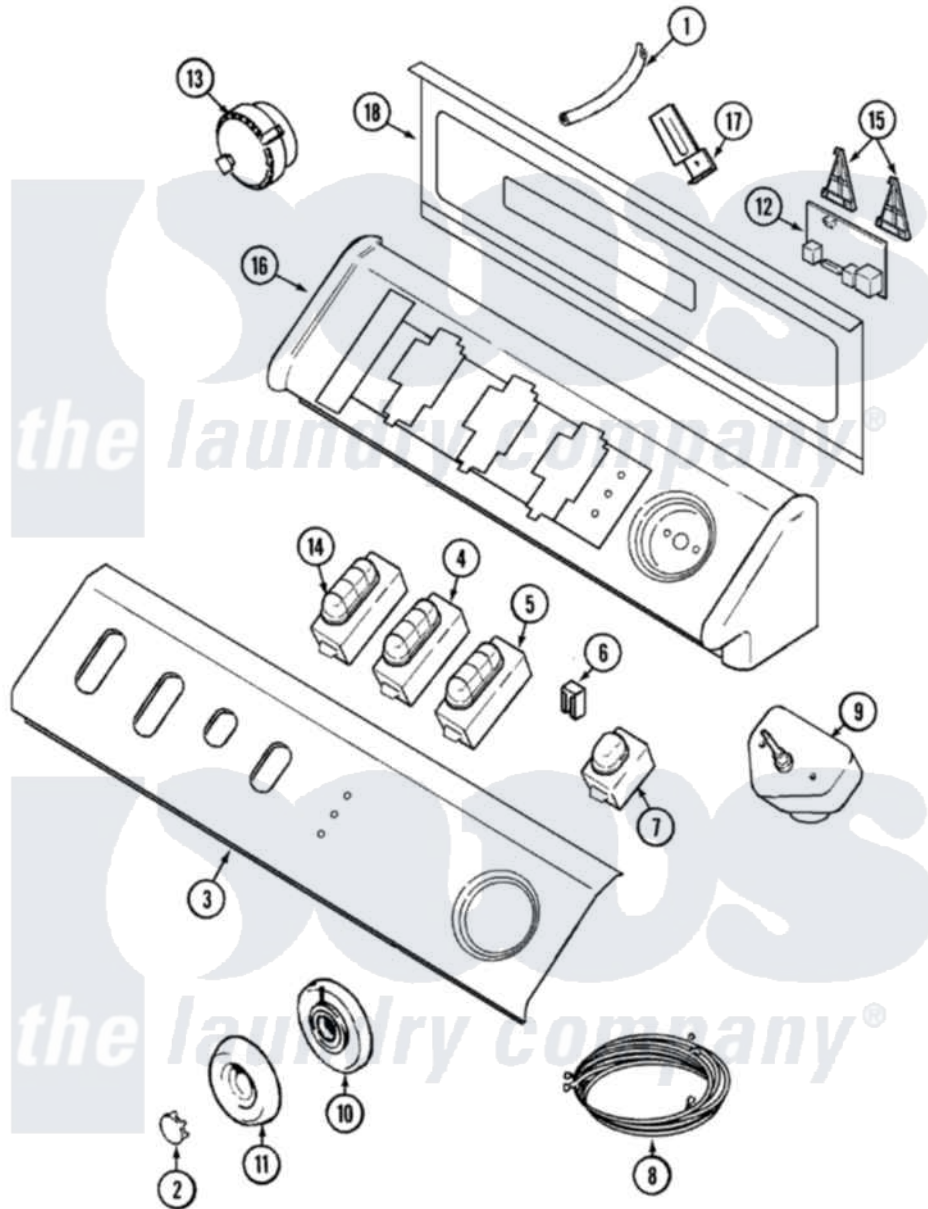

# Maytag MAH3000AAW 04 - CONTROL PANEL

Maytag [Residential Maytag MAH3000AAW Washer Parts](#) Parts Diagram 04 - CONTROL PANEL  
 Click on the part number to view part

Item	Original Part Number	Replaced By	Status	Part Description
1	<a href="#">22002010</a>			Hose, Pressure Switch
2	<a href="#">22001664</a>			Timer Knob Insert/Cap
3	<a href="#">22002275</a>			Panel, Control
4	<a href="#">22001788</a>			Button, Switch
"	<a href="#">22001789</a>			Button, Switch
"	<a href="#">22002489</a>			Switch, Temperature
5	<a href="#">22001788</a>			Button, Switch
"	<a href="#">22001789</a>			Button, Switch
"	<a href="#">22002488</a>			Switch, Options
6	<a href="#">903115</a>			Lock Light
"	<a href="#">22002281</a>			Indicator Light
7	<a href="#">22002560</a>			Switch, Push To Start
8	22002491		Not Available	WIRE HARNESS, MAIN
"	<a href="#">22002644</a>			Wire Harness, Main
9	22001662	<a href="#">8534058</a>		Screw
"	<a href="#">22002992</a>			Timer

10	<a href="#">22002282</a>		Bezel, Timer Dial
11	<a href="#">22001659</a>		Timer Knob - Grey
12	22002492	<a href="#">22002917</a>	Board, Control
"	<a href="#">912077</a>		Locknut, Reader Harness
"	<a href="#">22002287</a>		Screw, Machine Control
13	<a href="#">22002994</a>		Switch, Pressure
"	22002048	<a href="#">22002921</a>	Switch- Pr
14	<a href="#">22002490</a>		Switch, Fabric
"	<a href="#">22001788</a>		Button, Switch
"	<a href="#">22001789</a>		Button, Switch
15	<a href="#">22002284</a>		Bracket
16	<a href="#">22001948</a>		Lens, Indicator Light
"	33002105	Not Available	CONSOLE (WHT)
17	<a href="#">22002178</a>		Bracket, Air Dome Hose
"	22001996	<a href="#">3370225</a>	Screw
"	22002345	Not Available	TIE, WIRE
18	33001806	Not Available	BACK, CONSOLE PANEL
"	Y22002339	<a href="#">8534058</a>	Screw
"	22001996	<a href="#">3370225</a>	Screw
19	16009250	<a href="#">22002298</a>	Manual, Use And Care
20	22002303	Not Available	VIDEO, U & C (BURGUNDY)
21	16010061	Not Available	MANUAL KIT, SERVICE