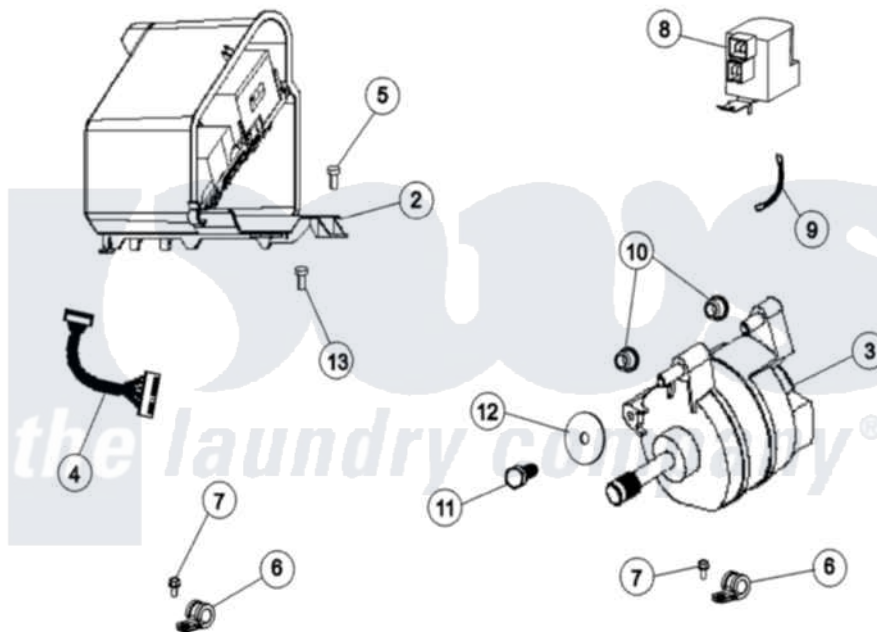

# Maytag MAH3000AAW 07 - MOTOR & MOTOR CONTROL

1 USE FOR ITEM 2 PRIOR TO SERIES 62

ITEM 1 - KIT CONTAINS:

Maytag [Residential Maytag MAH3000AAW Washer Parts](#) Parts Diagram 07 - MOTOR & MOTOR CONTROL  
 Click on the part number to view part

Item	Original Part Number	Replaced By	Status	Part Description
1	<a href="#">12002039</a>			Neptune Motor Conversion Kit
2	<a href="#">12002039</a>			Neptune Motor Conversion Kit
"	<a href="#">22004046</a>			Control Assembly, Motor
3	22003442	<a href="#">12002039</a>		Neptune Motor Conversion Kit
"	<a href="#">22003856</a>			Motor, Variable Speed
"	<a href="#">22003856</a>			Motor, Variable Speed
4	22004047	<a href="#">22004212</a>		Motor Harness
"	22002172	<a href="#">22002471</a>		Wire Harness, Motor Control
"	<a href="#">22002471</a>			Wire Harness, Motor Control
5	212276	<a href="#">W10116760</a>		Screw
6	<a href="#">22002471</a>			Wire Harness, Motor Control
7	Y310632	<a href="#">1163839</a>		Screw
8	22003854	<a href="#">22003858</a>		EMI Suppression Filter, 16a
"	<a href="#">33002501</a>			Filter, EMI
9	<a href="#">22004101</a>			Repair Jumper Harness
10	22002082	<a href="#">22003329</a>		Isolator, Motor

11 22002058

[22003599](#)

Bolt- Moto

12 22002086

[22002320](#)

Washer, Belt Tension Bolt

13 [22002019](#)

Screw, Wire Clip To Motor Cnt