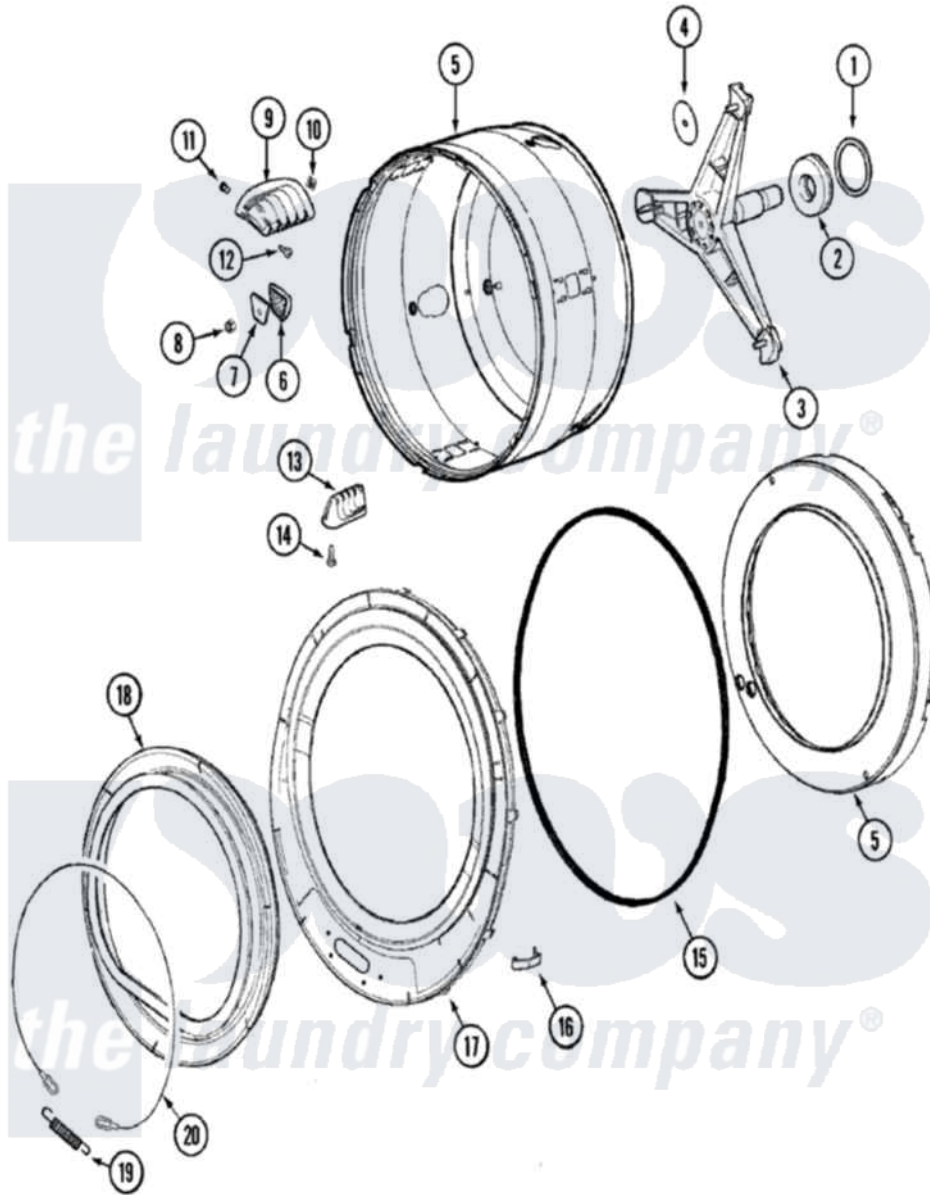

Maytag MAH3000AAW 09 - SPINNER ASSEMBLY & OUTER TUB COVER

Maytag Residential Maytag MAH3000AAW Washer Parts Parts Diagram 09 - SPINNER ASSEMBLY & OUTER TUB COVER

[Click on the part number to view part](#)

Item	Original Part Number	Replaced By	Status	Part Description
1	22002029	12002022		Lip Seal Kit
2	12001478	12002022		Lip Seal Kit
3	22002897	W10181639		Support
"	22001994	W10181639		Support
"	22002123			Tube, Molykote
4	22002023			Washer, Plastic
5	22002115	6-2717080		Spinner As
6	22002021	22002482		Washer, Profile
7	22002020			Washer, Spinner Support
8	22002122	2207454		Nut, Hex
9	22001985			Baffle, Drip
10	22002009			Grommet, Baffle
11	22001999			Grommet, Baffle
12	22002325	22003556		Screw, Baffle
13	22001986			Baffle, Drip
14	22002059			Screw, Baffle

15	22002077		Seal, Tub Cover
16	22002050		Clip, Tub To Cover
17	22003212		Cover, Tub --W
"	22002238	22003212	Cover, Tub --W
"	22002961	22003212	Cover, Tub --W
18	22003074		Guard, Hose
"	22001978	12002533	Boot Kit
"	12001772	12002533	Boot Kit
19	22002099		Spring, Tub
20	22002327		Wire, Boot Clamp