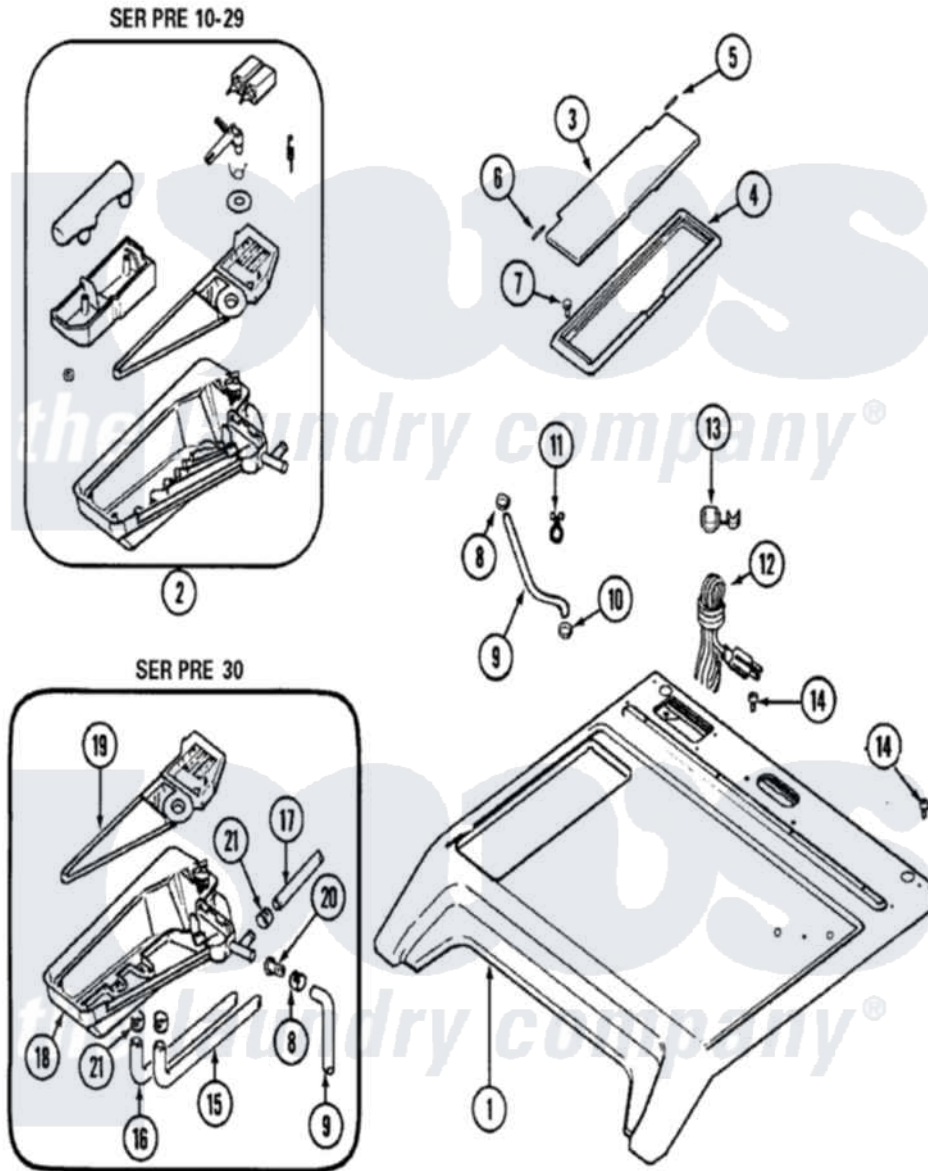

Maytag MAH3000AAW 10 - TOP

Maytag [Residential Maytag MAH3000AAW Washer Parts](#) Parts Diagram 10 - TOP
 Click on the part number to view part

Item	Original Part Number	Replaced By	Status	Part Description
1	22002116			Cover, Top
"	22003584	22004180		Cover, Top
2	W10124350		Not Available	NOT REQUIRED PART OR SEE NOTE
"	22002264	22003462		Dispenser Assembly
"	22002265			Cup, Siphon
"	22002266			Cap, Siphon
"	22002309		Not Available	CUP, TURBOCLEAN DETERGENT
3	22002288	22004481		Lid, Dispenser
4	22002290			Bezel, Dispenser
5	Y912678	6-912678		Pin- Hinge
6	Y912679			Pin, Hinge
7	22002060	400021-1		Screw
8	22002054	285655		Clamp, Hose
"	22002561	489503		Clamp
9	22002084			Hose, Shower

"	22002556		Screw, Baffle
10	201011	285655	Clamp, Hose
11	212276	W10116760	Screw
"	22002027	74007164	Lock- Purs
12	22003540		Cord, Power
"	208746	Not Available	CORD, POWER (EXPORT)
13	216183		Grommet, Cord Export
14	912365	3370225	Screw
15	22002551		Hose, Bleach
16	22002552		Hose, Fabric Softener---NA
17	22002553		Hose, Detergent
18	22002554	12001558	Dispenser Bottom With 4 Clamps
19	22002555		Flume, Dispenser
20	22001900		Preventer, Back Flow
21	205161	489503	Clamp