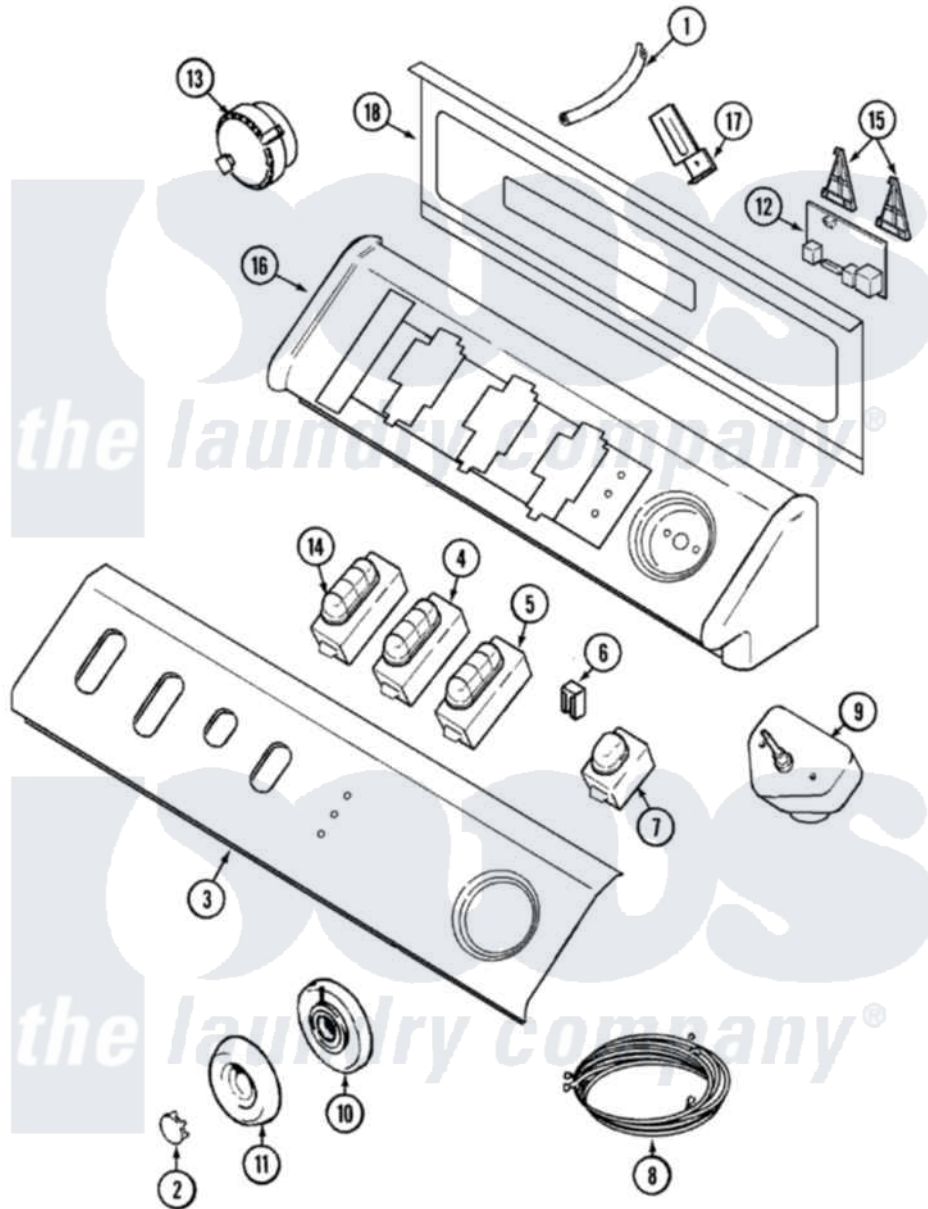

# Maytag MAH3000AEW 04 - CONTROL PANEL

Maytag [Residential Maytag MAH3000AEW Washer Parts](#) Parts Diagram 04 - CONTROL PANEL  
 Click on the part number to view part

Item	Original Part Number	Replaced By	Status	Part Description
1	<a href="#">22002010</a>			Hose, Pressure Switch
2	<a href="#">22001664</a>			Timer Knob Insert/Cap
3	<a href="#">22002275</a>			Panel, Control
4	<a href="#">22001788</a>			Button, Switch
"	<a href="#">22001789</a>			Button, Switch
"	<a href="#">22002489</a>			Switch, Temperature
5	<a href="#">22001788</a>			Button, Switch
"	<a href="#">22001789</a>			Button, Switch
"	<a href="#">22002488</a>			Switch, Options
6	<a href="#">903115</a>			Lock Light
"	<a href="#">22002281</a>			Indicator Light
7	<a href="#">22002560</a>			Switch, Push To Start
8	22002491		Not Available	WIRE HARNESS, MAIN
"	<a href="#">22002644</a>			Wire Harness, Main
9	22001662	<a href="#">8534058</a>		Screw
"	<a href="#">22002992</a>			Timer

10	<a href="#">22002282</a>		Bezel, Timer Dial
11	<a href="#">22001659</a>		Timer Knob - Grey
12	22002492	<a href="#">22002917</a>	Board, Control
"	<a href="#">912077</a>		Locknut, Reader Harness
"	<a href="#">22002287</a>		Screw, Machine Control
13	<a href="#">22002994</a>		Switch, Pressure
"	22002048	<a href="#">22002921</a>	Switch- Pr
14	<a href="#">22002490</a>		Switch, Fabric
"	<a href="#">22001788</a>		Button, Switch
"	<a href="#">22001789</a>		Button, Switch
15	<a href="#">22002284</a>		Bracket
16	<a href="#">22001948</a>		Lens, Indicator Light
"	33002105	Not Available	CONSOLE (WHT)
17	<a href="#">22002178</a>		Bracket, Air Dome Hose
"	22001996	<a href="#">3370225</a>	Screw
"	22002345	Not Available	TIE, WIRE
18	33001806	Not Available	BACK, CONSOLE PANEL
"	Y22002339	<a href="#">8534058</a>	Screw
"	22001996	<a href="#">3370225</a>	Screw
19	16009250	<a href="#">22002298</a>	Manual, Use And Care
20	22002303	Not Available	VIDEO, U & C (BURGUNDY)
21	16010061	Not Available	MANUAL KIT, SERVICE