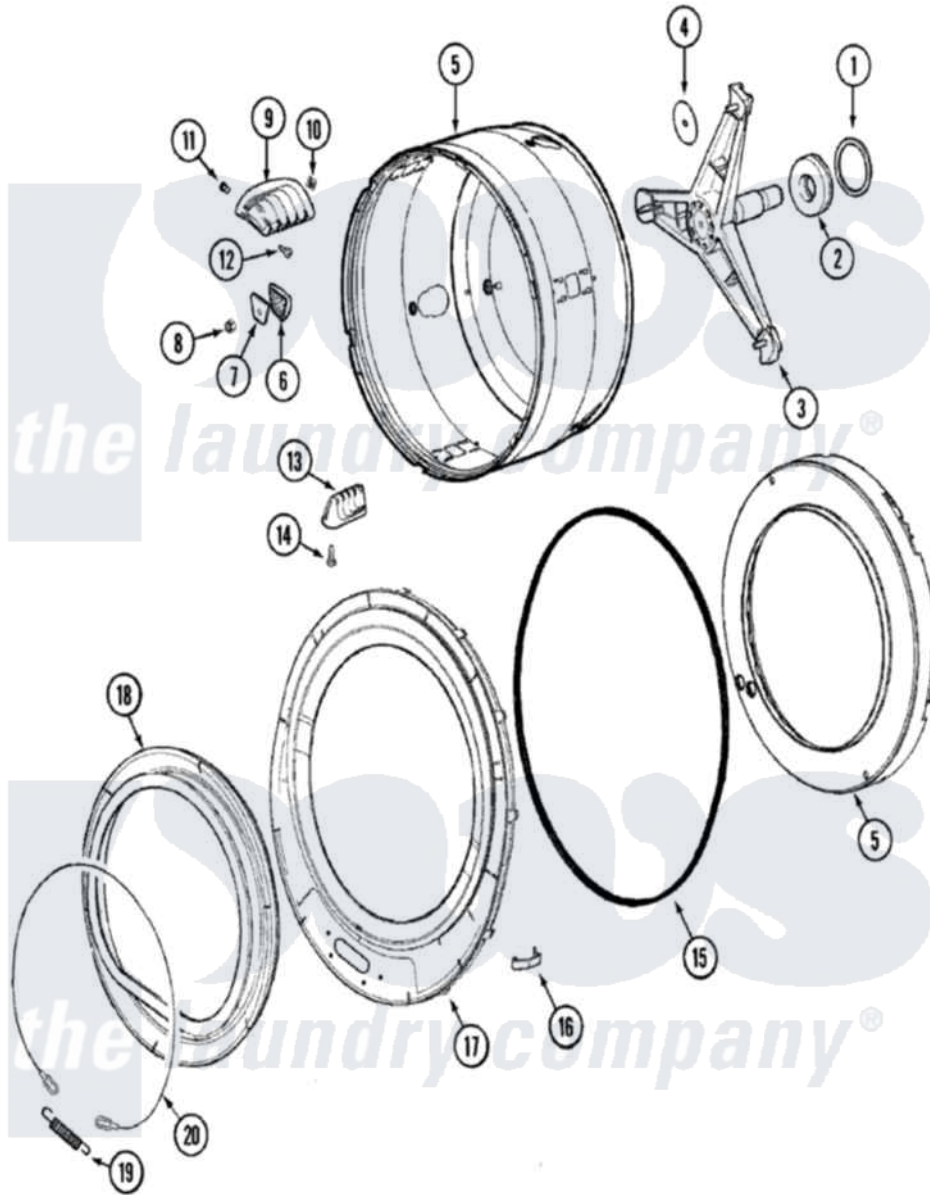

Maytag MAH3000AEW 09 - SPINNER ASSEMBLY & OUTER TUB COVER

Maytag Residential Maytag MAH3000AEW Washer Parts Parts Diagram 09 - SPINNER ASSEMBLY & OUTER TUB COVER

[Click on the part number to view part](#)

Item	Original Part Number	Replaced By	Status	Part Description
1	22002029	12002022		Lip Seal Kit
2	12001478	12002022		Lip Seal Kit
3	22002897	W10181639		Support
"	22001994	W10181639		Support
"	22002123			Tube, Molykote
4	22002023			Washer, Plastic
5	22002115	6-2717080		Spinner As
6	22002021	22002482		Washer, Profile
7	22002020			Washer, Spinner Support
8	22002122	2207454		Nut, Hex
9	22001985			Baffle, Drip
10	22002009			Grommet, Baffle
11	22001999			Grommet, Baffle
12	22002325	22003556		Screw, Baffle
13	22001986			Baffle, Drip
14	22002059			Screw, Baffle

15	22002077		Seal, Tub Cover
16	22002050		Clip, Tub To Cover
17	22003212		Cover, Tub --W
"	22002238	22003212	Cover, Tub --W
"	22002961	22003212	Cover, Tub --W
18	22003074		Guard, Hose
"	22001978	12002533	Boot Kit
"	12001772	12002533	Boot Kit
19	22002099		Spring, Tub
20	22002327		Wire, Boot Clamp