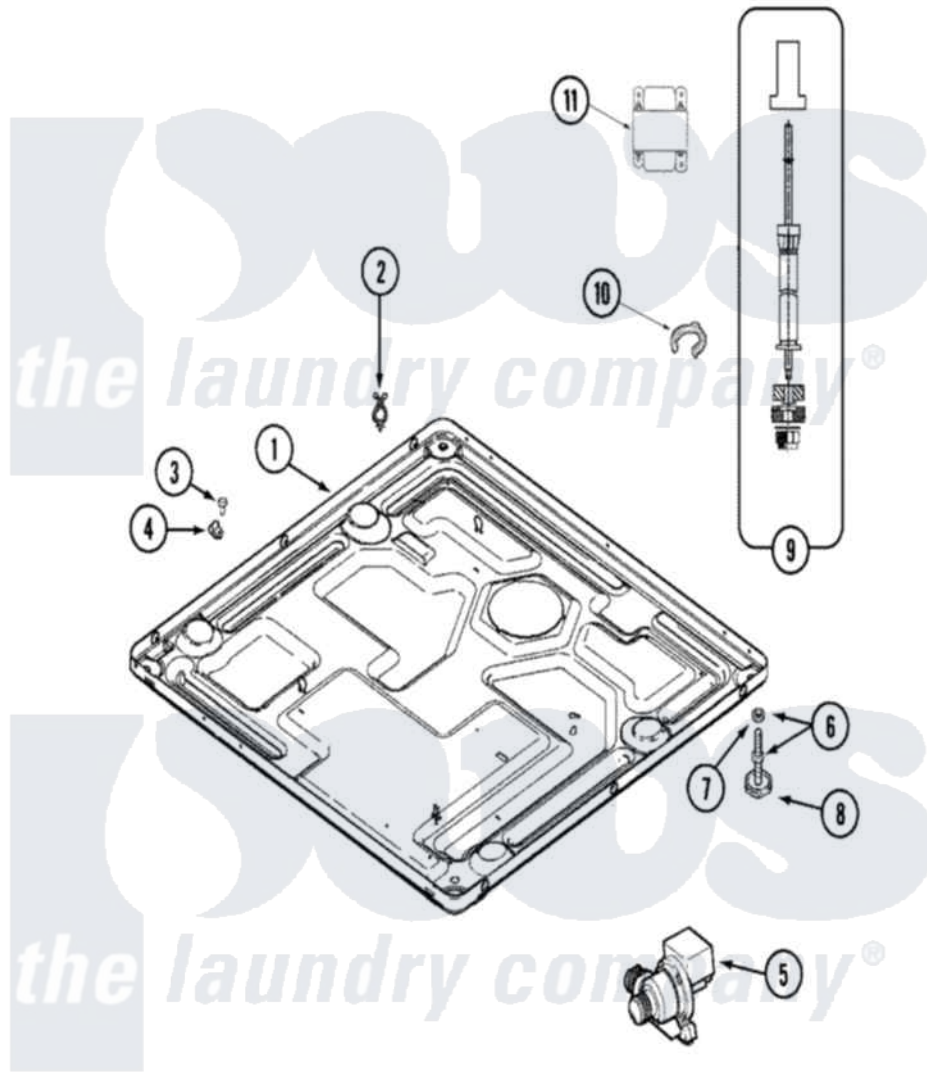

Maytag MAH3000AGW 01 - BASE

Maytag [Residential Maytag MAH3000AGW Washer Parts](#) Parts Diagram 01 - BASE
 Click on the part number to view part

Item	Original Part Number	Replaced By	Status	Part Description
1	22002240	22003435		Base, Assembly
"	22003580			Base, Assembly
2	315471	22003298		Retainer, Wire
3	212276	W10116760		Screw
4	22002014			Clip, Harness To Support
5	22002809	22003635		Pump, High Torque
"	25001012			Pump Isolator Bracket
6	22001915	22003544		Adjustable Leg W/Foot And Nut
7	Y052740	62739		Nut, Lock
8	210684			Foot, Adjustable Leg
9	22001988			Strut Assembly-Rear
10	22003080			Clip, Airdome Hose
11	22002307			Switch, Strut Displacement
12	22002477			Shield, Transformer
"	33001882			Screw, Transformer Mounting
"	22002476	22003778		Transformer