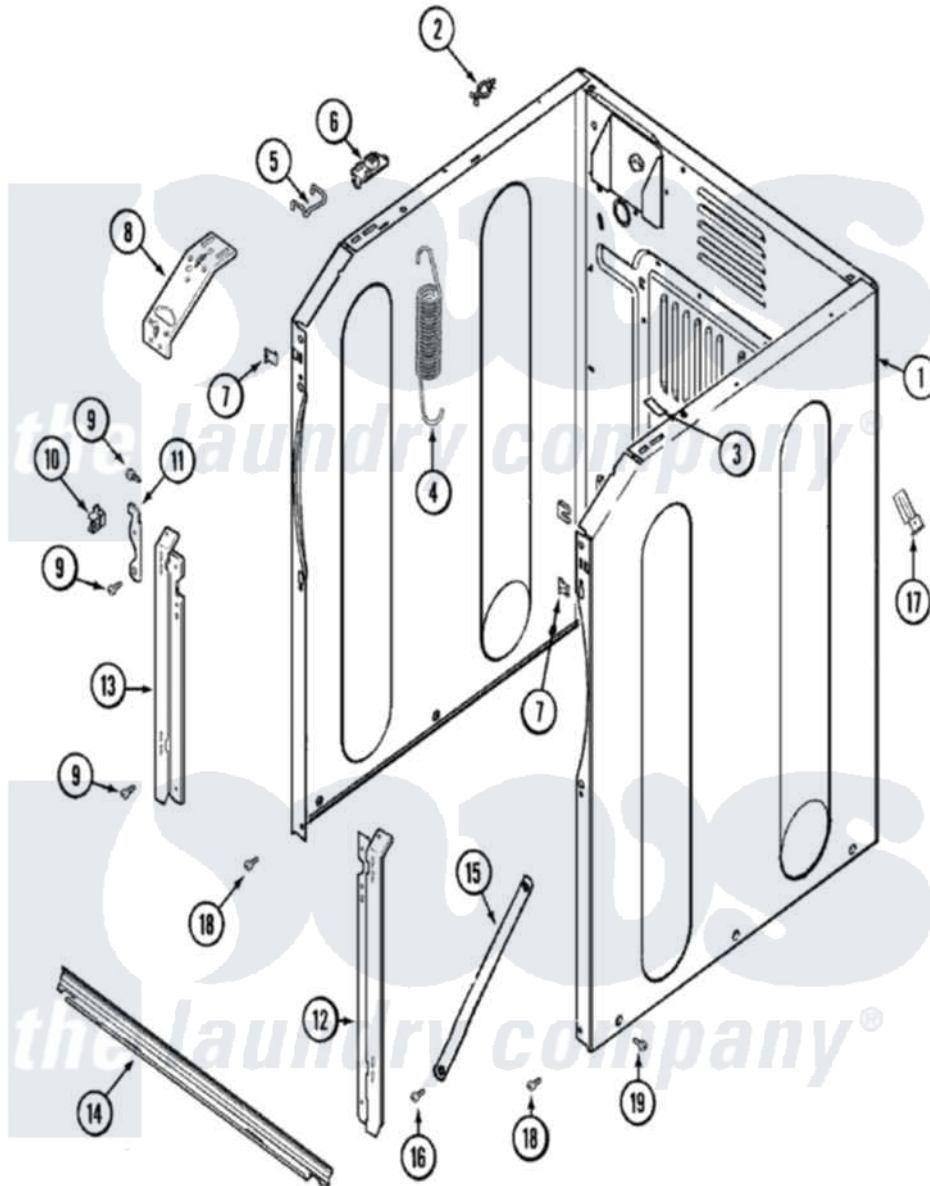

Maytag MAH3000AGW 02 - CABINET-FRONT

Maytag Residential Maytag MAH3000AGW Washer Parts Parts Diagram 02 - CABINET-FRONT
 Click on the part number to view part

Item	Original Part Number	Replaced By	Status	Part Description
1	22002548	22003639		Cabinet Assembly
"	22001995			Screw Note: Screw, Tumbler Front And Shroud
"	12001424	22003639		Cabinet Assembly
"	22003639			Cabinet Assembly
"	22003582		Not Available	CABINET, ASSY. (WHT-AS PK)
"	22002013			Stop, Shipping
"	22003367	22004095		Hinge, Plastic
"	22002293	22003511		Insulation
2	315471	22003298		Retainer, Wire
3	33001836			Strap, Top Cover Support
4	22002100			Spring
5	22002297			Support, Spring
6	22001997			Spacer, Top Cover
7	22002049			Clip Note: Clip, Front Panel
8	22002292			Brace, Corner

"	22003652		Shroud Support Assembly
"	22002090		Brace, Corner
9	22001995		Screw Note: Screw, Tumbler Front And Shroud
10	22002001		Support, Hinge
11	22002247	33002597	Hook, Security
12	22002034	22003224	Bracket, Shroud
13	22002035	22002985	Bracket, Shroud
14	22002505	Not Available	BRIDGE, SHROUD SUPPORT
15	22002259	22002767	Brace, Cross
"	22003652		Shroud Support Assembly
16	22001995		Screw Note: Screw, Tumbler Front And Shroud
17	22001996	3370225	Screw
"	22002178		Bracket, Air Dome Hose
18	22001995		Screw Note: Screw, Tumbler Front And Shroud
19	22003409	213007	Xfor Cabinet See Cabinet, Back
"	213007		Xfor Cabinet See Cabinet, Back