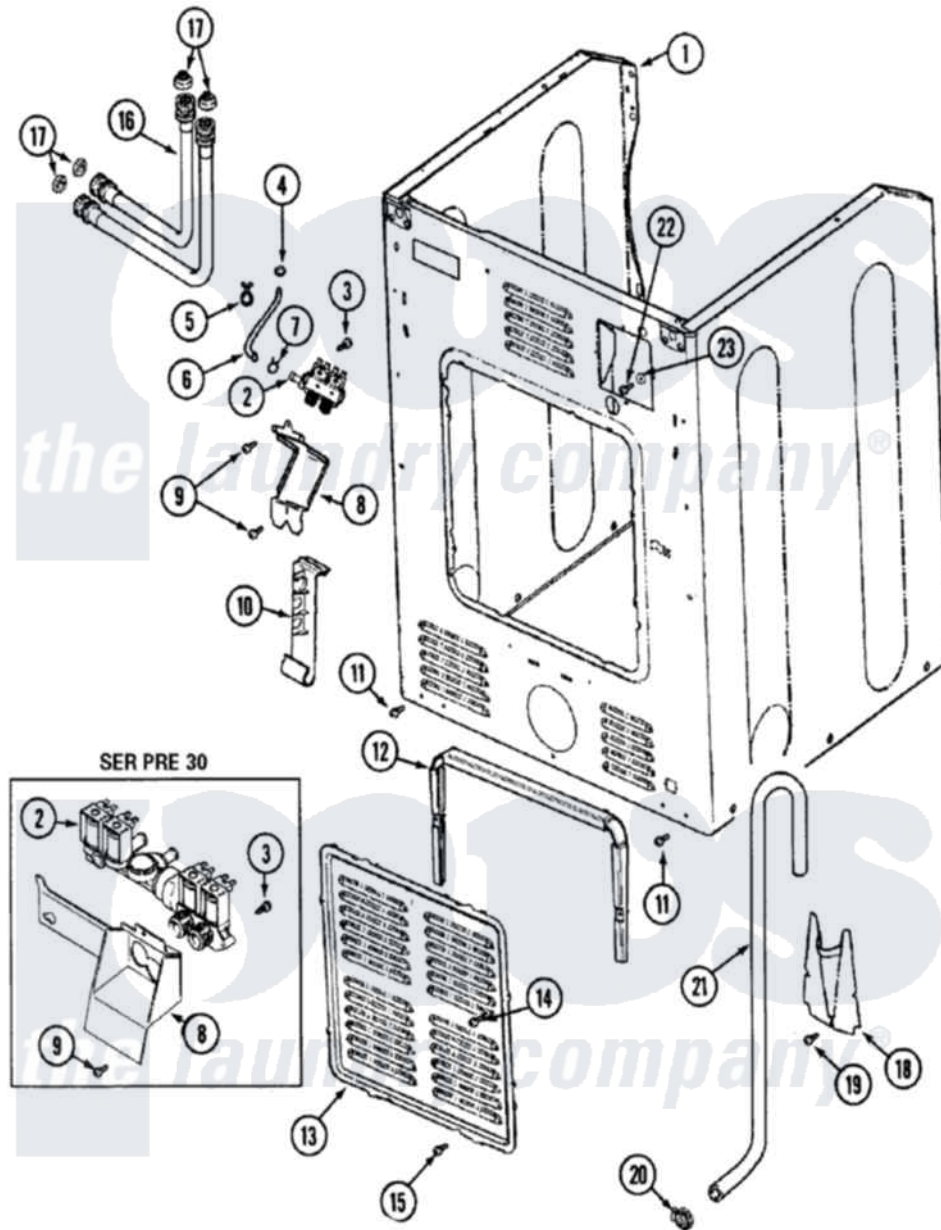

Maytag MAH3000AGW 03 - CABINET-REAR

Maytag [Residential Maytag MAH3000AGW Washer Parts](#) Parts Diagram 03 - CABINET-REAR
 Click on the part number to view part

Item	Original Part Number	Replaced By	Status	Part Description
1	22001995			Screw Note: Screw, Tumbler Front And Shroud
"	22002445		Not Available	LABEL, SAFETY
"	22002548	22003639		Cabinet Assembly
"	22003367	22004095		Hinge, Plastic
"	22003582		Not Available	CABINET, ASSY. (WHT-AS PK)
"	12001424	22003639		Cabinet Assembly
2	22002938			Valve, Water
"	22002903			Valve, Water
"	205161	489503		Clamp
3	22002436			Screw, Water Valve Bracket
"	Y313561			Screw---NA
4	22002054	285655		Clamp, Hose
5	22002027	74007164		Lock- Purs
6	22002179	8539404		Tie-Wire
"	22002296			Hose, Injector

7	216169	596669	Clamp, Manifold
8	22002089	22002572	Bracket- W
"	33002212		Bracket, Water Valve
9	22001996	3370225	Screw
10	33002213		Rack, Hose
11	22001995		Screw Note: Screw, Tumbler Front And Shroud
12	22002022		Spacer, Access Panel
13	22002092		Panel, Access
14	22002295	67006908	Screw, Ice Rack
15	22001996	3370225	Screw
16	22002229	22002960	Strainer, Washer Inlet
"	202860		Inlet Hose Assembly
17	Y013783		Washer, Inlet Hose
18	22002093	22002704	Cover, Drain Hose
19	22001995		Screw Note: Screw, Tumbler Front And Shroud
20	22001984	285655	Clamp, Hose
21	12001659	12001807	Drain Hose Kit
"	22002893	8539404	Tie-Wire
"	22002891	12001807	Drain Hose Kit
"	22002085	12001807	Drain Hose Kit
"	22002892		Retainer, Drain Hose
22	33001245		Screw---NA
23	313363	Not Available	WASHER
24	12001429	12001674	Drain Hose