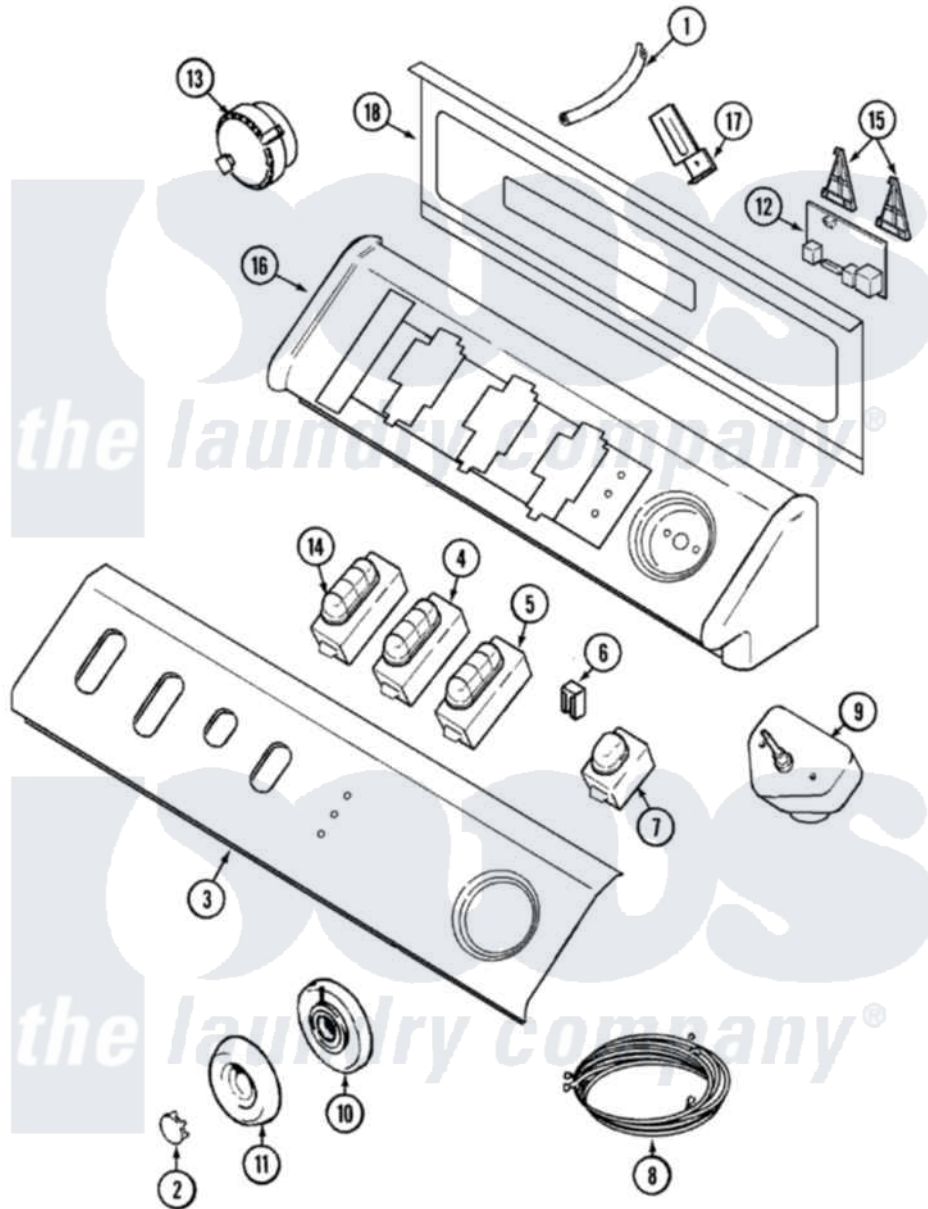

Maytag MAH3000AGW 04 - CONTROL PANEL

Maytag Residential Maytag MAH3000AGW Washer Parts Parts Diagram 04 - CONTROL PANEL
 Click on the part number to view part

Item	Original Part Number	Replaced By	Status	Part Description
1	22002010			Hose, Pressure Switch
2	22001664			Timer Knob Insert/Cap
3	22002275			Panel, Control
4	22001788			Button, Switch
"	22001789			Button, Switch
"	22002489			Switch, Temperature
5	22001788			Button, Switch
"	22001789			Button, Switch
"	22002488			Switch, Options
6	903115			Lock Light
"	22002281			Indicator Light
7	22002560			Switch, Push To Start
8	22002491		Not Available	WIRE HARNESS, MAIN
"	22002644			Wire Harness, Main
9	22001662	8534058		Screw
"	22002992			Timer

"	22002992		Timer
10	22002282		Bezel, Timer Dial
11	22001659		Timer Knob - Grey
12	22002492	22002917	Board, Control
"	912077		Locknut, Reader Harness
"	22002287		Screw, Machine Control
13	22002048	22002921	Switch- Pr
"	22002994		Switch, Pressure
14	22002490		Switch, Fabric
"	22001788		Button, Switch
"	22001789		Button, Switch
15	22002284		Bracket
16	22001948		Lens, Indicator Light
"	33002105	Not Available	CONSOLE (WHT)
17	22001996	3370225	Screw
"	22002178		Bracket, Air Dome Hose
"	22002345	Not Available	TIE, WIRE
18	33001806	Not Available	BACK, CONSOLE PANEL
"	Y22002339	8534058	Screw
"	22001996	3370225	Screw
19	16009250	22002298	Manual, Use And Care
20	22002303	Not Available	VIDEO, U & C (BURGUNDY)
21	16010061	Not Available	MANUAL KIT, SERVICE