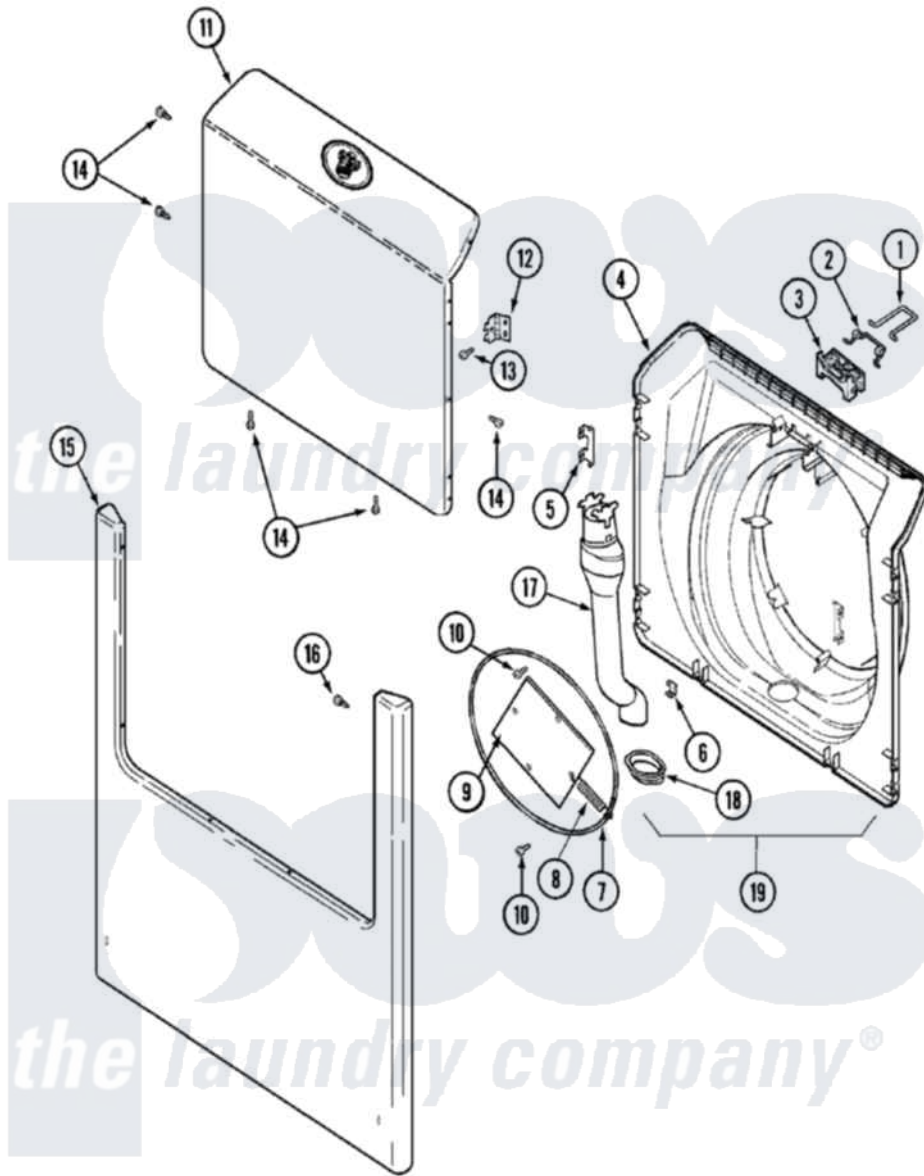

Maytag MAH3000AGW 05 - DOOR & FRONT PANEL

Maytag Residential Maytag MAH3000AGW Washer Parts Parts Diagram 05 - DOOR & FRONT PANEL

[Click on the part number to view part](#)

Item	Original Part Number	Replaced By	Status	Part Description
1	22002002	22003222		Hoop, Lock
2	22002003			Spring, Latch
3	22002168			Support, Lock Hoop
4	22003076	22003083		Liner, Door Assembly W/Vent
"	22002539	22003083		Liner, Door Assembly W/Vent
"	22002252	22003083		Liner, Door Assembly W/Vent
5	22002038			Clip, Door
6	22002039			Clip, Door
7	22002104			Frame, Wire
8	22002356			Spring, Plate
9	22002094			Frame, Wire
10	22002007			Screw, Wire Frame
11	22001817			Sheet, Sound Damper
"	22002260			Panel, Door
12	22002000	22002798		Hinge, Door
"	22002703	22002798		Hinge, Door

"	22002095	12001994	Cover
13	22002062	98006631	Screw
14	22002063		Screw No.8-18AB Wafer Head
15	22002305	22003512	Insulation, Cabinet
"	22002239		Clip, Front Panel
"	22002241	22002836	Panel, Front
"	22001995		Screw Note: Screw, Tumbler Front And Shroud
16	22002012		Screw, Hinge Note: Screw, Hinge Bracket
"	22002244		Clip, Grounding
17	22002990	22003850	Vent Tube Assembly
18	22003075		Grommet, Vent Tube
19	22003083		Liner, Door Assembly W/Vent